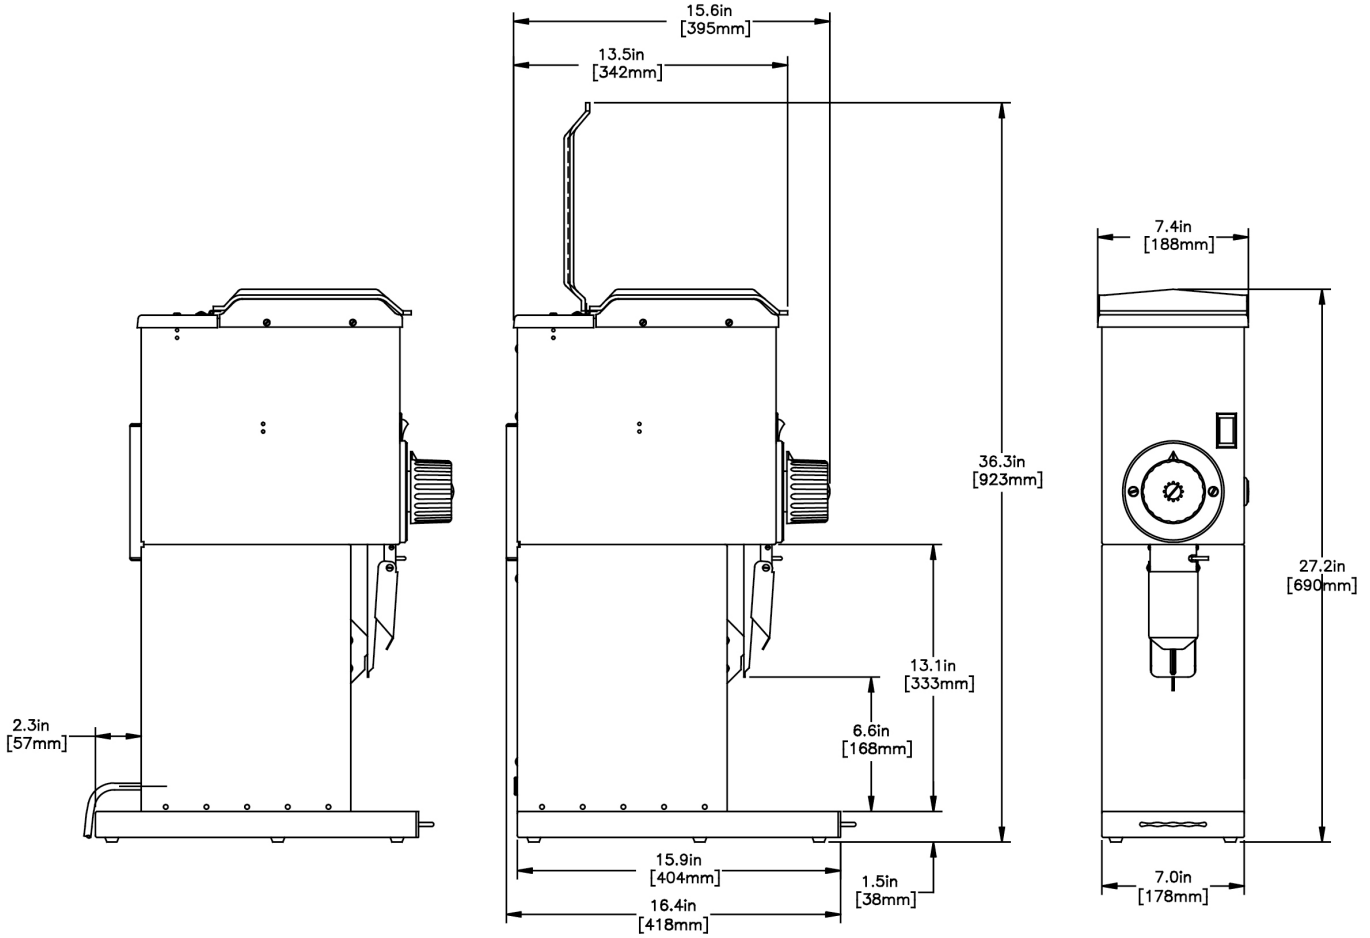

Last Updated:
03/30/2023

Unit				Shipping				
	Height	Width	Depth	Height	Width	Depth	Weight	Volume
English	27.2 in.	7.4 in.	16.6 in.	32.8 in.	13.6 in.	23.1 in.	56.200 lbs	5.972 ft ³
Metric	69.1 cm	18.8 cm	42.2 cm	83.2 cm	34.6 cm	58.7 cm	25.492 kgs	0.169 m ³