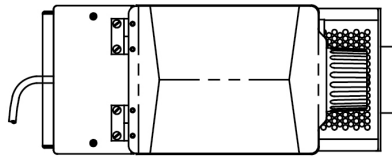

Additional Features

Plumbing Requirements

PSI	kPa	Fitting Supplied	Water Flow Required (GPM)
-	-	-	-

CAD Drawings

2D	Revit	KLC
●		

WARNING: This product can expose you to chemicals including Bisphenol A (BPA), which is known to the State of California to cause birth defects or other reproductive harm. For more information go to www.P65Warnings.ca.gov

Last Updated:
03/30/2023

Unit				Shipping				
	Height	Width	Depth	Height	Width	Depth	Weight	Volume
English	27.2 in.	7.4 in.	16.6 in.	32.8 in.	13.6 in.	23.1 in.	56.200 lbs	5.972 ft ³
Metric	69.1 cm	18.8 cm	42.2 cm	83.2 cm	34.6 cm	58.7 cm	25.492 kgs	0.169 m ³