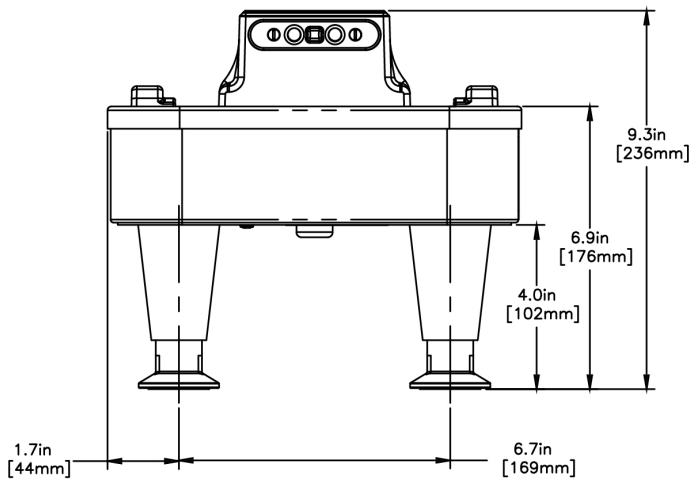

Agency:

Specifications

Product #: 27825.0200

Finish: Stainless

Legs: 4" Stainless Steel Legs

Additional Features

Electrical & Capacity

Volts*	Amps	Watts	Cord Attached	Plug Type	8oz cups/hr 236ml cups/hr	Input H ² O Temp.	Phase	# Wires plus Ground	Hertz
120	0.7	85	Yes	NEMA 5-15P	-	60°F (15.5°C)	1	2	60

Last Updated:
03/21/2023

	Unit			Shipping				
	Height	Width	Depth	Height	Width	Depth	Weight	Volume
English	9.3 in.	10.2 in.	11.8 in.	11.4 in.	13.0 in.	14.0 in.	17.000 lbs	1.198 ft ³
Metric	23.6 cm	25.9 cm	30.0 cm	28.9 cm	33.0 cm	35.6 cm	7.711 kgs	0.034 m ³