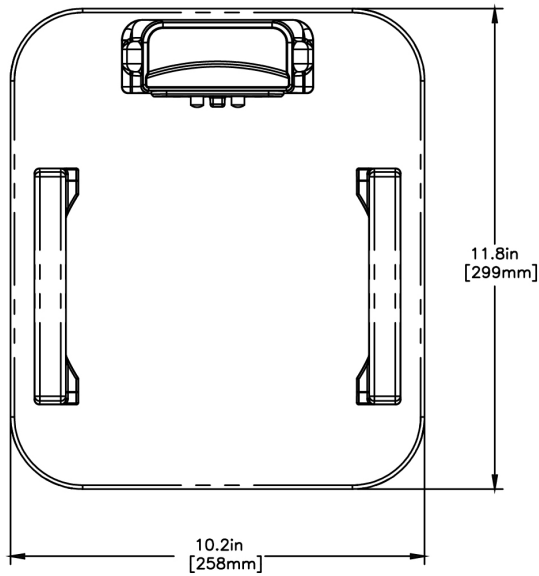

Agency:

Specifications

Product #: 27825.0200

Finish: Stainless

Legs: 4" Stainless Steel Legs

Additional Features

Electrical & Capacity

Volts*	Amps	Watts	Cord Attached	Plug Type	8oz cups/hr 236ml cups/hr	Input H ² O Temp.	Phase	# Wires plus Ground	Hertz
120	0.7	85	Yes	NEMA 5-15P	-	60°F (15.5°C)	1	2	60

Last Updated:
03/21/2023

	Unit			Shipping				
	Height	Width	Depth	Height	Width	Depth	Weight	Volume
English	9.3 in.	10.2 in.	11.8 in.	11.4 in.	13.0 in.	14.0 in.	17.000 lbs	1.198 ft ³
Metric	23.6 cm	25.9 cm	30.0 cm	28.9 cm	33.0 cm	35.6 cm	7.711 kgs	0.034 m ³