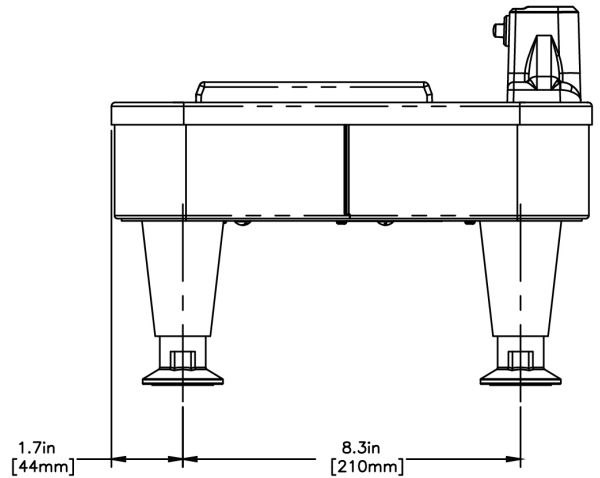

Agency:

Specifications

Product #: 27825.0200

Finish: Stainless

Legs: 4" Stainless Steel Legs

Additional Features

Electrical & Capacity

Volts*	Amps	Watts	Cord Attached	Plug Type	8oz cups/hr 236ml cups/hr	Input H ² O Temp.	Phase	# Wires plus Ground	Hertz
120	0.7	85	Yes	NEMA 5-15P	-	60°F (15.5°C)	1	2	60

Last Updated:
03/21/2023

	Unit			Shipping				
	Height	Width	Depth	Height	Width	Depth	Weight	Volume
English	9.3 in.	10.2 in.	11.8 in.	11.4 in.	13.0 in.	14.0 in.	17.000 lbs	1.198 ft ³
Metric	23.6 cm	25.9 cm	30.0 cm	28.9 cm	33.0 cm	35.6 cm	7.711 kgs	0.034 m ³