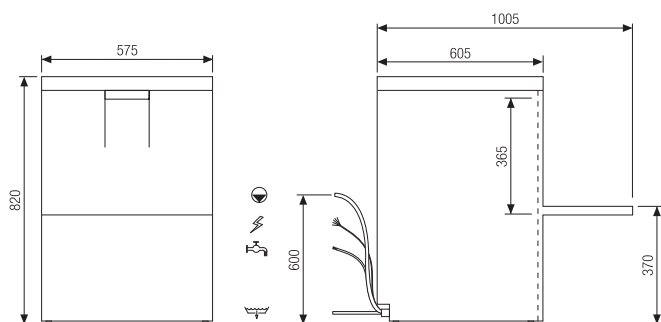

ECOMAX 500

Dimensions (WxDxH)	cm	57,5x60x82
Rack size	cm	50x50
Door/hood opening	cm	36,5
Max height of washable glasses	cm	32,5
General construction		single wall
Cycle time	sec	60 - 120 - 180
Semi-automatic self cleannig cycle		yes
Tank volume	lt	20
Tank heating element	W	2.100
Wash pump power	W	500
Boiler type		pressurized
Boiler volume	lt	6
Boiler heating element	W	3.000
Rinse water consumption	lt/cycle	2,7
Drain system		overflow pipe
Drain pump		optional
Rinse aid dispenser		hydraulic
Detergent dispenser		optional
Electric power	W	3.500
Electric connection	V/Hz/ph	220/60/1
Equipment	n°	1 Flat rack - 1 Dish rack - 1 Cutlery container

INSTALLATION DIAGRAM