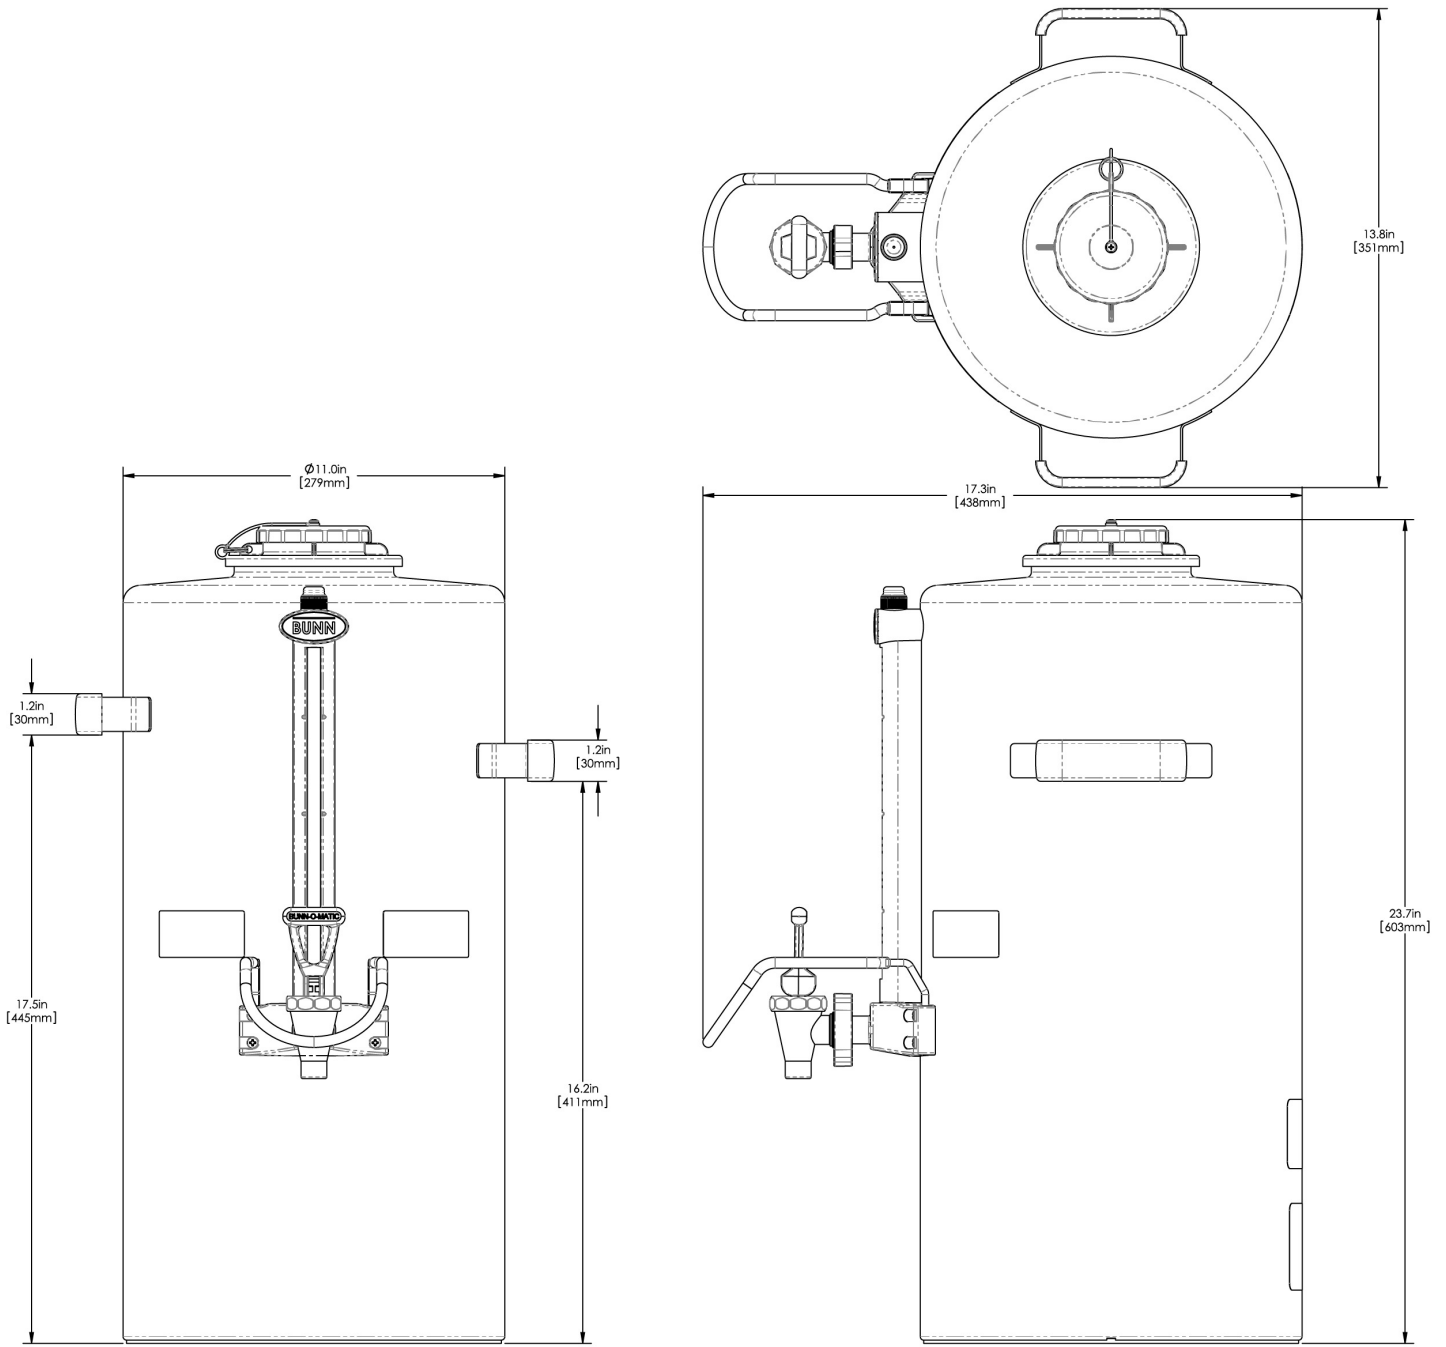

3Gal(11.4L) Titan TF Srvr

Height: 23.7" Width: 13.8" Depth: 17.3"
(60.2cm) (35.1cm) (43.9cm)

- Brew-through lid
- Fast flow faucet with heightened serving clearance allows for dispensing directly into large cups, decanters and thermal carafes
- Integrated sight gauge assembly allows for easy cleaning
- Durable all stainless steel construction
- Eco-friendly foam-insulated
- Offset handles allow servers to be placed next to each other
- Contemporary styling and wrap program for maximum merchandising
- Ships with full-color iced tea decal
- Sump dispense valve assures complete dispensing
- PROP 65 Warning Decal included in packaging with equipment

Last Updated:
03/31/2023

Unit				Shipping				
	Height	Width	Depth	Height	Width	Depth	Weight	Volume
English	23.7 in.	13.8 in.	17.3 in.	19.0 in.	14.9 in.	27.5 in.	19.100 lbs	4.498 ft ³
Metric	60.2 cm	35.1 cm	43.9 cm	48.3 cm	37.8 cm	69.9 cm	8.664 kgs	0.127 m ³