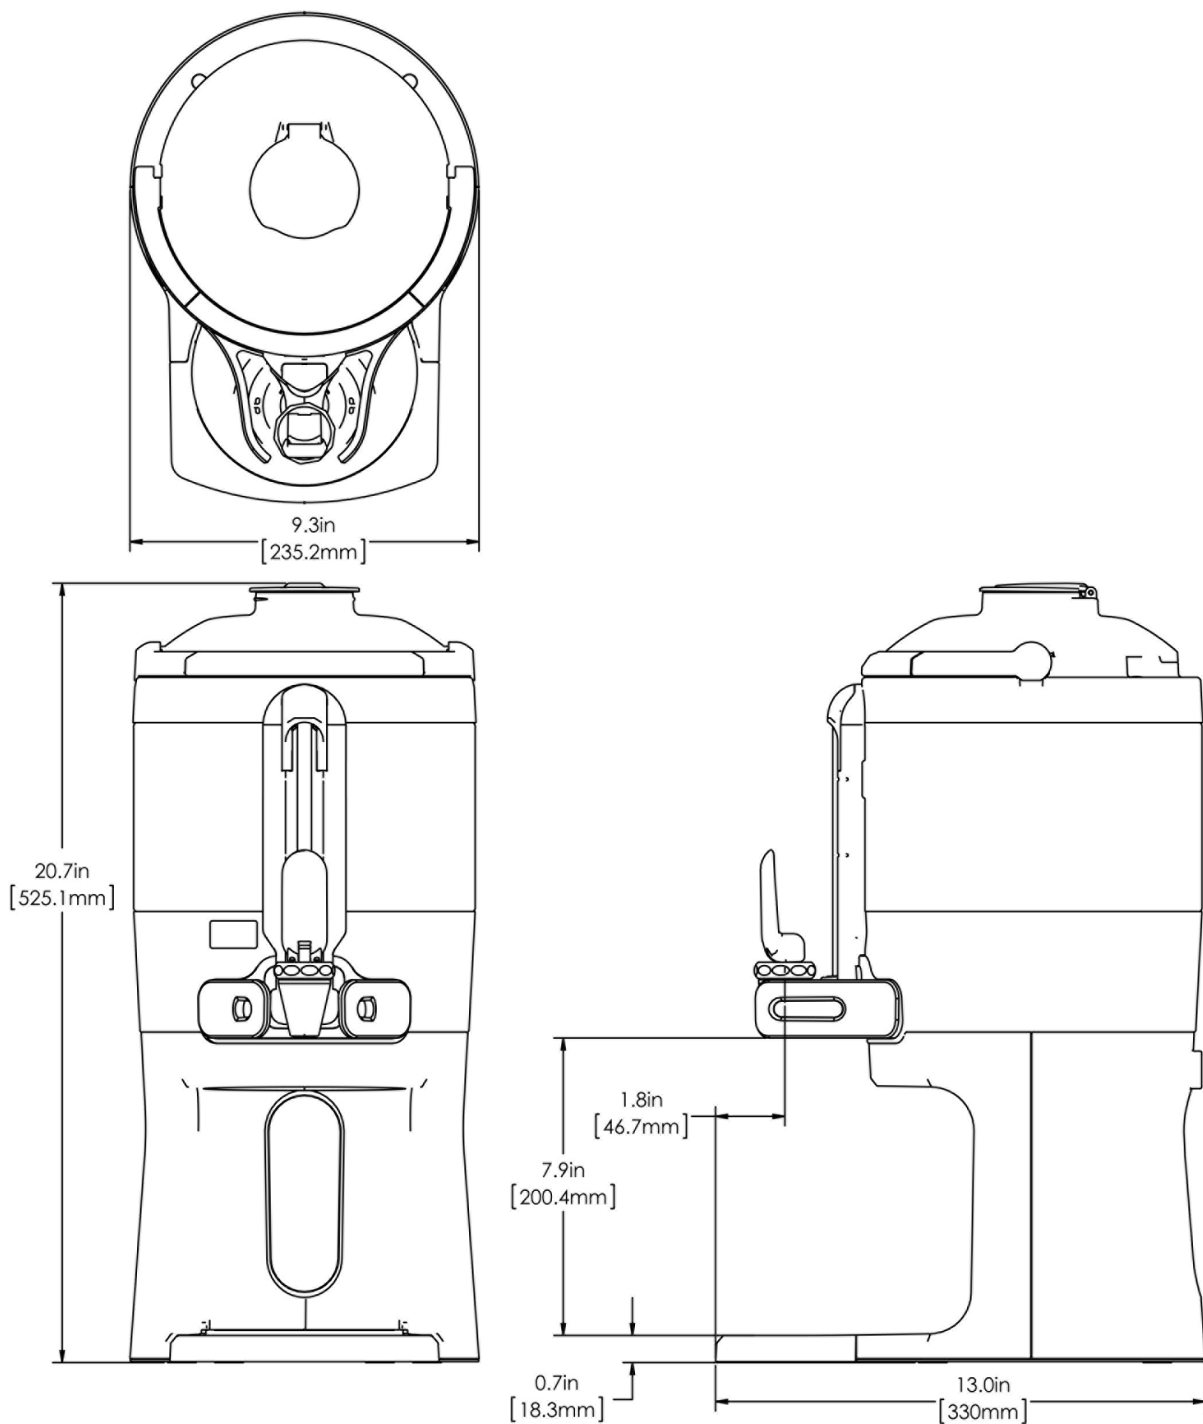

1Gal(3.8L) TF Srvr w/Base, MSG GEN3

Height: 20.7" Width: 9.3" Depth: 13.0"
(52.6cm) (23.6cm) (33.0cm)

- Vacuum insulated to keep coffee hot for hours
- Brew-through design with flip lid cover
- Soft-grip bail handle for easy transportation
- Self-locking stand allows for multiple brewing and serving options
- Large cup clearance allows for dispensing into cups, decanters and thermal carafes
- Integrated sight gauge assembly allows for easy cleaning
- Sturdy aluminum faucet guard keeps faucet area clean and protected
- Drip tray is easily removed for cleaning or to provide extra clearance for dispensing into pitchers
- Fast flow faucet
- Ideal for use with Twin or Single Infusion Series Brewers

Agency:

Specifications

Product #: 44000.0200

Lid Color: Black

Handle: Bail Handle

Liner: Stainless Steel

Dispense: Lever Action

Additional Features

Last Updated:
03/30/2023

	Unit			Shipping				
	Height	Width	Depth	Height	Width	Depth	Weight	Volume
English	20.7 in.	9.3 in.	13.0 in.	15.3 in.	11.9 in.	25.2 in.	13.950 lbs	2.654 ft ³
Metric	52.6 cm	23.6 cm	33.0 cm	38.7 cm	30.3 cm	64.0 cm	6.328 kgs	0.075 m ³