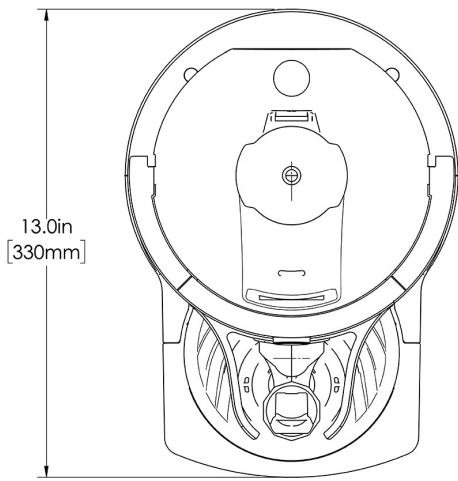

1Gal(3.8L) TF Srvr w/Base DSG GEN3

Height: 20.7" Width: 9.3" Depth: 13.0"
(52.6cm) (23.6cm) (33.0cm)

- Digital sight gauge operates on four easily replaceable AAA batteries with an average 1-year lifespan: display shows low battery symbol when replacement is needed
- Unique lid design allows the display to be forward or rear facing
- Volume indicator displays how much coffee is left inside the server
- Four-hour digital count-up timer
- Vacuum insulated to keep coffee hot for hours
- Brew-through design with flip lid cover
- Soft-grip bail handle for easy transportation
- Self-locking stand allows for multiple brewing and serving options
- Large cup clearance allows for dispensing into cups, decanters and thermal carafes
- Sturdy aluminum faucet guard keeps faucet area clean and protected
- Drip tray is easily removed for cleaning or to provide extra clearance for dispensing into pitchers
- Fast flow faucet
- Ideal for use with Twin or Single Infusion Series Brewers

Agency:

Specifications

Product #: 42700.0200

Lid Color: Black

Handle: Bail Handle

Liner: Stainless Steel

Dispense: Lever Action

Additional Features

Holding Capacity

English	Metric
128 oz.	3.8 L

 **WARNING:**

BUNN® reserves the right to change specifications and product design without notice. Such revisions do not entitle the buyer to corresponding changes, improvements, additions or replacements for previously purchased equipment. For most current specifications and other info visit bunn.com.

Last Updated:
03/30/2023

	Unit			Shipping				
	Height	Width	Depth	Height	Width	Depth	Weight	Volume
English	20.7 in.	9.3 in.	13.0 in.	16.6 in.	11.9 in.	15.3 in.	14.300 lbs	1.752 ft ³
Metric	52.6 cm	23.6 cm	33.0 cm	42.2 cm	30.3 cm	38.7 cm	6.486 kgs	0.050 m ³