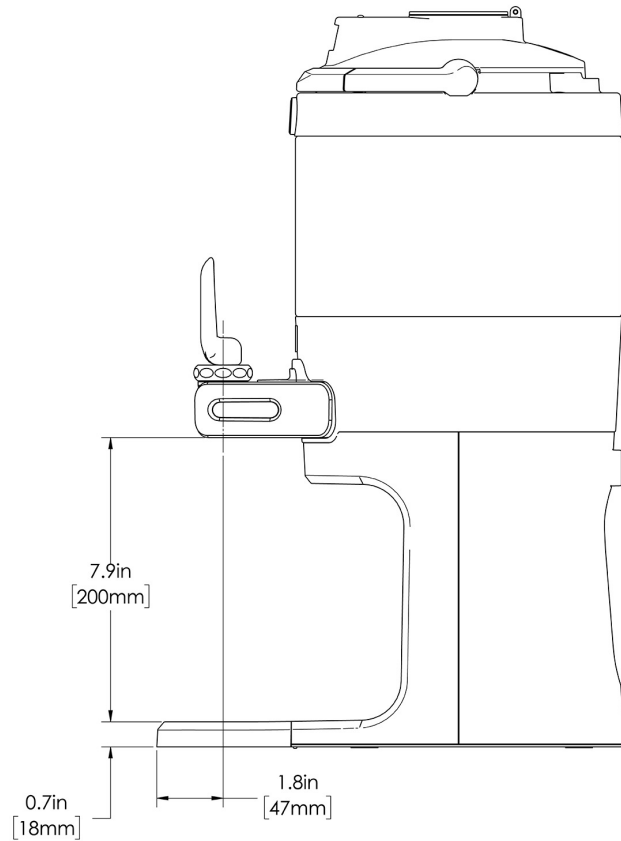

1Gal(3.8L) TF Srvr w/Base DSG GEN3

Height: 20.7" Width: 9.3" Depth: 13.0"
(52.6cm) (23.6cm) (33.0cm)

- Digital sight gauge operates on four easily replaceable AAA batteries with an average 1-year lifespan: display shows low battery symbol when replacement is needed
- Unique lid design allows the display to be forward or rear facing
- Volume indicator displays how much coffee is left inside the server
- Four-hour digital count-up timer
- Vacuum insulated to keep coffee hot for hours
- Brew-through design with flip lid cover
- Soft-grip bail handle for easy transportation
- Self-locking stand allows for multiple brewing and serving options
- Large cup clearance allows for dispensing into cups, decanters and thermal carafes
- Sturdy aluminum faucet guard keeps faucet area clean and protected
- Drip tray is easily removed for cleaning or to provide extra clearance for dispensing into pitchers
- Fast flow faucet
- Ideal for use with Twin or Single Infusion Series Brewers

Holding Capacity

English	Metric
128 oz.	3.8 L

 **WARNING:**

BUNN® reserves the right to change specifications and product design without notice. Such revisions do not entitle the buyer to corresponding changes, improvements, additions or replacements for previously purchased equipment. For most current specifications and other info visit bunn.com.

Last Updated:
03/30/2023

	Unit			Shipping				
	Height	Width	Depth	Height	Width	Depth	Weight	Volume
English	20.7 in.	9.3 in.	13.0 in.	16.6 in.	11.9 in.	15.3 in.	14.300 lbs	1.752 ft ³
Metric	52.6 cm	23.6 cm	33.0 cm	42.2 cm	30.3 cm	38.7 cm	6.486 kgs	0.050 m ³