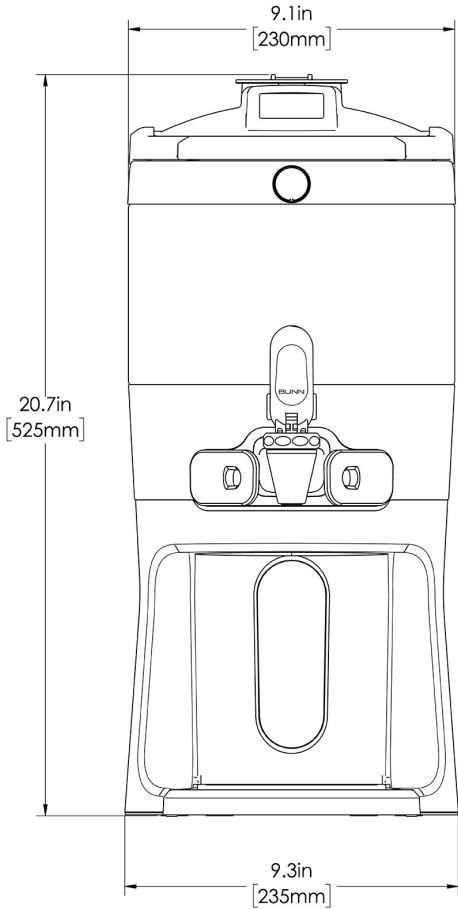

1Gal(3.8L) TF Srvr w/Base DSG GEN3

Height: 20.7" Width: 9.3" Depth: 13.0"
(52.6cm) (23.6cm) (33.0cm)

- Digital sight gauge operates on four easily replaceable AAA batteries with an average 1-year lifespan: display shows low battery symbol when replacement is needed
- Unique lid design allows the display to be forward or rear facing
- Volume indicator displays how much coffee is left inside the server
- Four-hour digital count-up timer
- Vacuum insulated to keep coffee hot for hours
- Brew-through design with flip lid cover
- Soft-grip bail handle for easy transportation
- Self-locking stand allows for multiple brewing and serving options
- Large cup clearance allows for dispensing into cups, decanters and thermal carafes
- Sturdy aluminum faucet guard keeps faucet area clean and protected
- Drip tray is easily removed for cleaning or to provide extra clearance for dispensing into pitchers
- Fast flow faucet
- Ideal for use with Twin or Single Infusion Series Brewers

Holding Capacity

English	Metric
128 oz.	3.8 L

 **WARNING:**

BUNN® reserves the right to change specifications and product design without notice. Such revisions do not entitle the buyer to corresponding changes, improvements, additions or replacements for previously purchased equipment. For most current specifications and other info visit bunn.com.

Last Updated:
03/30/2023

	Unit			Shipping				
	Height	Width	Depth	Height	Width	Depth	Weight	Volume
English	20.7 in.	9.3 in.	13.0 in.	16.6 in.	11.9 in.	15.3 in.	14.300 lbs	1.752 ft ³
Metric	52.6 cm	23.6 cm	33.0 cm	42.2 cm	30.3 cm	38.7 cm	6.486 kgs	0.050 m ³