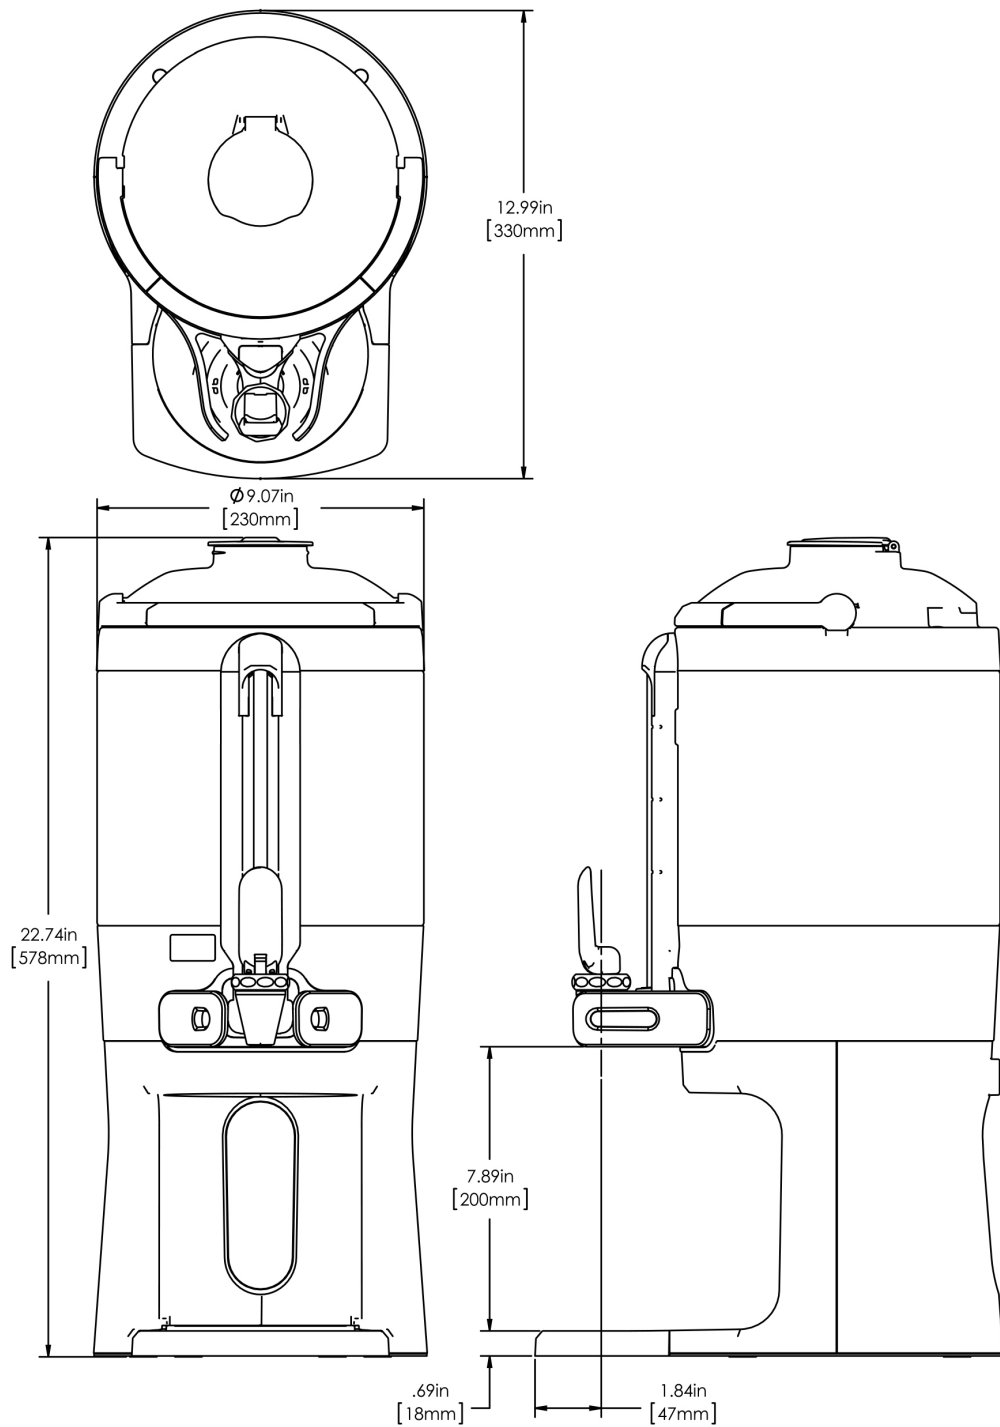

# 1.5Gal(5.7L) TF Srvr w/Base, MSG GEN3

Height: 22.7" Width: 9.2" Depth: 13.0"  
(57.7cm) (23.4cm) (33.0cm)

- Vacuum insulated to keep coffee hot for hours
- Ideal for use with Twin or Single Infusion Series Brewers
- Brew-through design with flip lid cover
- Soft-grip bail handle for easy transportation
- Self-locking stand allows for multiple brewing and serving options
- Large cup clearance allows for dispensing into cups, decanters and thermal carafes
- Integrated sight gauge assembly allows for easy cleaning
- Sturdy aluminum faucet guard keeps faucet area clean and protected
- Drip tray is easily removed for cleaning or to provide extra clearance for dispensing into pitchers
- Fast flow faucet

**Last Updated:**  
03/30/2023

	Unit			Shipping				
	Height	Width	Depth	Height	Width	Depth	Weight	Volume
English	22.7 in.	9.2 in.	13.0 in.	15.3 in.	11.9 in.	25.2 in.	14.300 lbs	2.654 ft <sup>3</sup>
Metric	57.7 cm	23.4 cm	33.0 cm	38.7 cm	30.3 cm	64.0 cm	6.486 kgs	0.075 m <sup>3</sup>