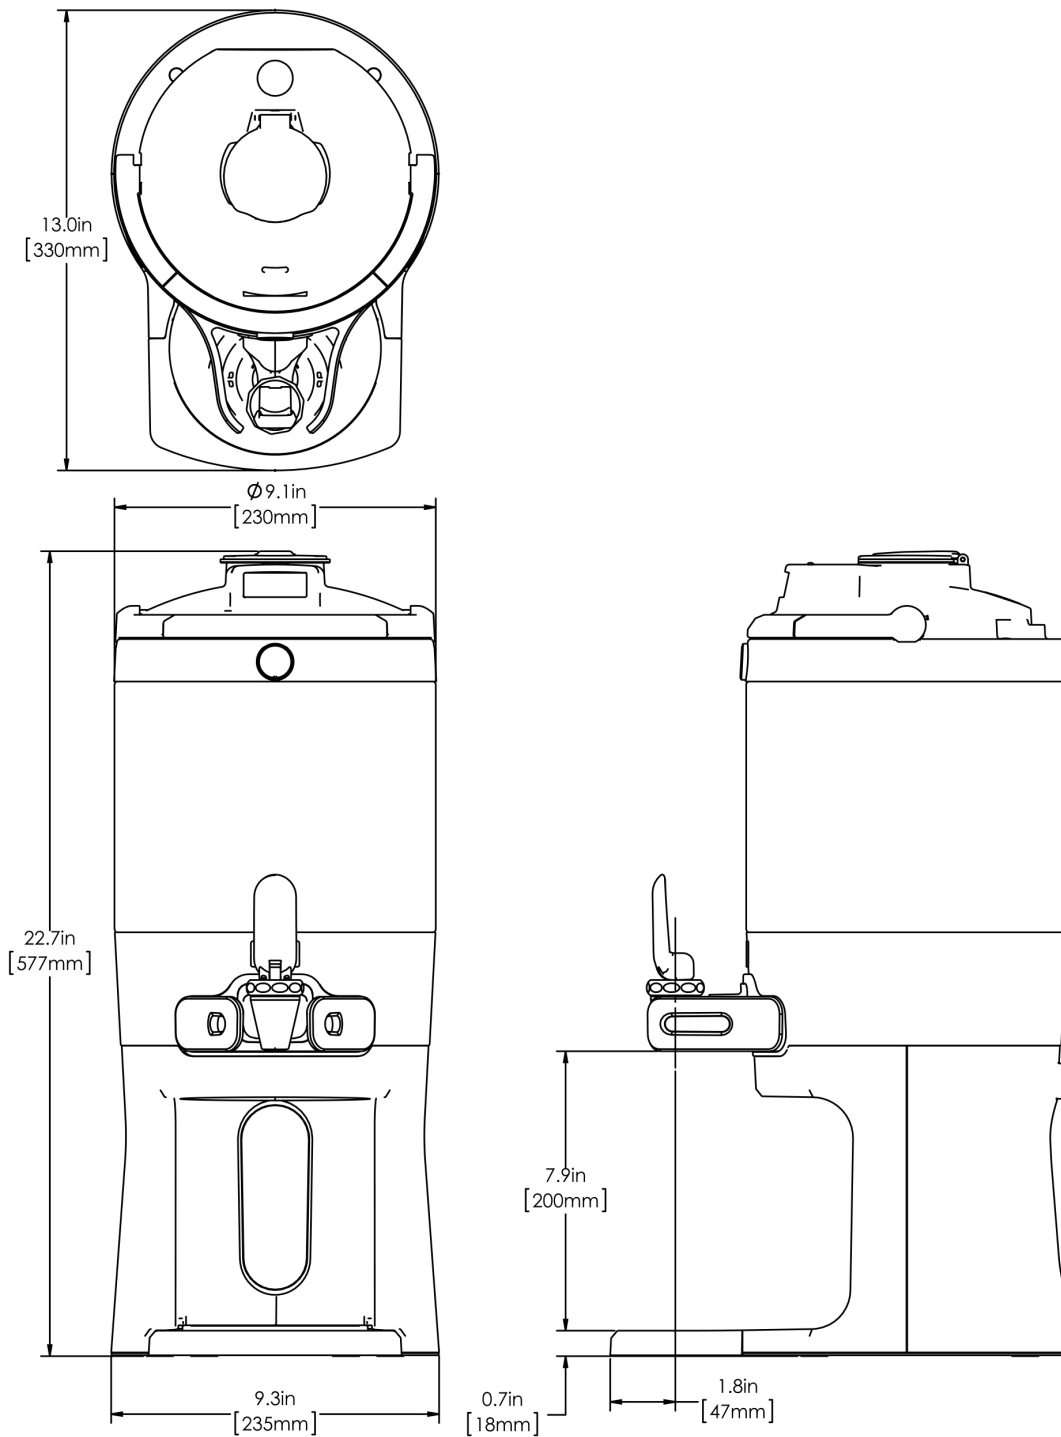

1.5Gal(5.7L) TF Srvr w/Base, DSG GEN3

Height: 22.7" Width: 9.3" Depth: 13.0"
(57.7cm) (23.6cm) (33.0cm)

- Digital sight gauge operates on four easily replaceable AAA batteries with an average 1-year lifespan: display shows low battery symbol when replacement is needed
- Unique lid design allows the display to be forward or rear facing
- Volume indicator displays how much coffee is left inside the server
- Four-hour digital count-up timer
- Vacuum insulated to keep coffee hot for hours
- Brew-through design with flip lid cover
- Soft-grip bail handle for easy transportation
- Self-locking stand allows for multiple brewing and serving options
- Large cup clearance allows for dispensing into cups, decanters and thermal carafes
- Sturdy aluminum faucet guard keeps faucet area clean and protected
- Drip tray is easily removed for cleaning or to provide extra clearance for dispensing into pitchers
- Fast flow faucet
- Ideal for use with Twin or Single Infusion Series Brewers

Agency:

Specifications

Product #: 42750.0200

Lid Color: Black

Handle: Bail Handle

Liner: Stainless Steel

Dispense: Lever Action

Additional Features

Holding Capacity

English	Metric
192 oz.	5.7 L

 **WARNING:**

BUNN® reserves the right to change specifications and product design without notice. Such revisions do not entitle the buyer to corresponding changes, improvements, additions or replacements for previously purchased equipment. For most current specifications and other info visit bunn.com.

Last Updated:
03/30/2023

	Unit			Shipping				
	Height	Width	Depth	Height	Width	Depth	Weight	Volume
English	22.7 in.	9.3 in.	13.0 in.	15.3 in.	11.9 in.	25.2 in.	14.600 lbs	2.654 ft ³
Metric	57.7 cm	23.6 cm	33.0 cm	38.7 cm	30.3 cm	64.0 cm	6.623 kgs	0.075 m ³