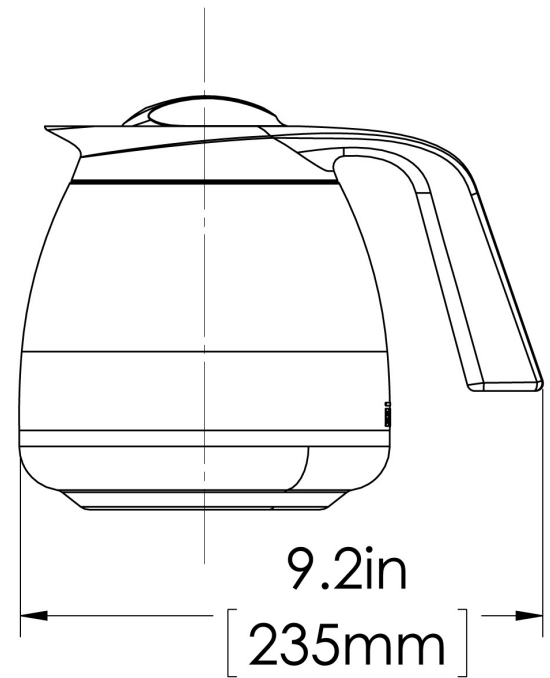

Seamless Design

Holding Capacity

English	Metric
64 oz.	1.9 L

 **WARNING:**

BUNN® reserves the right to change specifications and product design without notice. Such revisions do not entitle the buyer to corresponding changes, improvements, additions or replacements for previously purchased equipment. For most current specifications and other info visit bunn.com.

Last Updated:
02/27/2023

	Unit			Shipping				
	Height	Width	Depth	Height	Width	Depth	Weight	Volume
English	7.3 in.	6.6 in.	9.2 in.	15.8 in.	16.8 in.	21.3 in.	26.880 lbs	3.244 ft ³
Metric	18.5 cm	16.8 cm	23.4 cm	40.0 cm	42.5 cm	54.0 cm	12.193 kgs	0.092 m ³