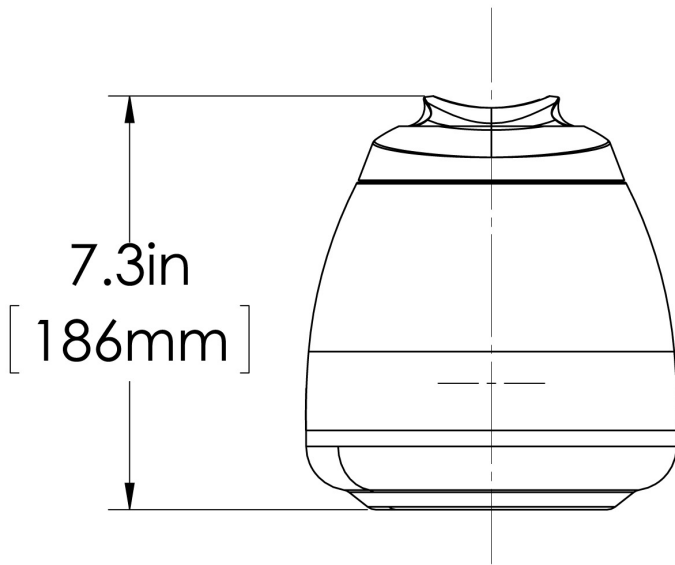

Seamless Design

Holding Capacity

English	Metric
64 oz.	1.9 L

 **WARNING:**

BUNN® reserves the right to change specifications and product design without notice. Such revisions do not entitle the buyer to corresponding changes, improvements, additions or replacements for previously purchased equipment. For most current specifications and other info visit bunn.com.

Last Updated:
02/27/2023

	Unit			Shipping				
	Height	Width	Depth	Height	Width	Depth	Weight	Volume
English	7.3 in.	6.6 in.	9.2 in.	15.8 in.	16.8 in.	21.3 in.	26.880 lbs	3.244 ft ³
Metric	18.5 cm	16.8 cm	23.4 cm	40.0 cm	42.5 cm	54.0 cm	12.193 kgs	0.092 m ³