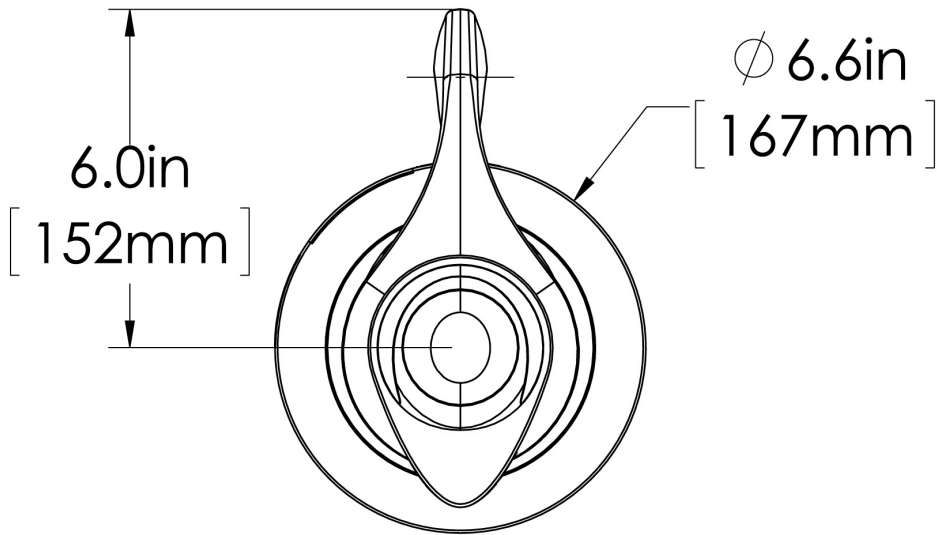

Agency:

Specifications

Product #: 51746.0101

Finish: Stainless/Black

Handle: Black

Liner: Stainless Steel

Additional Features

Brew-Through Lid

Seamless Design

Holding Capacity

English	Metric
64 oz.	1.9 L

 **WARNING:**

BUNN® reserves the right to change specifications and product design without notice. Such revisions do not entitle the buyer to corresponding changes, improvements, additions or replacements for previously purchased equipment. For most current specifications and other info visit bunn.com.

Last Updated:
02/27/2023

	Unit			Shipping				
	Height	Width	Depth	Height	Width	Depth	Weight	Volume
English	7.3 in.	6.6 in.	9.2 in.	15.8 in.	16.8 in.	21.3 in.	26.880 lbs	3.244 ft ³
Metric	18.5 cm	16.8 cm	23.4 cm	40.0 cm	42.5 cm	54.0 cm	12.193 kgs	0.092 m ³