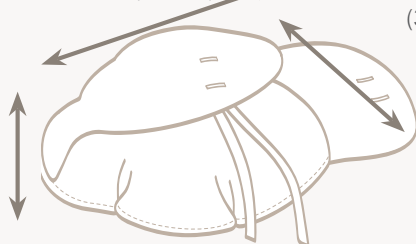

## Suitable for:

Gerbils, Hamsters, Small Kittens, Finches,  
Frogs and Betta Fish

length up to  
**10 inches** (25 cm)      width up to  
**9 inches** (22 cm)

height up to  
**5 inches** (12 cm)

## Internal Pouch

**L:** 10 inches x **W:** 9 inches x **H:** 5 inches

L: 25 cm x W: 22 cm x H: 12 cm

## Suitable for:

Small Rabbits, Guinea Pigs, Kittens,  
Parakeets, Geckos and Fantail Goldfish

length up to  
**13 inches** (33 cm)      width up to  
**12 inches**  
(30 cm)

height up to  
**7 inches** (18 cm)

## Internal Pouch

**L:** 13 inches x **W:** 12 inches x **H:** 7 inches

L: 33 cm x W: 12 cm x H: 18 cm