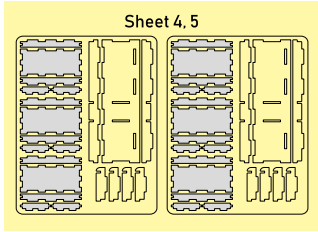

Organizer TMOR01

Compatible with Terraforming Mars®
Assembly Guide

Player markers

Trade fleets