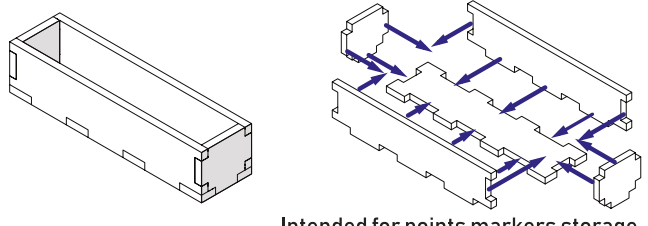

Turn the cardholder before playing and use it as a tower for project cards.

Cardholder 2

Step 1

Step 2

Sheet 1, 3

High cells are intended project cards storage. Low cells are intended to store **Greenery/Citytiles**.

Delegates tray

Organizer TMOR01

Compatible with Terraforming Mars®
Assembly Guide

Resource markers tray

Intended for resource markers storage.

Trays are different in height, so be careful when assembling.

The highest tray is stored on [Player boards](#),
the lowest tray is stored on [Greenery/City tray](#).