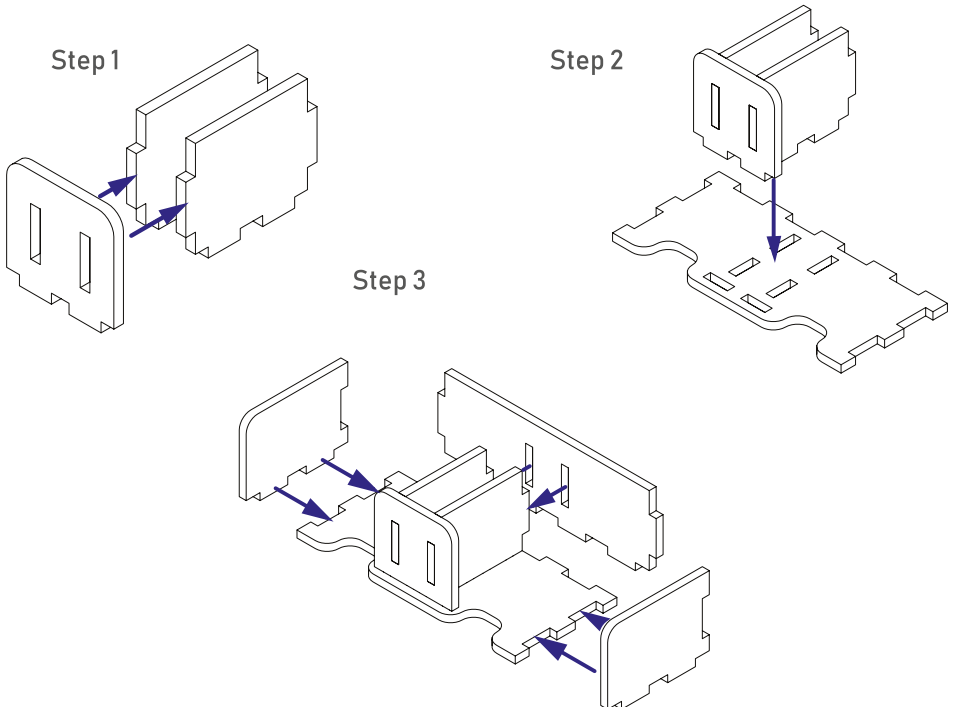

Sheet 2: [Ocean/Special tray](#) x1
Sheet 6: [Greenery/City tray](#) x2

Intended for [Greenery/City and Ocean/Special tiles](#) storage.
Trays are different in size, so be careful when assembling.

[Greenery/City](#) tray are stored in [Cardholder 2](#)