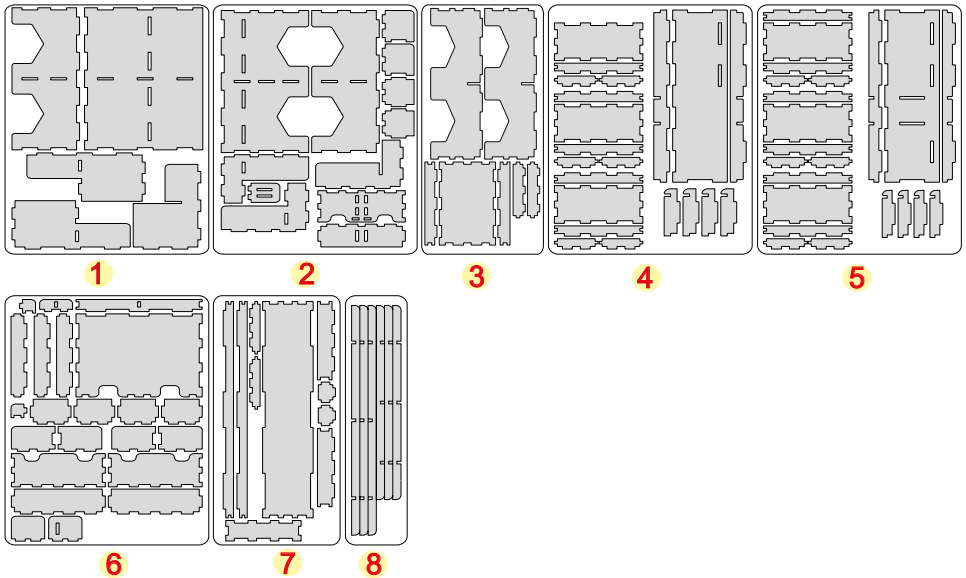

Organizer TMOR01

Compatible with Terraforming Mars® Assembly Guide

Brief assembly instructions:

1. Unpack and arrange the sheets in order;
2. Compare the details on the sheets with the details on the pictures in the instructions;
3. Study the pictures with the disassembled product;
4. Proceed with the assembly, taking out the necessary parts from the sheet in order.

Components:

Legend:

- extrude details highlighted on the sheet
- unused details in this assembly
- details must be connected without glue
- details must be glued
- details must be screwed

Components:

- 8 sheets extrusion molds
- 5 player boards
- manual
- 1 sandpaper for stripping parts
- new markers