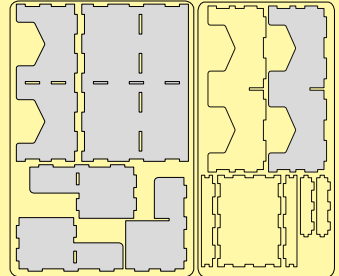

Organizer TMOR01

Compatible with Terraforming Mars®
Assembly Guide

Cardholder 1

Step 1

Step 2

Sheet 2, 3

Small cells are intended for corporate and prologs cards storage. Large cells are intended for project cards storage in a horizontal position.

Turn the cardholder before playing and use it as a tower for project cards.

Cardholder 2

Step 1

Step 2

Sheet 1, 3

High cells are intended project cards storage. Low cells are intended to store **Greenery/Citytiles**.

Delegates tray

Organizer TMOR01

Compatible with Terraforming Mars®
Assembly Guide

Resource markers tray

Intended for resource markers storage.

Trays are different in height, so be careful when assembling.

The highest tray is stored on [Player boards](#),
the lowest tray is stored on [Greenery/City tray](#).