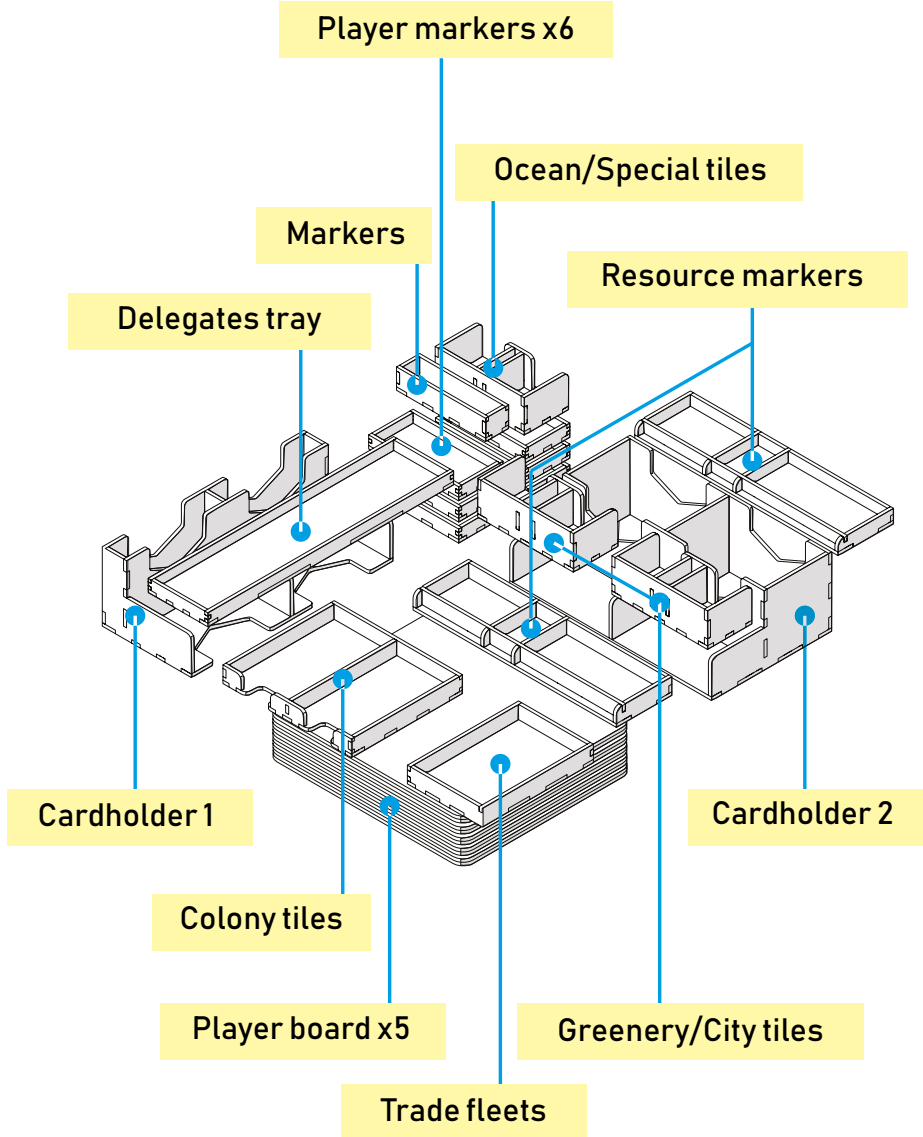

Organizer TMOR01

Compatible with Terraforming Mars®
Assembly Guide

This is a non-licensed product. ALL RIGHTS RESERVED by their respective trademark holders. No challenge to any intellectual property rights is intended or implied by representations of compatibility and no endorsements of any of our products by any other company is implied or represented.