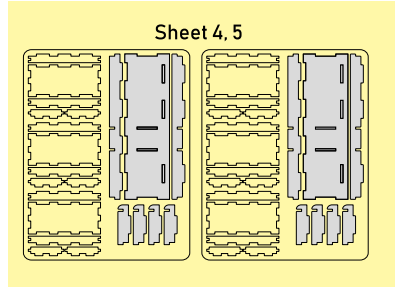

Delegates tray

Organizer TMOR01

Compatible with Terraforming Mars®
Assembly Guide

Resource markers tray

Intended for resource markers storage.

Trays are different in height, so be careful when assembling.

The highest tray is stored on [Player boards](#),
the lowest tray is stored on [Greenery/City tray](#).

Step 1

Step 2

Step 2 Cover shouldn't be glued. Take it out and install on the bottom of the box before game for handy use of extracted resources.

Organizer TMOR01

Compatible with Terraforming Mars®
Assembly Guide