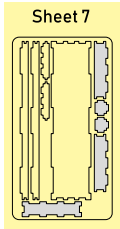

Turn the cardholder before playing and use it as a tower for project cards.

Cardholder 2

Step 1

Step 2

Sheet 1, 3

High cells are intended project cards storage. Low cells are intended to store **Greenery/Citytiles**.

Delegates tray

Organizer TMOR01

Compatible with Terraforming Mars®
Assembly Guide

Resource markers tray

Intended for resource markers storage.

Trays are different in height, so be careful when assembling.

The highest tray is stored on [Player boards](#),
the lowest tray is stored on [Greenery/City tray](#).