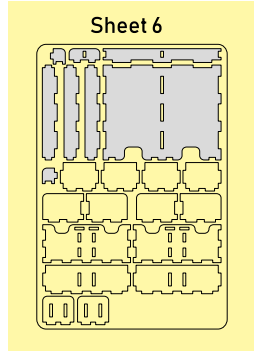

Greenery/City and Ocean/Special trays

Sheet 2: [Ocean/Special tray](#) x1
Sheet 6: [Greenery/City tray](#) x2

Intended for [Greenery/City and Ocean/Special tiles](#) storage.
Trays are different in size, so be careful when assembling.

[Greenery/City](#) tray are stored in [Cardholder 2](#)

Organizer TMOR01

Compatible with Terraforming Mars®
Assembly Guide

Colony tiles tray

Intended for Colony tiles storage.

Player Board

Intended for original player boards replacement. Remove the old player boards from the game.