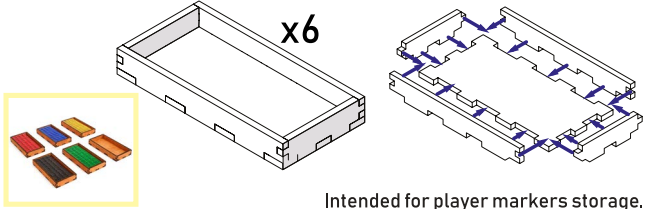

Organizer TMOR01

Compatible with Terraforming Mars®
Assembly Guide

Player markers

Trade fleets