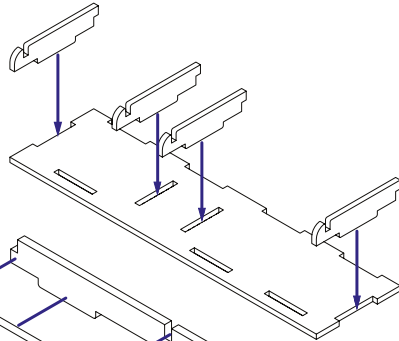

Delegates tray

Organizer TMOR01

Compatible with Terraforming Mars®
Assembly Guide

Resource markers tray

Intended for resource markers storage.

Trays are different in height, so be careful when assembling.

The highest tray is stored on [Player boards](#),
the lowest tray is stored on [Greenery/City tray](#).

Step 1

Step 2

Step 2 Cover shouldn't be glued. Take it out and install on the bottom of the box before game for handy use of extracted resources.

Organizer TMOR01

Compatible with Terraforming Mars®
Assembly Guide