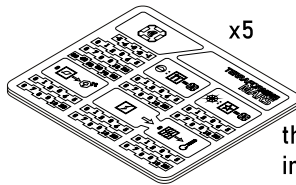

[Greenery/City](#) tray are stored in [Cardholder 2](#)

Organizer TMOR01

Compatible with Terraforming Mars®
Assembly Guide

Colony tiles tray

Intended for Colony tiles storage.

Player Board

Intended for original player boards replacement. Remove the old player boards from the game.

Terraforming Mars: Hellas & Elysium

If you do not have Hellas & Elysium, use the assembled Sheet 8 holder, for free space, instead of Hellas & Elysium Mars map.

Scythe: Game board extension*

Sheet 8

If you do not have Game board extension, use the assembled Sheet 8 holder for free space instead of new map.