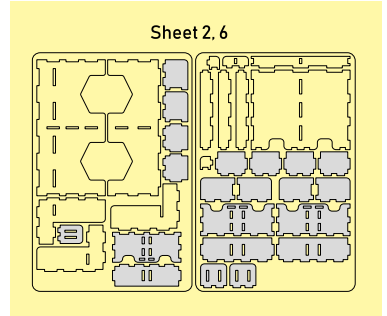

Delegates tray

Organizer TMOR01

Compatible with Terraforming Mars®
Assembly Guide

Resource markers tray

Intended for resource markers storage.

Trays are different in height, so be careful when assembling.

The highest tray is stored on [Player boards](#),
the lowest tray is stored on [Greenery/City tray](#).

Step 1

Step 2

Step 2 Cover shouldn't be glued. Take it out and install on the bottom of the box before game for handy use of extracted resources.

Organizer TMOR01

Compatible with Terraforming Mars®
Assembly Guide

Greenery/City and Ocean/Special trays

Sheet 2: [Ocean/Special tray](#) x1
Sheet 6: [Greenery/City tray](#) x2

Intended for [Greenery/City and Ocean/Special tiles](#) storage.
Trays are different in size, so be careful when assembling.