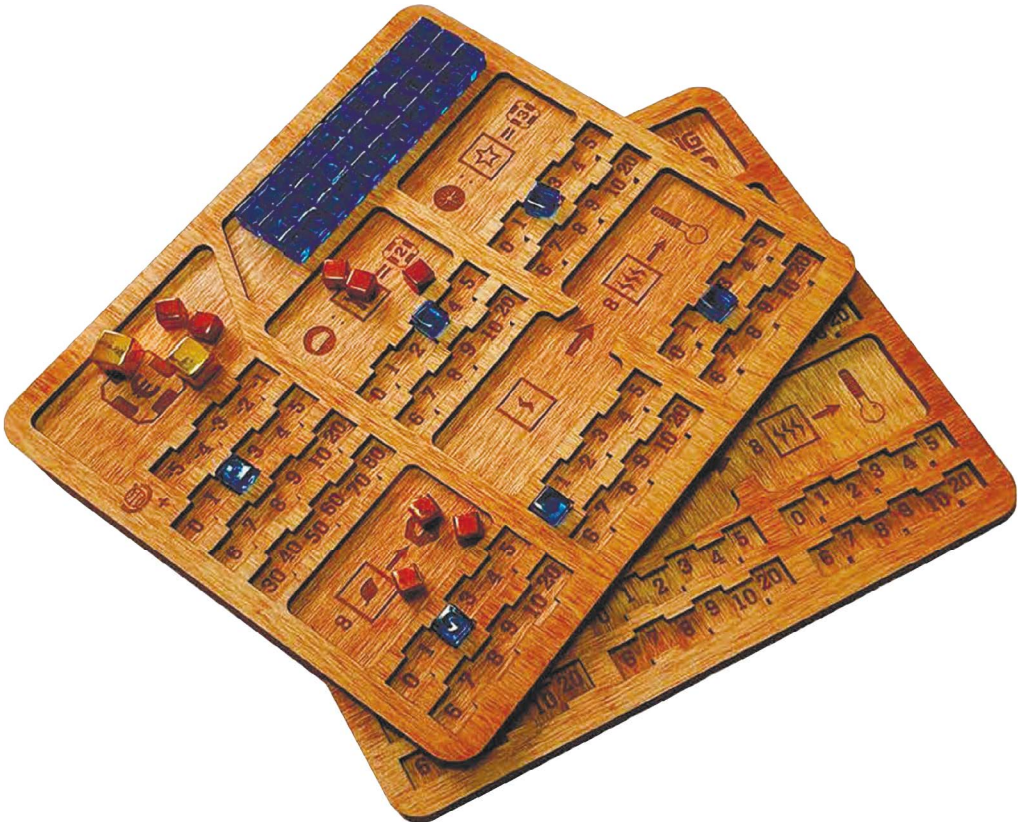

Organizer TMOR01

Compatible with Terraforming Mars®
Assembly Guide

Other smonex products:

Terraforming Mars Player Boards TMPB01

If you have any questions about assembly,
feel free to contact us through our site: