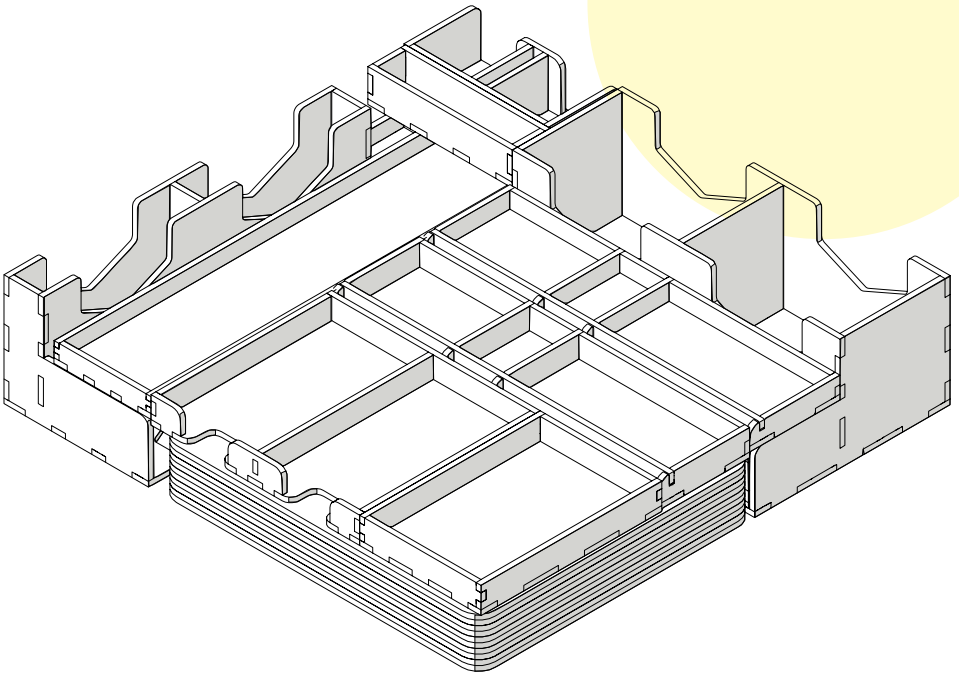

smonex

Organizer TMOR01

Compatible with Terraforming Mars®
Assembly Guide

Created for:

- TERRAFORMING MARS
- TERRAFORMING MARS: HELLAS & ELYSIUM
- TERRAFORMING MARS: VENUS NEXT
- TERRAFORMING MARS: PRELUDE
- TERRAFORMING MARS: COLONIES, 2018
- TERRAFORMING MARS: TURMOIL

This is a non-licensed product. ALL RIGHTS RESERVED by their respective trademark holders. No challenge to any intellectual property rights is intended or implied by representations of compatibility and no endorsements of any of our products by any other company is implied or represented.