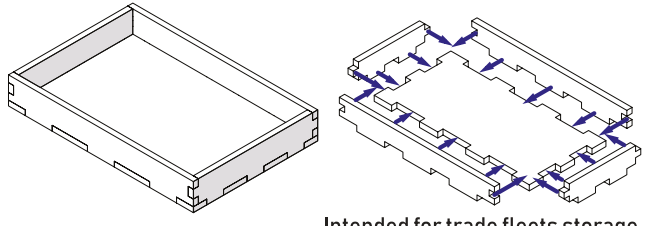

Organizer TMOR01

Compatible with Terraforming Mars®
Assembly Guide

Player markers

Trade fleets

Markers

Delegates tray