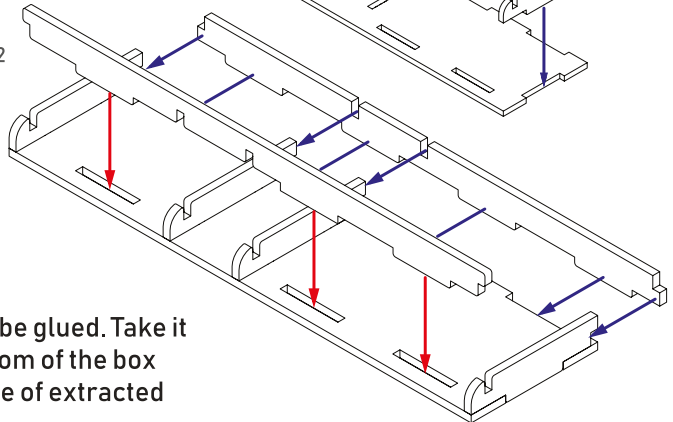

Delegates tray

Organizer TMOR01

Compatible with Terraforming Mars®
Assembly Guide

Resource markers tray

Intended for resource markers storage.

Trays are different in height, so be careful when assembling.

The highest tray is stored on [Player boards](#),
the lowest tray is stored on [Greenery/City tray](#).

Step 1

Step 2

Step 2 Cover shouldn't be glued. Take it out and install on the bottom of the box before game for handy use of extracted resources.

Organizer TMOR01

Compatible with Terraforming Mars®
Assembly Guide