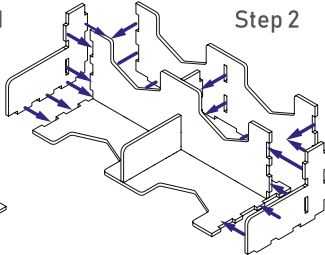

Components:

Legend:

- extrude details highlighted on the sheet
- unused details in this assembly
- details must be connected without glue
- details must be glued
- details must be screwed

Components:

- 8 sheets extrusion molds
- 5 player boards
- manual
- 1 sandpaper for stripping parts
- new markers

Organizer TMOR01

Compatible with Terraforming Mars®
Assembly Guide

Cardholder 1

Step 1

Step 2

Sheet 2, 3

Small cells are intended for corporate and prologs cards storage. Large cells are intended for project cards storage in a horizontal position.

Turn the cardholder before playing and use it as a tower for project cards.

Cardholder 2

Step 1

Step 2

Sheet 1, 3

High cells are intended project cards storage. Low cells are intended to store **Greenery/Citytiles**.