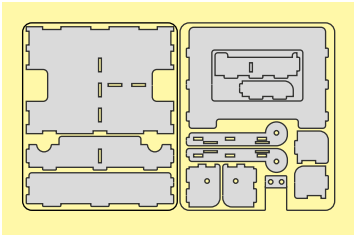

Gloomhaven® Player Board GNPB01 Compatible with Gloomhaven® Assembly Guide

1. **Brief assembly instructions:**
1. Unpack and arrange the sheets in order;
  2. Compare the details on the sheets with the details on the pictures in the instructions;
  3. Study the pictures with the disassembled product;
  4. Proceed with the assembly, taking out the necessary parts from the sheet in order.

Components:

Components:

- 2 sheets extrusion molds
- acrylic cover
- 2 screws
- manual
- 1 sandpaper for stripping parts

Legend:

- extrude details highlighted on the sheet
- unused details in this assembly
- details must be connected without glue
- details must be glued
- details must be screwed