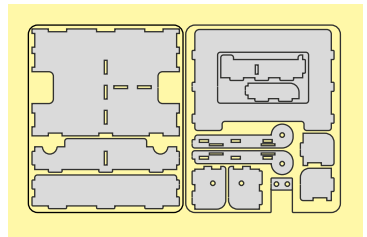

Components:

Components:

- 2 sheets extrusion molds
- acrylic cover
- 2 screws
- manual
- 1 sandpaper for stripping parts

Legend:

-  extrude details highlighted on the sheet
-  unused details in this assembly
-  details must be connected without glue
-  details must be glued
-  details must be screwed

ONE SMART BOX

Gloomhaven® Player Board
GNPB01
Compatible with Gloomhaven®
Assembly Guide

Player board

screws

Step 1

Intended for comfortable game and
saying results between your games.

Before step 1 remove protective
cover-up from the both sides of the
cover.