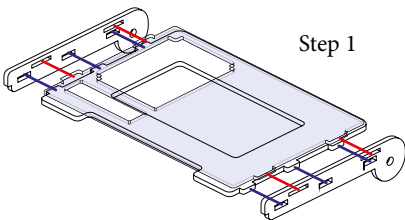

Components:

Components:

- 2 sheets extrusion molds
- acrylic cover
- 2 screws
- manual
- 1 sandpaper for stripping parts

Legend:

-  extrude details highlighted on the sheet
-  unused details in this assembly
-  details must be connected without glue
-  details must be glued
-  details must be screwed

ONE SMART BOX

Gloomhaven® Player Board
GNPB01
Compatible with Gloomhaven®
Assembly Guide

Player board

screws

Step 1

Intended for comfortable game and
saying results between your games.

Before step 1 remove protective
cover-up from the both sides of the
cover.

Step 2

Step 3

In the box you will find screws that need
to be screwed in 2 units into each player board

ONE SMART BOX

Gloomhaven® Player Board
GNPB01

Compatible with Gloomhaven®
Assembly Guide

Other smonex products: