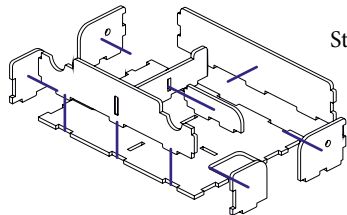

ONE SMART BOX

Gloomhaven® Player Board
GNPB01
Compatible with Gloomhaven®
Assembly Guide

Player board

screws

Step 1

Intended for comfortable game and
saying results between your games.

Before step 1 remove protective
cover-up from the both sides of the
cover.

Step 2

Step 3

In the box you will find screws that need
to be screwed in 2 units into each player board

ONE SMART BOX

Gloomhaven® Player Board
GNPB01

Compatible with Gloomhaven®
Assembly Guide

Other smonex products: