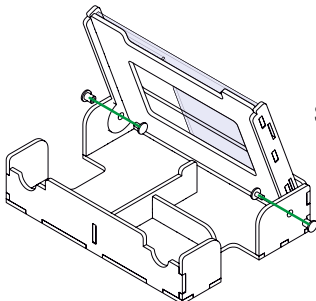

ONE SMART BOX

Gloomhaven® Player Board
GNPB01
Compatible with Gloomhaven®
Assembly Guide

Player board

screws

Step 1

Intended for comfortable game and
saying results between your games.

Before step 1 remove protective
cover-up from the both sides of the
cover.

Step 2

Step 3

In the box you will find screws that need
to be screwed in 2 units into each player board

ONE SMART BOX

Gloomhaven® Player Board
GNPB01

Compatible with Gloomhaven®
Assembly Guide

Other smonex products: