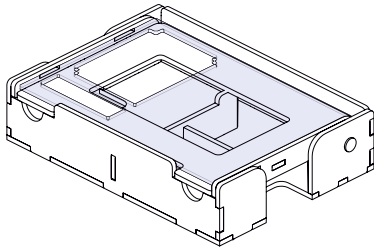

Components:

Components:

- 2 sheets extrusion molds
- acrylic cover
- 2 screws
- manual
- 1 sandpaper for stripping parts

Legend:

-  extrude details highlighted on the sheet
-  unused details in this assembly
-  details must be connected without glue
-  details must be glued
-  details must be screwed

ONE SMART BOX

Gloomhaven® Player Board
GNPB01
Compatible with Gloomhaven®
Assembly Guide

Player board

screws

Step 1

Intended for comfortable game and
saying results between your games.

Before step 1 remove protective
cover-up from the both sides of the
cover.

Step 2

Step 3

In the box you will find screws that need
to be screwed in 2 units into each player board

ONE SMART BOX

Gloomhaven® Player Board
GNPB01

Compatible with Gloomhaven®
Assembly Guide

Other smonex products: