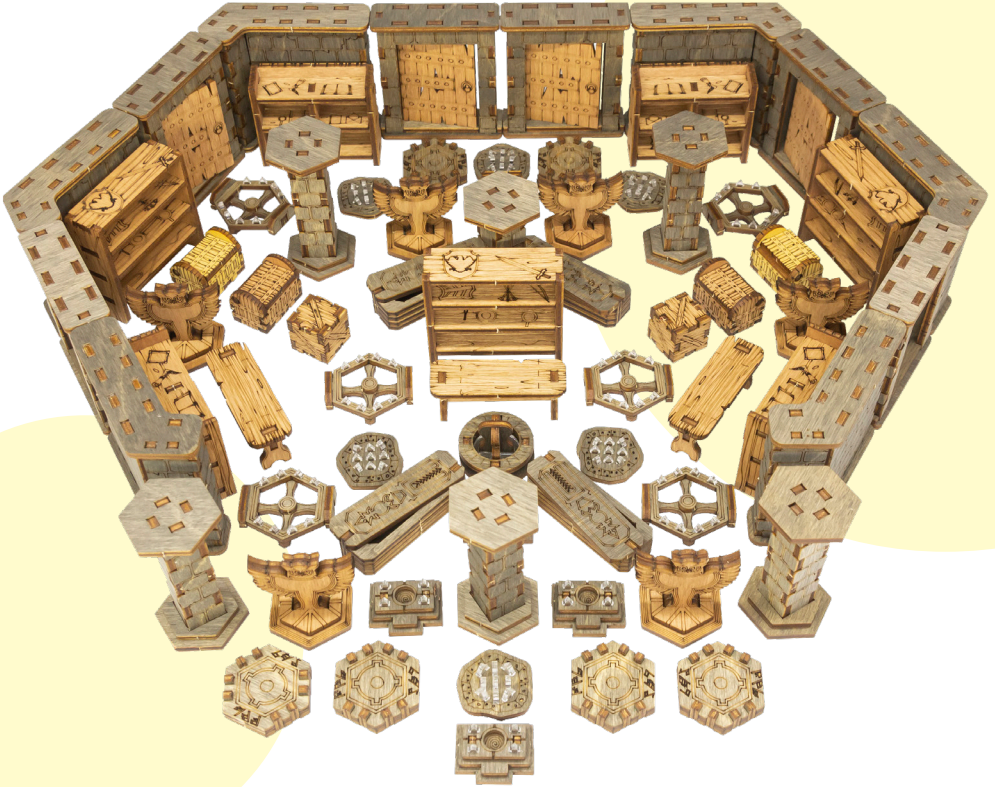

# ONE SMART BOX Terrain Pack for Gloomhaven®

Gntp-01

Compatible with Gloomhaven® and Gloomhaven: Jaws of the Lion®  
Assembly Guide

<https://smonex.com>

NOT A CHILDREN TOY  
**AGE 14+**

Created for:

- Gloomhaven
- Gloomhaven: Jaws of the Lion