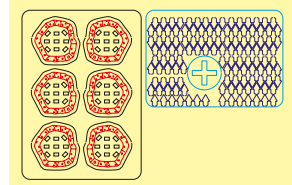

Step 1

Step 2

Box x 3

Step 1

Table x 3

Step 1

Step 2

Chest x 4

Fountain

Altar x 4

Step 1

Step 2

Pressure trap x 6

Step 1

Step 2

Pit with thorns x 6

Step 1

Rack x 2

Step 1

ONE SMART BOX

Some other SMONEX products:

Gloomhaven Organizer
GNOR01

Gloomhaven:
Jaws of the Lion Organizer
JLOR01

Welcome to <https://smonex.com>.