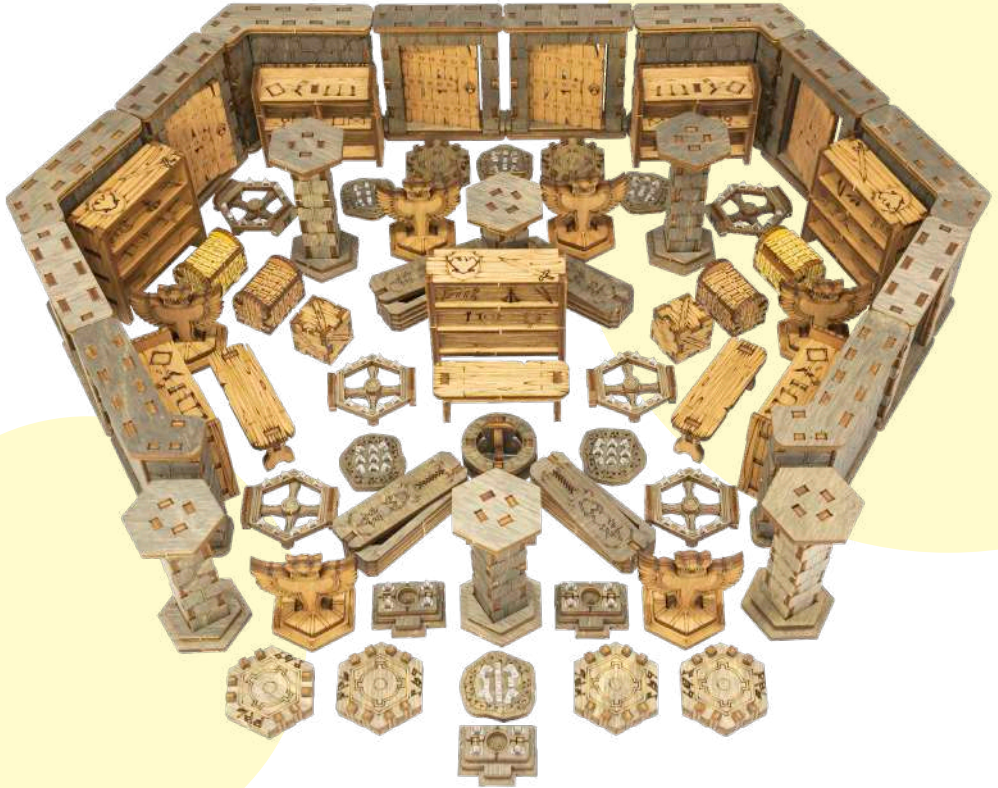

ONE SMART BOX Terrain Pack for Gloomhaven®

Gntp-01

Compatible with Gloomhaven® and Gloomhaven: Jaws of the Lion®
Assembly Guide

<https://smonex.com>

NOT A CHILDREN TOY
AGE 14+

Created for:

- Gloomhaven
- Gloomhaven: Jaws of the Lion

ONE SMART BOX

Terrain Pack for Gloomhaven®

GNTP-01

Compatible with Gloomhaven® and Gloomhaven: Jaws of the Lion®
Assembly Guide

Tips and tricks

- To assemble each item you need a wood glue for extra strength. (We recommend Titebond 2 Wood Glue or Beacon 527)
- Please make sure you assembled each item correctly before gluing it together.
- Use stationery knife to cut the bits that connect details to the frame.
- Remove the details from the frame with a rotational motion along the axis formed by the bits you just cut.
- Use stationery knife and sandpaper to remove all the remaining connection bits.
- You may fix the item with rubber bands after gluing it. This will save you time and simplify the assembly.
- Leave your finished set overnight to dry completely.