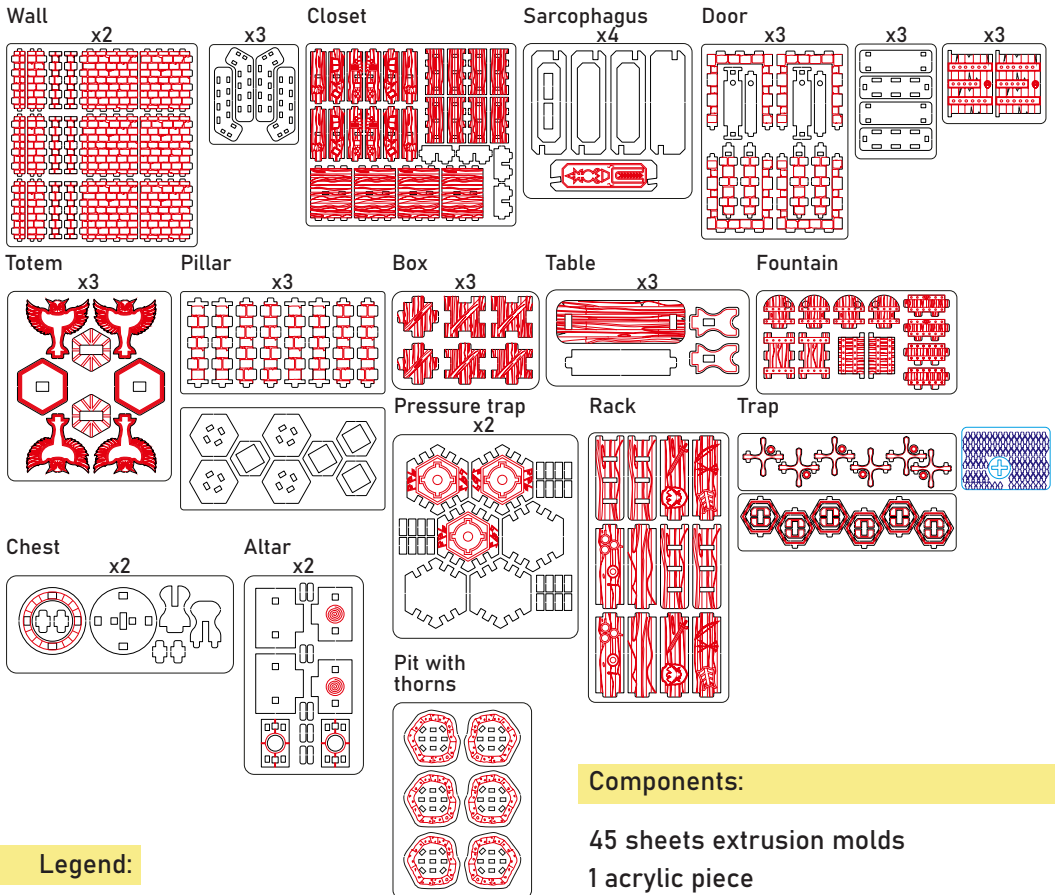

ONE SMART BOX

Terrain Pack for Gloomhaven®

GNTP-01

Compatible with Gloomhaven® and Gloomhaven: Jaws of the Lion®
Assembly Guide

Tips and tricks

- To assemble each item you need a wood glue for extra strength. (We recommend Titebond 2 Wood Glue or Beacon 527)
- Please make sure you assembled each item correctly before gluing it together.
- Use stationery knife to cut the bits that connect details to the frame.
- Remove the details from the frame with a rotational motion along the axis formed by the bits you just cut.
- Use stationery knife and sandpaper to remove all the remaining connection bits.
- You may fix the item with rubber bands after gluing it. This will save you time and simplify the assembly.
- Leave your finished set overnight to dry completely.

IMPORTANT: Assemble each item one by one. Please DO NOT take out all the parts from the sheets and mix them. Even though some parts look similar, they are not interchangeable.

ONE SMART BOX

Architects of the West Kingdom Organizer

Compatible with Architects of The West Kingdom®
including Age of Artisans expansion + All Promo Packs
Assembly Guide

- Brief assembly instructions:**
1. Unpack and arrange the sheets in order.
 2. Compare details on the sheets with details in the pictures of the guide.
 3. Study the pictures of unassembled product.
 4. Start your assembly, taking the necessary parts out of the sheets in a certain order.

Legend:

- Details to be connected without glue
- Details to be glued

Components:

- 45 sheets extrusion molds
- 1 acrylic piece
- 1 sandpaper for stripping parts
- Assembly guide

Wall x 6

Closet x 4

Sarcophagus x 4