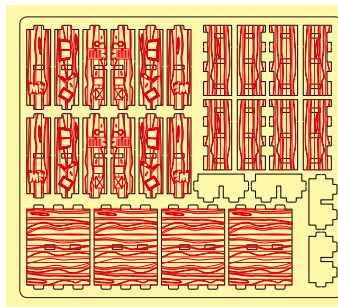

Legend:

- Details to be connected without glue
- Details to be glued

Components:

- 45 sheets extrusion molds
- 1 acrylic piece
- 1 sandpaper for stripping parts
- Assembly guide

Wall x 6

Closet x 4

Sarcophagus x 4

Step 1

Step 2

Step 3

Trap x 6

Step 1

Step 2

Door x 6

Step 1