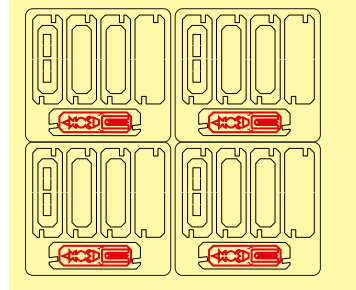

Legend:

- Details to be connected without glue
- Details to be glued

Components:

- 45 sheets extrusion molds
- 1 acrylic piece
- 1 sandpaper for stripping parts
- Assembly guide

Wall x 6

Closet x 4

Sarcophagus x 4

Step 1

Step 2

Step 3

Trap x 6

Step 1

Step 2

Door x 6

Step 1