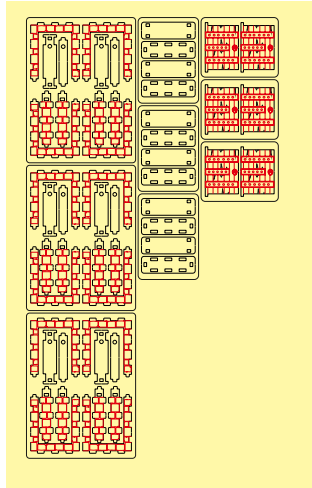

Legend:

- Details to be connected without glue
- Details to be glued

Components:

- 45 sheets extrusion molds
- 1 acrylic piece
- 1 sandpaper for stripping parts
- Assembly guide

Wall x 6

Closet x 4

Sarcophagus x 4

Step 1

Step 2

Step 3

Trap x 6

Step 1

Step 2

Door x 6

Step 1

Step 2

Step 3

Step 4

Step 5

Totem x 6

Step 1

Step 2

Pillar x 6

Step 1

Step 2

Box x 3

Step 1

Table x 3

Step 1

Step 2

Chest x 4