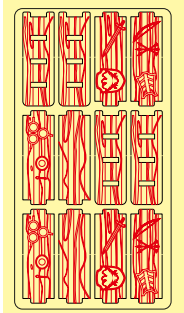

Step 1

Step 2

Box x 3

Step 1

Table x 3

Step 1

Step 2

Chest x 4

Fountain

Altar x 4

Step 1

Step 2

Pressure trap x 6

Step 1

Step 2

Pit with thorns x 6

Step 1

Rack x 2

Step 1

ONE SMART BOX

Some other SMONEX products:

Gloomhaven Organizer
GNOR01

Gloomhaven:
Jaws of the Lion Organizer
JLOR01

Welcome to <https://smonex.com>.