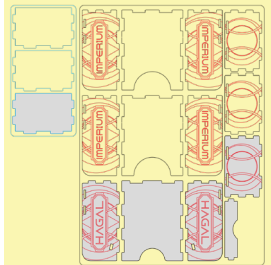

Intended for Imperium cards.

Step 1

Sheet 4, Acrylic Sheet 1

First of all, remove the protective covering from BOTH sides of the acrylic piece. Assemble the tray only after taking off the coverings.

Hagal Cardholder

Intended for House Hagal cards.

Step 1

Step 2

Step 3

Sheet 4, Acrylic Sheet 1

First of all, remove the protective covering from BOTH sides of the acrylic piece. Assemble the tray only after taking off the coverings.

ONE SMART BOX

Dune: Imperium® Board Game Organizer

DEIMOR01

Compatible with Dune: Imperium® (2020) board game with Rise of Ix expansion and Dune: Imperium Deluxe Upgrade Pack

Assembly Guide Player Trays *4

Intended for cubes, discs, Control markers, agents, Combat marker, 10-card starting deck.

The cards should be put in the tray on top of the rest player tokens at an angle. To take the cards out conveniently just push the corner of the deck.