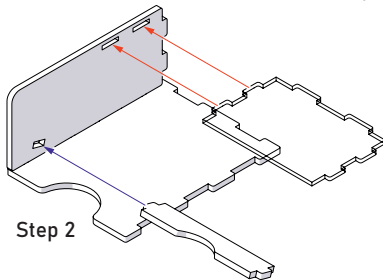

Please mind that the engravings should be on the outside of the box.

Sheet 7, Flexible Sheet

Please note that one side of the tray is higher than the other. During the assembly please check that the higher side of the flexible sheet is on the same side as the ledge.

ONE SMART BOX

Dune: Imperium® Board Game Organizer

DEIMOR01

Compatible with Dune: Imperium® (2020) board game
with Rise of Ix expansion and Dune: Imperium Deluxe Upgrade Pack

Tech Tray

Intended for Technology tiles.

Sheet 7, Acrylic Cover

Step 1

Step 2

Step 3

First of all, remove the protective covering from BOTH sides of the acrylic piece. Assemble the tray only after taking off the coverings.

Player Boards *4

Intended for a more convenient player token organization during the game. The boards have separate slots for each type of resource tokens, meeples and soldiers. Leader tile should be put into the middle slot. Also fits miniatures from the Deluxe Upgrade Pack.