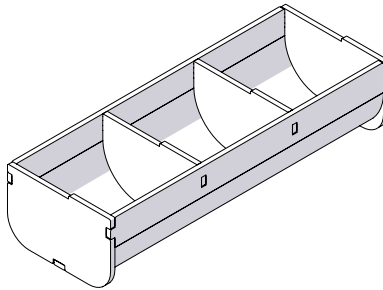

Sheets 5*2, 7

Reserve Cardholders *3

Intended for Reserve cards.

Sheet 6, Acrylic Sheet 2

First of all, remove the protective covering from BOTH sides of the acrylic piece. Assemble the tray only after taking off the coverings.

ONE SMART BOX

Dune: Imperium® Board Game Organizer DEIMOR01

Compatible with Dune: Imperium® (2020) board game
with Rise of Ix expansion and Dune: Imperium Deluxe Upgrade Pack

Resource Tray

Intended for water, solari and spice tokens.

Please mind that the engravings should be on the outside of the box.

Sheet 7, Flexible Sheet

Please note that one side of the tray is higher than the other. During the assembly please check that the higher side of the flexible sheet is on the same side as the ledge.