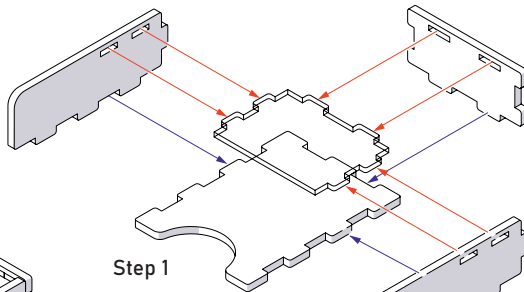

ONE SMART BOX

Dune: Imperium® Board Game Organizer

DEIMOR01

Compatible with Dune: Imperium® (2020) board game
with Rise of Ix expansion and Dune: Imperium Deluxe Upgrade Pack

Token Tray

Intended for Mentat, First Player marker
and all Alliance tokens.

Sheet 1

Intrigue Cardholders *2

Intended for Intrigue cards.

Sheets 2*2, Acrylic
Sheet 3

First of all, remove
the protective covering
from BOTH sides
of the acrylic piece.
Assemble the tray
only after taking off
the coverings.