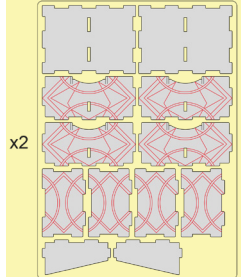

ONE SMART BOX

Dune: Imperium® Board Game Organizer

DEIMOR01

Compatible with Dune: Imperium® (2020) board game with Rise of Ix expansion and Dune: Imperium Deluxe Upgrade Pack

Assembly Guide Player Trays *4

Intended for cubes, discs, Control markers, agents, Combat marker, 10-card starting deck.

The cards should be put in the tray on top of the rest player tokens at an angle. To take the cards out conveniently just push the corner of the deck.

Sheets 5*2, 7

Reserve Cardholders *3

Intended for Reserve cards.

Sheet 6, Acrylic Sheet 2

First of all, remove the protective covering from BOTH sides of the acrylic piece. Assemble the tray only after taking off the coverings.