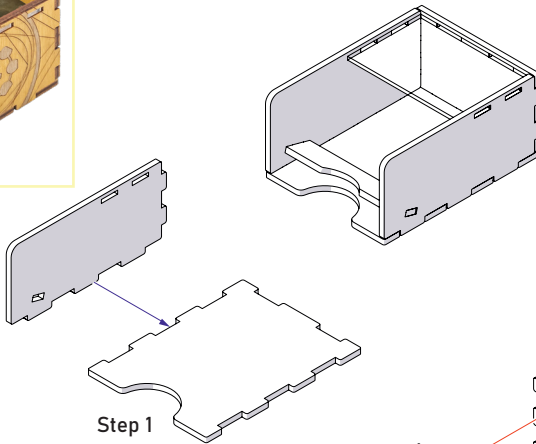

Please mind that the engravings should be on the outside of the box.

Sheet 7, Flexible Sheet

Please note that one side of the tray is higher than the other. During the assembly please check that the higher side of the flexible sheet is on the same side as the ledge.

ONE SMART BOX

Dune: Imperium® Board Game Organizer

DEIMOR01

Compatible with Dune: Imperium® (2020) board game
with Rise of Ix expansion and Dune: Imperium Deluxe Upgrade Pack

Tech Tray

Intended for Technology tiles.

Sheet 7, Acrylic Cover

Step 1

Step 2

Step 3

First of all, remove the protective covering from BOTH sides of the acrylic piece. Assemble the tray only after taking off the coverings.

Player Boards *4

Intended for a more convenient player token organization during the game. The boards have separate slots for each type of resource tokens, meeples and soldiers. Leader tile should be put into the middle slot. Also fits miniatures from the Deluxe Upgrade Pack.