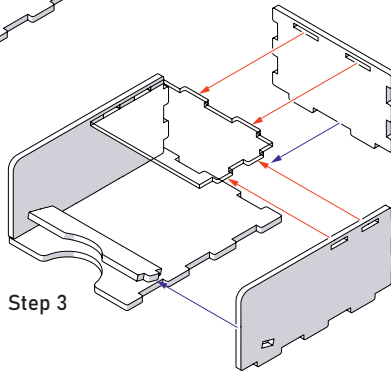

Please mind that the engravings should be on the outside of the box.

Sheet 7, Flexible Sheet

Please note that one side of the tray is higher than the other. During the assembly please check that the higher side of the flexible sheet is on the same side as the ledge.

ONE SMART BOX

Dune: Imperium® Board Game Organizer

DEIMOR01

Compatible with Dune: Imperium® (2020) board game
with Rise of Ix expansion and Dune: Imperium Deluxe Upgrade Pack

Tech Tray

Intended for Technology tiles.

Sheet 7, Acrylic Cover

Step 1

Step 2

Step 3

First of all, remove the protective covering from BOTH sides of the acrylic piece. Assemble the tray only after taking off the coverings.

Player Boards *4

Intended for a more convenient player token organization during the game. The boards have separate slots for each type of resource tokens, meeples and soldiers. Leader tile should be put into the middle slot. Also fits miniatures from the Deluxe Upgrade Pack.