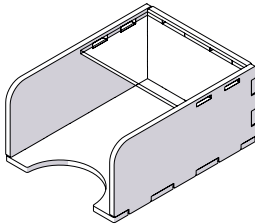

Intended for Conflict cards.

Sheet 1, Acrylic Cover

The Discard slot is intended for the cards that are not used during the game.

First of all, remove the protective covering from BOTH sides of the acrylic piece. Assemble the tray only after taking off the coverings.

ONE SMART BOX

Dune: Imperium® Board Game Organizer DEIMOR01

Compatible with Dune: Imperium® (2020) board game
with Rise of Ix expansion and Dune: Imperium Deluxe Upgrade Pack
Assembly Guide

Imperium Cardholders *2

Intended for Imperium cards.

Step 1

Sheet 4, Acrylic Sheet 1

First of all, remove the protective covering from BOTH sides of the acrylic piece. Assemble the tray only after taking off the coverings.

Hagal Cardholder