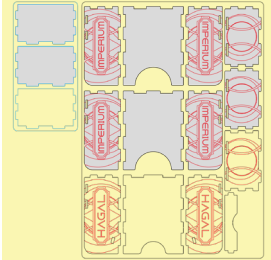

Intended for Conflict cards.

Sheet 1, Acrylic Cover

The Discard slot is intended for the cards that are not used during the game.

First of all, remove the protective covering from BOTH sides of the acrylic piece. Assemble the tray only after taking off the coverings.

ONE SMART BOX

Dune: Imperium® Board Game Organizer DEIMOR01

Compatible with Dune: Imperium® (2020) board game
with Rise of Ix expansion and Dune: Imperium Deluxe Upgrade Pack
Assembly Guide

Imperium Cardholders *2

Intended for Imperium cards.

Step 1

Sheet 4, Acrylic Sheet 1

First of all, remove the protective covering from BOTH sides of the acrylic piece. Assemble the tray only after taking off the coverings.

Hagal Cardholder

Intended for House Hagal cards.

Step 1

Step 2

Step 3

Sheet 4, Acrylic Sheet 1

First of all, remove the protective covering from BOTH sides of the acrylic piece. Assemble the tray only after taking off the coverings.