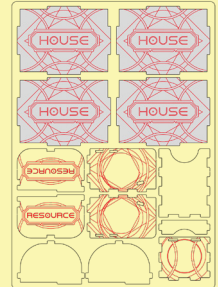

ONE SMART BOX

Dune: Imperium® Board Game Organizer

DEIMOR01

Compatible with Dune: Imperium® (2020) board game with Rise of Ix expansion and Dune: Imperium Deluxe Upgrade Pack

Assembly Guide Player Trays *4

Intended for cubes, discs, Control markers, agents, Combat marker, 10-card starting deck.

The cards should be put in the tray on top of the rest player tokens at an angle. To take the cards out conveniently just push the corner of the deck.

Sheets 5*2, 7

Reserve Cardholders *3

Intended for Reserve cards.

Sheet 6, Acrylic Sheet 2

First of all, remove the protective covering from BOTH sides of the acrylic piece. Assemble the tray only after taking off the coverings.