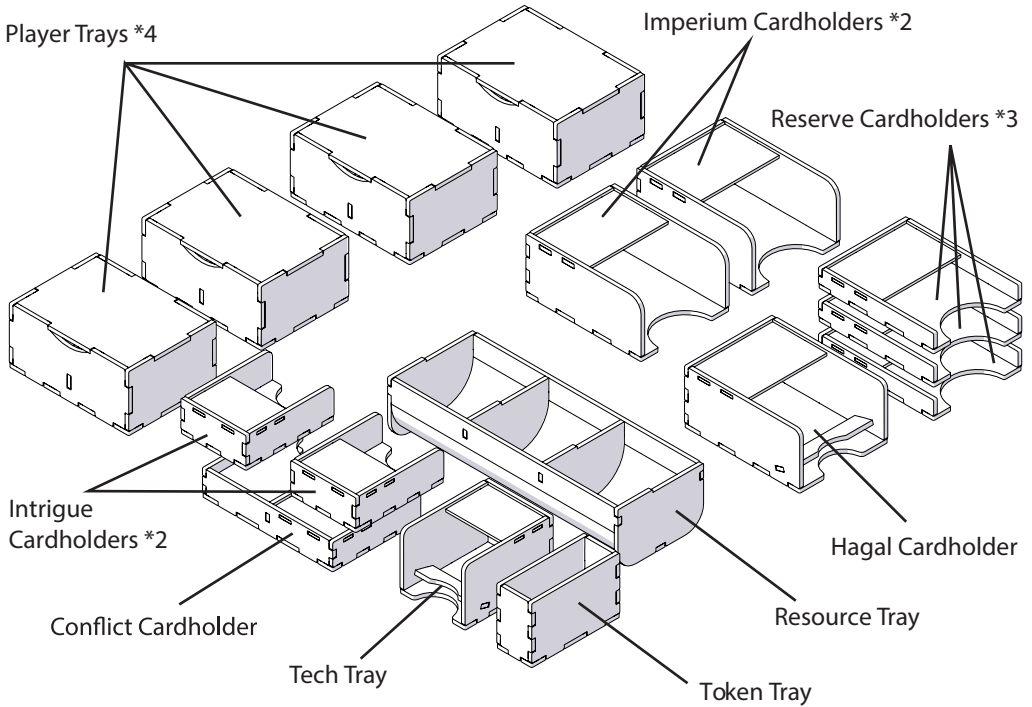

ONE SMART BOX

Dune: Imperium® Board Game Organizer DEIMOR01

Compatible with Dune: Imperium® (2020) board game
with Rise of Ix expansion and Dune: Imperium Deluxe Upgrade Pack
Assembly Guide

Tips and tricks

- To assemble each tray you need a wood glue for extra strength. (We recommend Titebond 2 Wood Glue or Beacon 527).
- Please make sure you assembled each tray correctly before gluing it together.
- Use stationery knife to cut the bits that connect details to the frame.
- Remove the details from the frame with a rotational motion along the axis formed by the bits you just cut.
- Use stationery knife and sandpaper to remove all the remaining connection bits.
- Please note that the engraving must be on the outside of the boxes.
- You may fix the box with rubber bands after gluing it. This will save you time and simplify the assembly.
- Make sure to remove the protective covering from BOTH sides of the acrylic pieces. Use a hairdryer for easier removal of it if necessary. Just heat the acrylic surface a little to remove the covering much easier!
- Leave your finished insert overnight to dry completely.

IMPORTANT: Assemble each tray one by one. Please DO NOT take out all the parts from the sheets and mix them. Even though some parts look similar, they are not interchangeable.

ONE SMART BOX

Dune: Imperium® Board Game Organizer DEIMOR01

Compatible with Dune: Imperium® (2020) board game
with Rise of Ix expansion and Dune: Imperium Deluxe Upgrade Pack
Assembly Guide

Player Boards *4

ONE SMART BOX

Dune: Imperium® Board Game Organizer

DEIMOR01