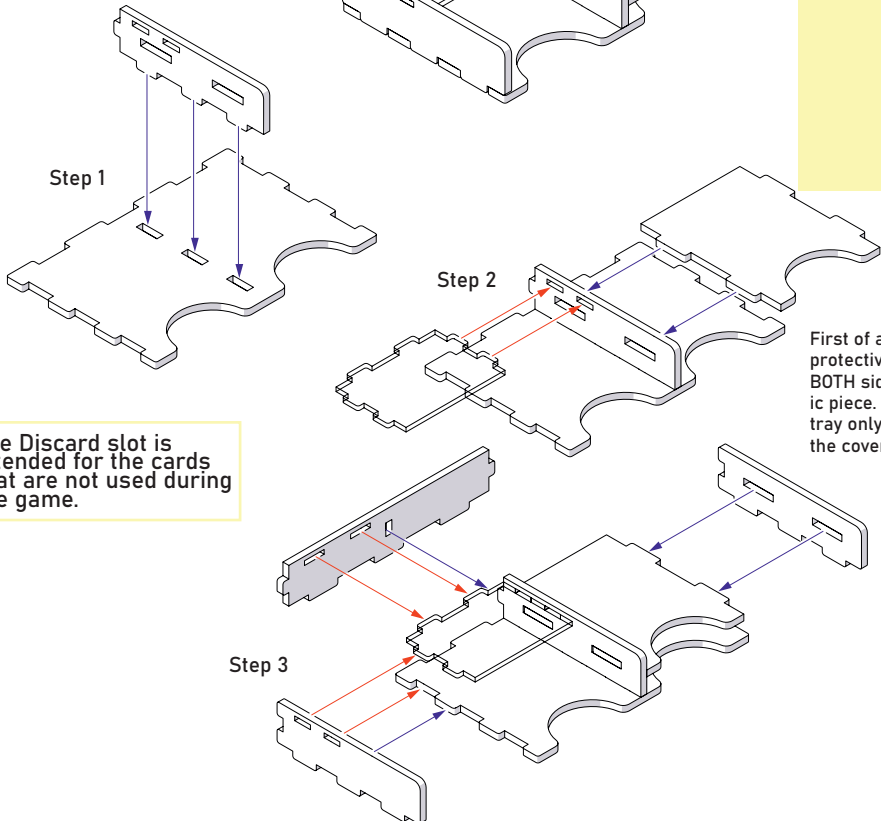

Sheet 1

Intrigue Cardholders *2

Intended for Intrigue cards.

Sheets 2*2, Acrylic
Sheet 3

First of all, remove
the protective covering
from BOTH sides
of the acrylic piece.
Assemble the tray
only after taking off
the coverings.

ONE SMART BOX

Dune: Imperium® Board Game Organizer DEIMOR01

Compatible with Dune: Imperium® (2020) board game
with Rise of Ix expansion and Dune: Imperium Deluxe Upgrade Pack
Assembly Guide

Conflict Cardholder

Intended for Conflict cards.

Sheet 1, Acrylic Cover

The Discard slot is intended for the cards that are not used during the game.

First of all, remove the protective covering from BOTH sides of the acrylic piece. Assemble the tray only after taking off the coverings.