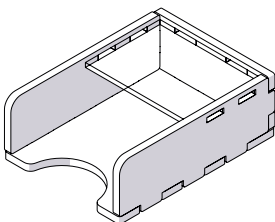

Legend:

- Details to be extruded
- Details not used in this assembly
- Details to be glued
- Details to be connected without glue

Components:

- 9 sheets extrusion molds
- 4 player boards
- 3 acrylic sheet extrusion mold
- 1 acrylic cover
- 1 flexible sheet
- 1 sandpaper for stripping parts
- Assembly guide

ONE SMART BOX

Dune: Imperium® Board Game Organizer

DEIMOR01

Compatible with Dune: Imperium® (2020) board game
with Rise of Ix expansion and Dune: Imperium Deluxe Upgrade Pack

Token Tray

Intended for Mentat, First Player marker
and all Alliance tokens.

Sheet 1

Intrigue Cardholders *2

Intended for Intrigue cards.

Sheets 2*2, Acrylic
Sheet 3

First of all, remove
the protective covering
from BOTH sides
of the acrylic piece.
Assemble the tray
only after taking off
the coverings.