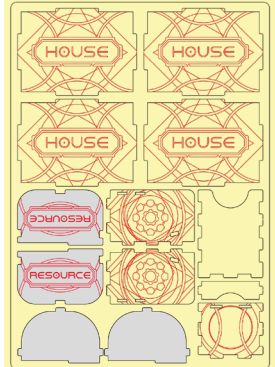

Intended for cubes, discs, Control markers, agents, Combat marker, 10-card starting deck.

The cards should be put in the tray on top of the rest player tokens at an angle. To take the cards out conveniently just push the corner of the deck.

Sheets 5*2, 7

Reserve Cardholders *3

Intended for Reserve cards.

Sheet 6, Acrylic Sheet 2

First of all, remove the protective covering from BOTH sides of the acrylic piece. Assemble the tray only after taking off the coverings.

ONE SMART BOX

Dune: Imperium® Board Game Organizer DEIMOR01

Compatible with Dune: Imperium® (2020) board game
with Rise of Ix expansion and Dune: Imperium Deluxe Upgrade Pack

Resource Tray

Intended for water, solari and spice tokens.

Please mind that the engravings should be on the outside of the box.

Sheet 7, Flexible Sheet

Please note that one side of the tray is higher than the other. During the assembly please check that the higher side of the flexible sheet is on the same side as the ledge.