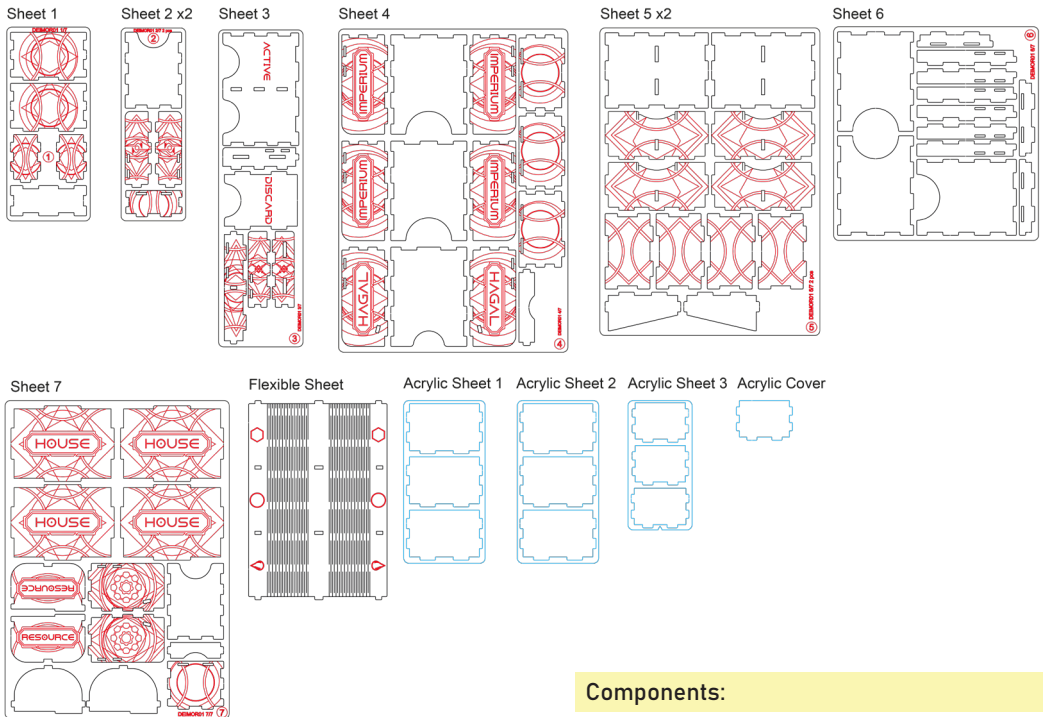

Compatible with Dune: Imperium® (2020) board game with Rise of Ix expansion and Dune: Imperium Deluxe Upgrade Pack
Assembly Guide

Brief assembly instructions:

1. Unpack and arrange the sheets in order.
2. Compare details on the sheets with details in the pictures of the guide.
3. Study the pictures of unassembled product.
4. Start your assembly, taking the necessary parts out of the sheets in a certain order.