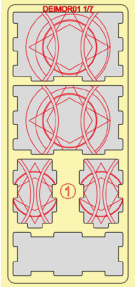

Legend:

- Details to be extruded
- Details not used in this assembly
- Details to be glued
- Details to be connected without glue

Components:

- 9 sheets extrusion molds
- 4 player boards
- 3 acrylic sheet extrusion mold
- 1 acrylic cover
- 1 flexible sheet
- 1 sandpaper for stripping parts
- Assembly guide

Sheet 1

Intrigue Cardholders *2

Intended for Intrigue cards.

Sheets 2*2, Acrylic
Sheet 3

First of all, remove
the protective covering
from BOTH sides
of the acrylic piece.
Assemble the tray
only after taking off
the coverings.