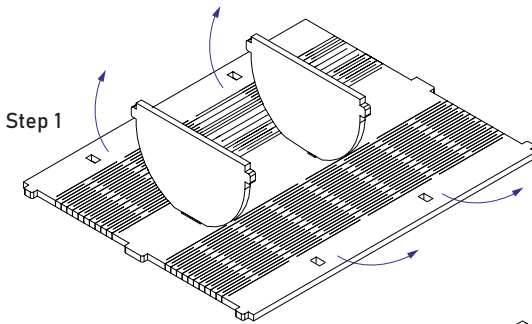

Sheets 5*2, 7

Reserve Cardholders *3

Intended for Reserve cards.

Sheet 6, Acrylic Sheet 2

First of all, remove the protective covering from BOTH sides of the acrylic piece. Assemble the tray only after taking off the coverings.

ONE SMART BOX

Dune: Imperium® Board Game Organizer DEIMOR01

Compatible with Dune: Imperium® (2020) board game
with Rise of Ix expansion and Dune: Imperium Deluxe Upgrade Pack

Resource Tray

Intended for water, solari and spice tokens.

Please mind that the engravings should be on the outside of the box.

Sheet 7, Flexible Sheet

Please note that one side of the tray is higher than the other. During the assembly please check that the higher side of the flexible sheet is on the same side as the ledge.