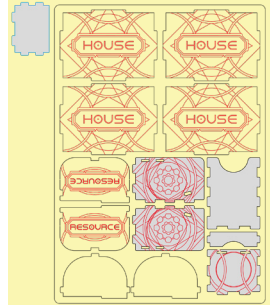

Please mind that the engravings should be on the outside of the box.

Sheet 7, Flexible Sheet

Please note that one side of the tray is higher than the other. During the assembly please check that the higher side of the flexible sheet is on the same side as the ledge.

ONE SMART BOX

Dune: Imperium® Board Game Organizer

DEIMOR01

Compatible with Dune: Imperium® (2020) board game
with Rise of Ix expansion and Dune: Imperium Deluxe Upgrade Pack

Tech Tray

Intended for Technology tiles.

Sheet 7, Acrylic Cover

Step 1

Step 2

Step 3

First of all, remove the protective covering from BOTH sides of the acrylic piece. Assemble the tray only after taking off the coverings.

Player Boards *4

Intended for a more convenient player token organization during the game. The boards have separate slots for each type of resource tokens, meeples and soldiers. Leader tile should be put into the middle slot. Also fits miniatures from the Deluxe Upgrade Pack.