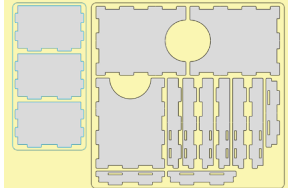

Intended for cubes, discs, Control markers, agents, Combat marker, 10-card starting deck.

The cards should be put in the tray on top of the rest player tokens at an angle. To take the cards out conveniently just push the corner of the deck.

Sheets 5*2, 7

Reserve Cardholders *3

Intended for Reserve cards.

Sheet 6, Acrylic Sheet 2

First of all, remove the protective covering from BOTH sides of the acrylic piece. Assemble the tray only after taking off the coverings.