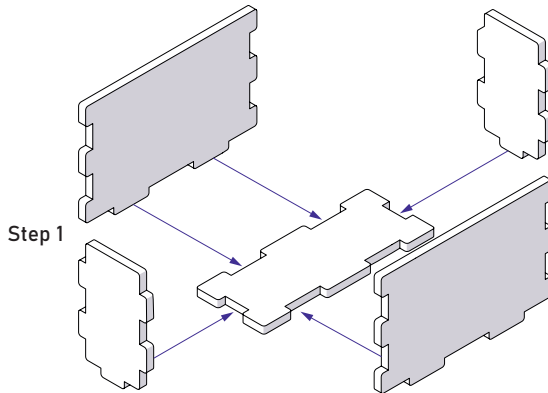

ONE SMART BOX

Dune: Imperium® Board Game Organizer

DEIMOR01

Compatible with Dune: Imperium® (2020) board game
with Rise of Ix expansion and Dune: Imperium Deluxe Upgrade Pack

Token Tray

Intended for Mentat, First Player marker
and all Alliance tokens.

Sheet 1

Intrigue Cardholders *2

Intended for Intrigue cards.

Sheets 2*2, Acrylic
Sheet 3

First of all, remove
the protective covering
from BOTH sides
of the acrylic piece.
Assemble the tray
only after taking off
the coverings.