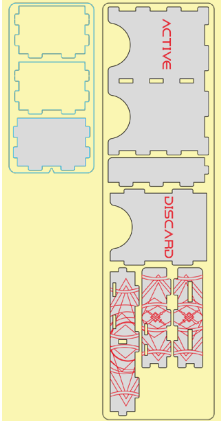

- To assemble each tray you need a wood glue for extra strength. (We recommend Titebond 2 Wood Glue or Beacon 527).
- Please make sure you assembled each tray correctly before gluing it together.
- Use stationery knife to cut the bits that connect details to the frame.
- Remove the details from the frame with a rotational motion along the axis formed by the bits you just cut.
- Use stationery knife and sandpaper to remove all the remaining connection bits.
- Please note that the engraving must be on the outside of the boxes.
- You may fix the box with rubber bands after gluing it. This will save you time and simplify the assembly.
- Make sure to remove the protective covering from BOTH sides of the acrylic pieces. Use a hairdryer for easier removal of it if necessary. Just heat the acrylic surface a little to remove the covering much easier!
- Leave your finished insert overnight to dry completely.

Sheet 1

Intrigue Cardholders *2

Intended for Intrigue cards.

Sheets 2*2, Acrylic
Sheet 3

First of all, remove
the protective covering
from BOTH sides
of the acrylic piece.
Assemble the tray
only after taking off
the coverings.

ONE SMART BOX

Dune: Imperium® Board Game Organizer DEIMOR01

Compatible with Dune: Imperium® (2020) board game
with Rise of Ix expansion and Dune: Imperium Deluxe Upgrade Pack
Assembly Guide

Conflict Cardholder

Intended for Conflict cards.

Sheet 1, Acrylic Cover

The Discard slot is intended for the cards that are not used during the game.

First of all, remove the protective covering from BOTH sides of the acrylic piece. Assemble the tray only after taking off the coverings.