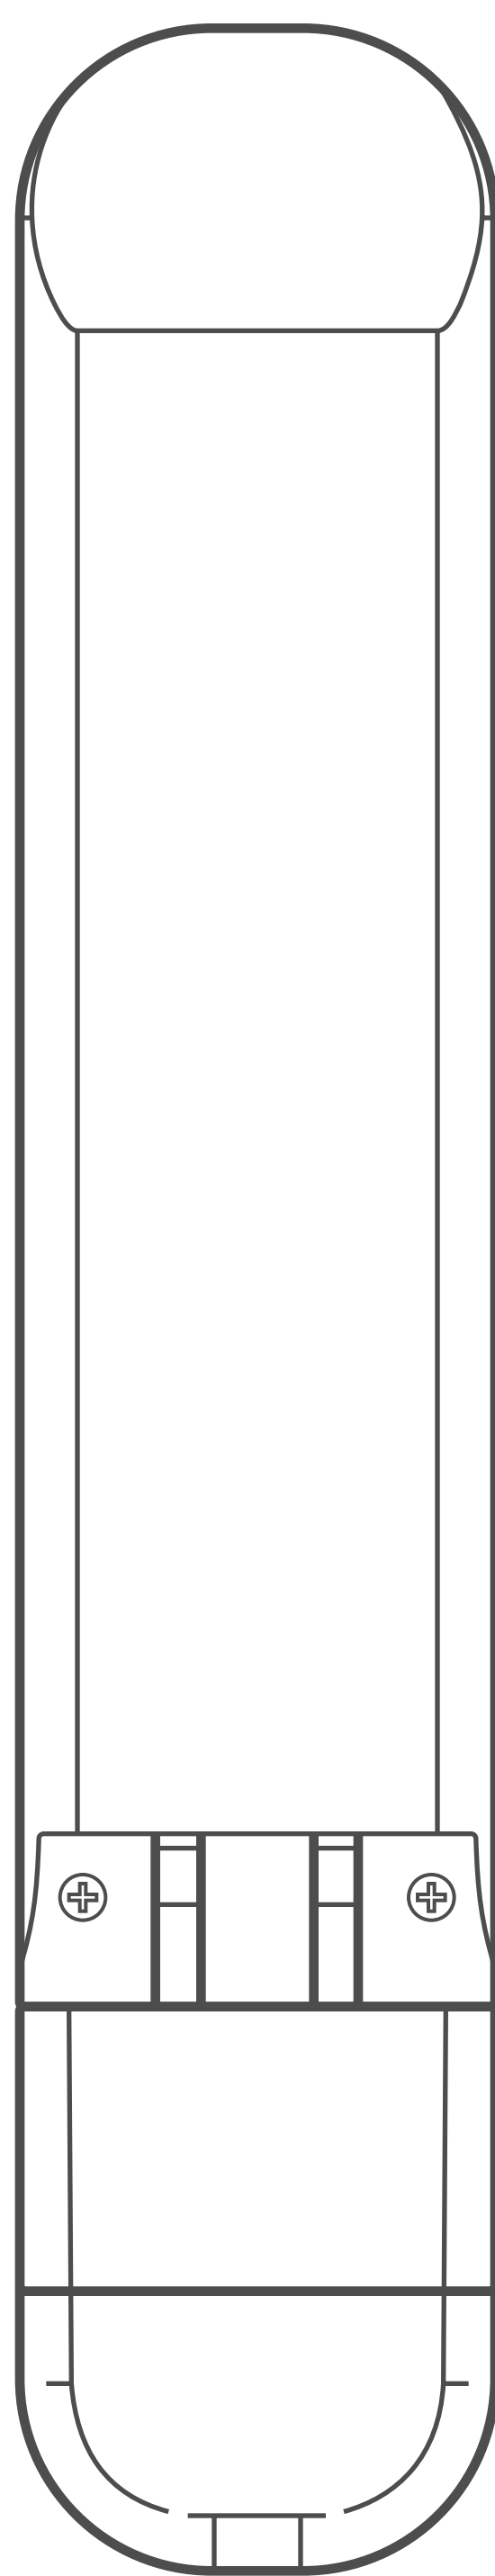

Deeper Connect

Wi-Fi Adapter

Default Wi-Fi Name:

DeeperWiFi-xxxx

Default Password:

ilovedeeper

Admin URL:

34.34.34.34