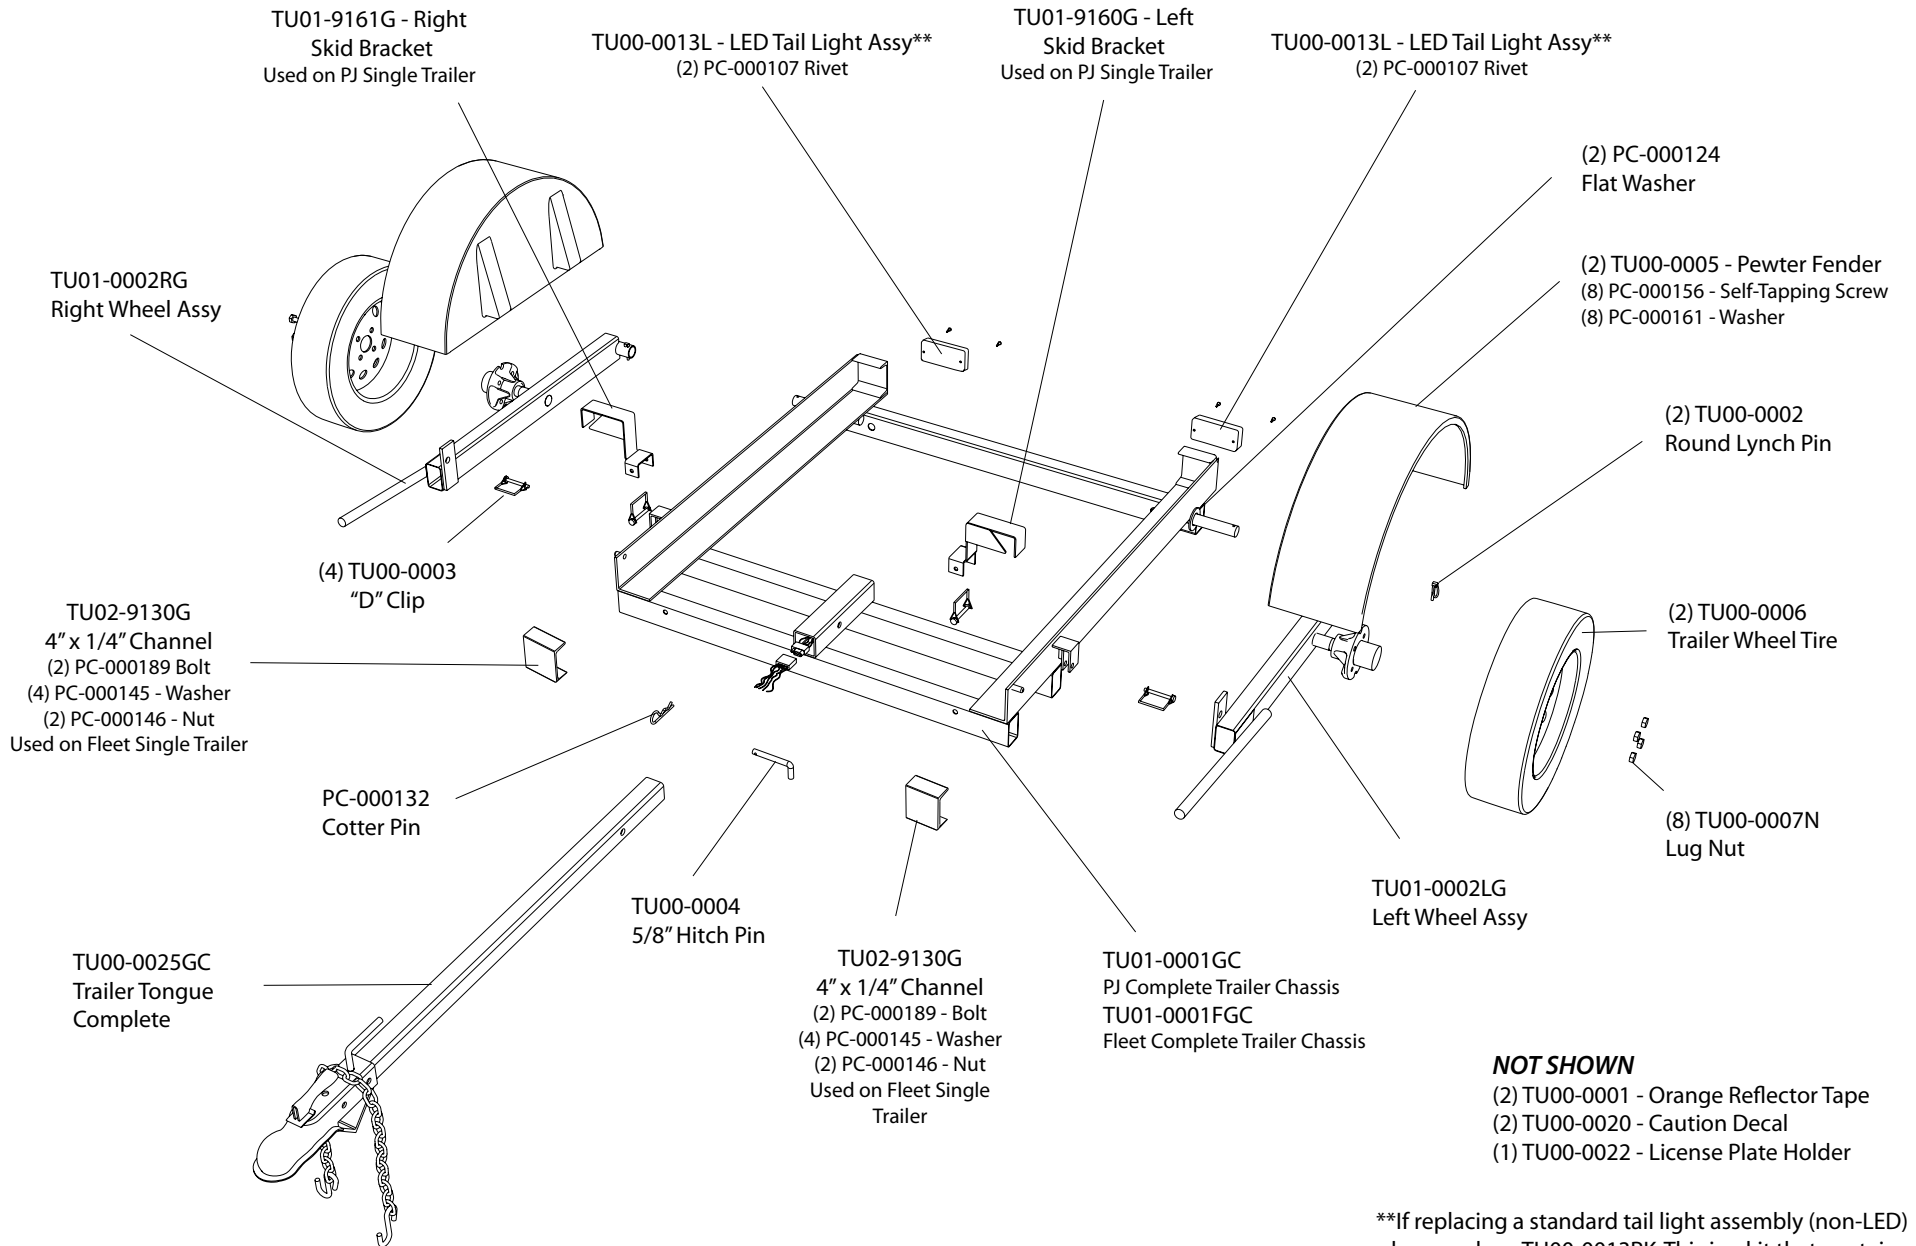

TU01-1000 - PJ Single Trailer Chassis
TU01-1001 - Fleet Single Trailer Chassis

NOT SHOWN
 (2) TU00-0001 - Orange Reflector Tape
 (2) TU00-0020 - Caution Decal
 (1) TU00-0022 - License Plate Holder

**If replacing a standard tail light assembly (non-LED) please order a TU00-0013RK. This is a kit that contains an LED tail light, adapter plate, and fasteners.