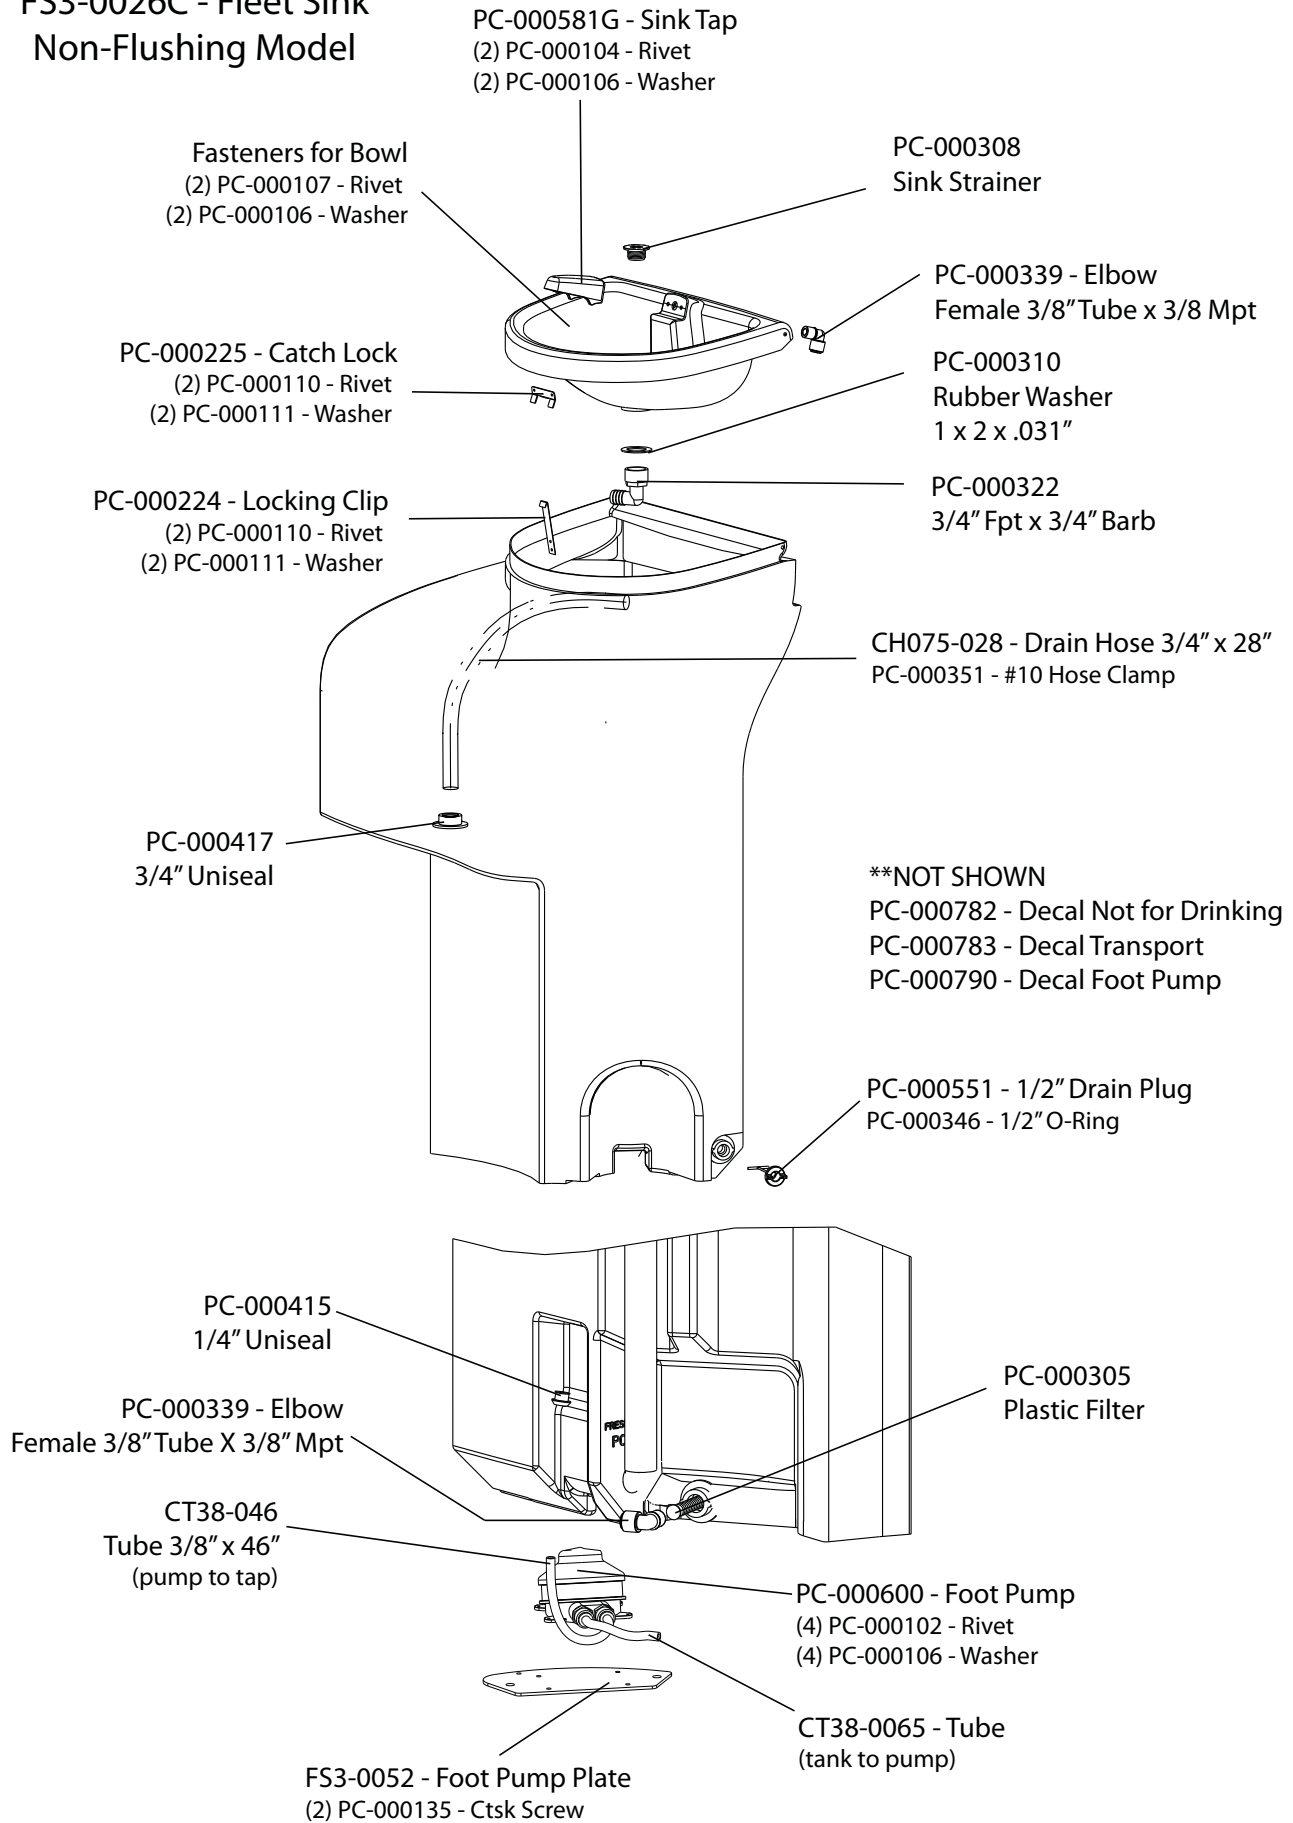

FS3-0026C - Fleet Sink Non-Flushing Model

FS3-0026CF - Fleet Sink Flushing Model

PC-000581G - Sink Tap
(2) PC-000104 - Rivet
(2) PC-000106 - Washer

Fasteners for Bowl
(2) PC-000107 - Rivet
(2) PC-000106 - Washer

PC-000310 - Rubber Washer
1" x 2" x .031"

PC-000225 - Catch Lock
(2) PC-000110 - Rivet
(2) PC-000111 - Washer

PC-000224 - Locking Clip
(2) PC-000110 - Rivet
(2) PC-000111 - Washer

PC-000415
1/4" Uniseal

PC-000339 - Elbow
Female 3/8" Tube X 3/8" Mpt

CT38-046
Tube 3/8" x 46"
(pump to tap)

PC-000308
Sink Strainer

FS3-0052 - Foot Pump Plate
(2) PC-000135 - Ctsk Screw

PC-000339 - Elbow
Female 3/8" Tube x 3/8" Mpt

PC-000322
3/4" Fpt x 3/4" Barb

CH075-028 - Drain Hose 3/4" x 28"
PC-000351 - #10 Hose Clamp

CH100-050
1" x 50" Hose

PC-000901 - Fitting
3/4" Mpt x 1" Hose

PC-000900 - Fitting
3/4" Mpt x 1" Barb

PC-000903 - Valve
3-Way 3/4" Npt

PC-100213 - Bracket
(2) PC-000135 - Screw Ctsk

PC-000901 - Fitting
3/4" Mpt x 1" Hose