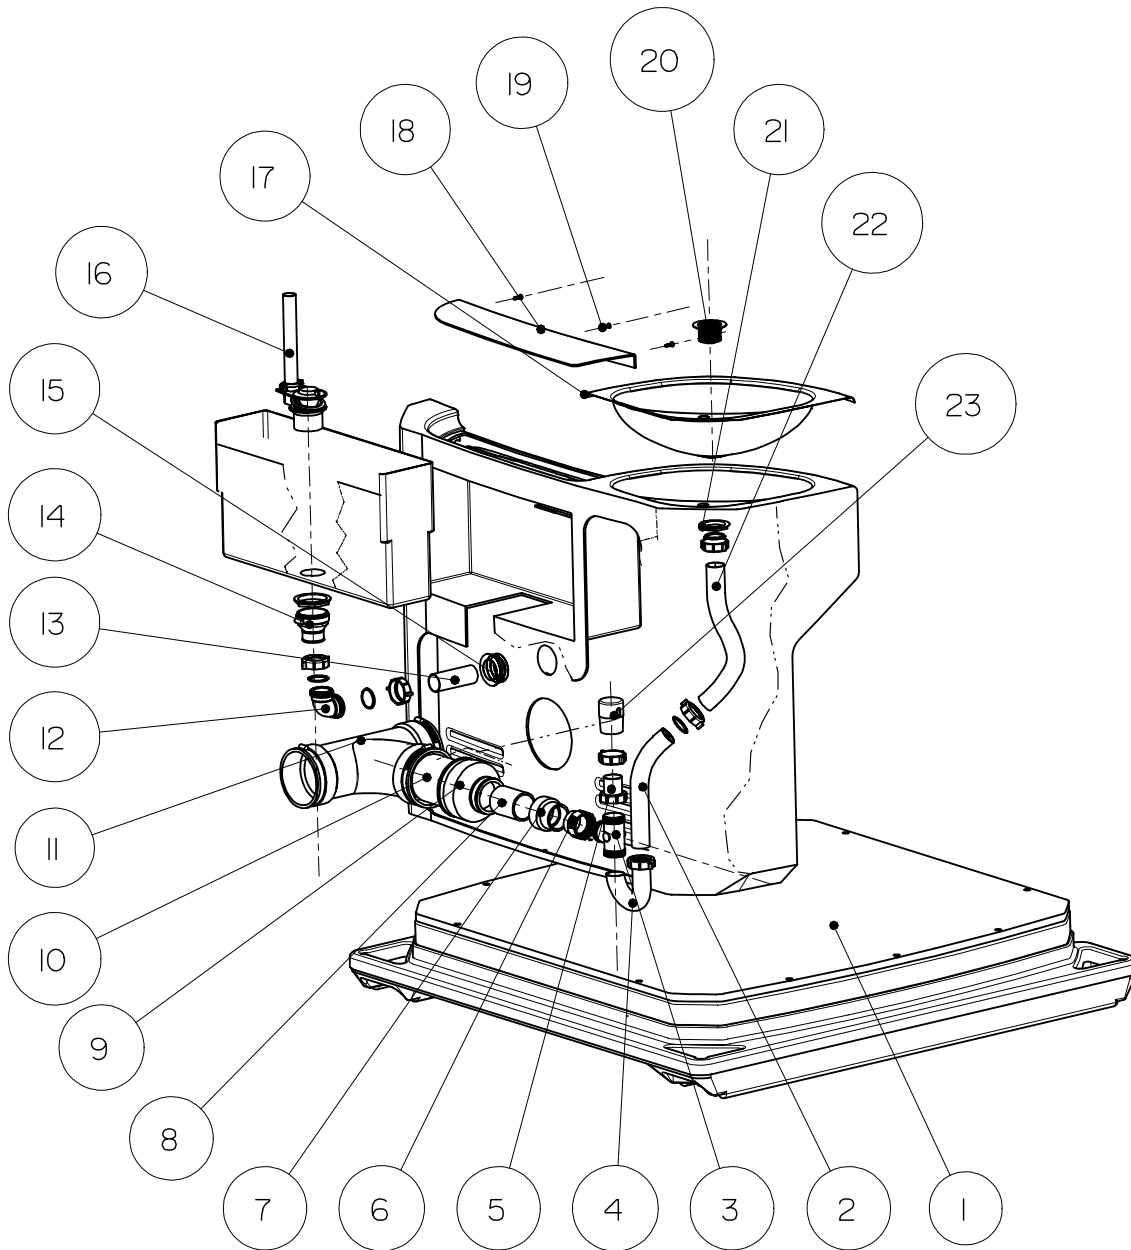

ITEM	PART #	DESCRIPTION	QTY
1	SCI-0022	VANITY W/ DECAL	1
2	SCI-0091	LONGTUBE, 1/2" O.D. x 50"	1
3	PC-100302	WATER CONNECTOR/ REGULATOR	1
4	PC-100306	PKR FEM. CONN. 1/2" TUBE/PIPE	2
5	SCI-0092	PLASTIC TUBE, 1/2" O.D. x 2" LONG PKR	1
6	PC-100307	UNION TEE, 1/2"	1
7	SCI-0090	PLASTIC TUBE, 1/2 O.D.X 14"	1
8	PC-100400	WATER FILL VALVE	1
9	PC-000163	SCREW #10X.75" SELF TAP SPANN	3
10	SCI-0021	VANITY LID	1
11	SCI-0030	FIBERGLASS SINK BOWL	1
12	PC-100580	WATER FAUCET TAP, CITY MAINS	1

# SIGNATURE SERIES CITY MAINS WASTE PLUMBING

ITEM	PART #	DESCRIPTION	QTY
1	SCI-0020	BASE COMPLETE W/FLOOR	1
2	PC-100524	Flex Connector Piece, 1-1/2" x 12" w/nut	1
3	PC-100513	SLIP "T" - 1 1/2"	1
4	PC-100510	1 1/2 J-BEND W/CAPTURED NUT	1
5	PC-100503	1 1/2 X 2" FLANGED TAILPIECE	1
6	PC-100558	PVC ADAPT. - 1 1/2 THR X GLUE	1
7	PC-100557	PVC GLUE IN ADAPT. - 2 X 1-1/2	1
8	PC-100535	PIPE 2" PVC SCHED 40 3" LONG	1
9	PC-100556	4 X 2 FERNCO COUPLING	1
10	PC-100504	4" x 2" SCHED. 40 PVC PIPE	1
11	PC-100555	4 X 4 X 2 RUBBER TEE	1
12	PC-100511	90 DEG. SLIP ELBOW - 1 1/2"	1
13	PC-100500	1 1/2" X 12" FLANGED TAILPIECE	1
14	PC-100522	FERNCO 2"X1 1/2"DRAIN/TRAP CON	1
15	PC-100519	PAN CONNECTOR	1
16	PC-100410	WATER FLUSH VALVE	1
17	SCI-0030	FIBERGLASS SINK BOWL	1
18	SCI-0021	VANITY LID	1
19	PC-000163	SCREW #10X.75" SELF TAP SPANN	3
20	PC-000300	SINK STRAINER W/GASKET	1
21	PC-000341	STRAINER 1-1/2" MTL HEX NUT	1
22	PC-100523	Flex Tailpiece, 1-1/2" x 12" w/nut	1
23	PC-100521	VACUUM BREAKER - 1 1/2"	1

4" RUBBER CONNECTOR  
(CONNECTS TO A 4" PVC PIPE)

3/4" GARDEN HOSE CONNECTION