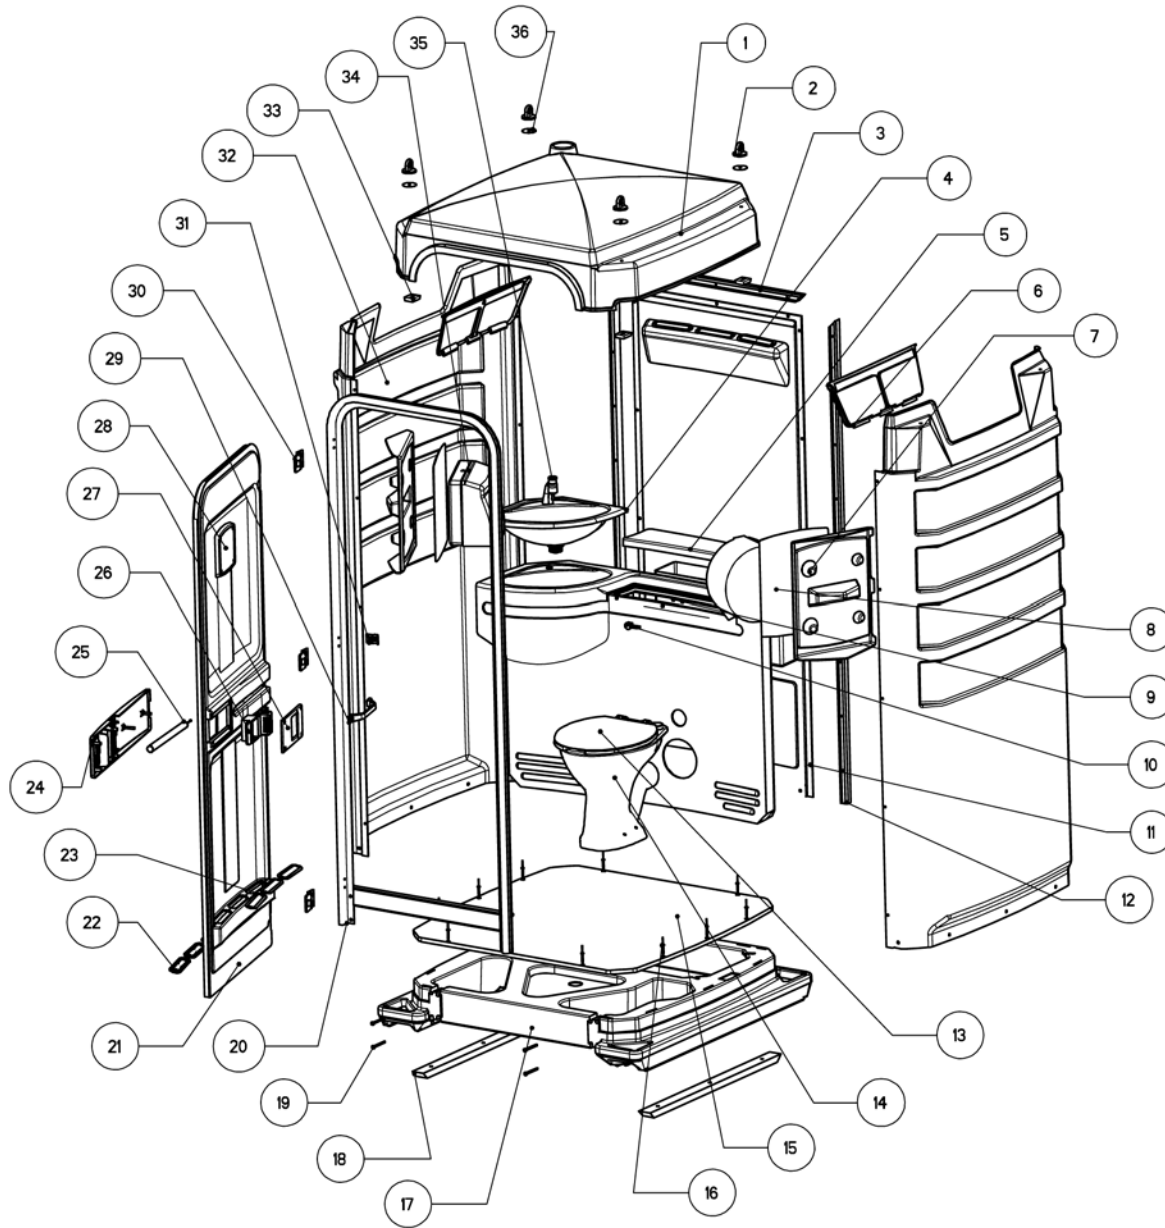

# SIGNATURE SERIES CITY MAINS WASTE PLUMBING

ITEM	PART #	DESCRIPTION	QTY
1	SCI-0020	BASE COMPLETE W/FLOOR	1
2	PC-100524	Flex Connector Piece, 1-1/2" x 12" w/nut	1
3	PC-100513	SLIP "T" - 1 1/2"	1
4	PC-100510	1 1/2 J-BEND W/CAPTURED NUT	1
5	PC-100503	1 1/2 X 2" FLANGED TAILPIECE	1
6	PC-100558	PVC ADAPT. - 1 1/2 THR X GLUE	1
7	PC-100557	PVC GLUE IN ADAPT. - 2 X 1-1/2	1
8	PC-100535	PIPE 2" PVC SCHED 40 3" LONG	1
9	PC-100556	4 X 2 FERNCO COUPLING	1
10	PC-100504	4" x 2" SCHED. 40 PVC PIPE	1
11	PC-100555	4 X 4 X 2 RUBBER TEE	1
12	PC-100511	90 DEG. SLIP ELBOW - 1 1/2"	1
13	PC-100500	1 1/2" X 12" FLANGED TAILPIECE	1
14	PC-100522	FERNCO 2"X1 1/2"DRAIN/TRAP CON	1
15	PC-100519	PAN CONNECTOR	1
16	PC-100410	WATER FLUSH VALVE	1
17	SCI-0030	FIBERGLASS SINK BOWL	1
18	SCI-0021	VANITY LID	1
19	PC-000163	SCREW #10X.75" SELF TAP SPANN	3
20	PC-000300	SINK STRAINER W/GASKET	1
21	PC-000341	STRAINER 1-1/2" MTL HEX NUT	1
22	PC-100523	Flex Tailpiece, 1-1/2" x 12" w/nut	1
23	PC-100521	VACUUM BREAKER - 1 1/2"	1

SIGNATURE CITY MAINS MISCELLANEOUS PARTS

ITEM	PART #	DESCRIPTION	QTY
1	SGI-0004	PANEL, REAR	1
2	PC-100450	REAR ROUND HATCH	1
3	PC-100455	RECTANGLE HATCH CITY MAINS	1
4	PC-000104	RIVET- 6IO SMALL FLANGE	22
5	PC-100302	WATER CONNECTOR/ REGULATOR	1
6	PC-100306	PKR FEM. CONN. 1/2" TUBE/PIPE	2
7	SCI-0092	PLASTIC TUBE, 1/2" O.D. x 2" LONG PKR	1
8	PC-100307	UNION TEE, 1/2"	1
9	SCI-0040	TOILET, PORCELAIN	1
10	PC-000187	SPRING CABLE GROMMET	4
11	PC-000159	SCREW 1/4-20X3 PHILIP HD SS	4
12	PC-000204CB	SEAT, TOILET W/LID	1
13	PC-000203	SEAT HARDWARE NEW STYLE	2
14	PC-000415	FLUSH HANDLE	1
15	SCI-0022	VANITY W/ DECAL	1