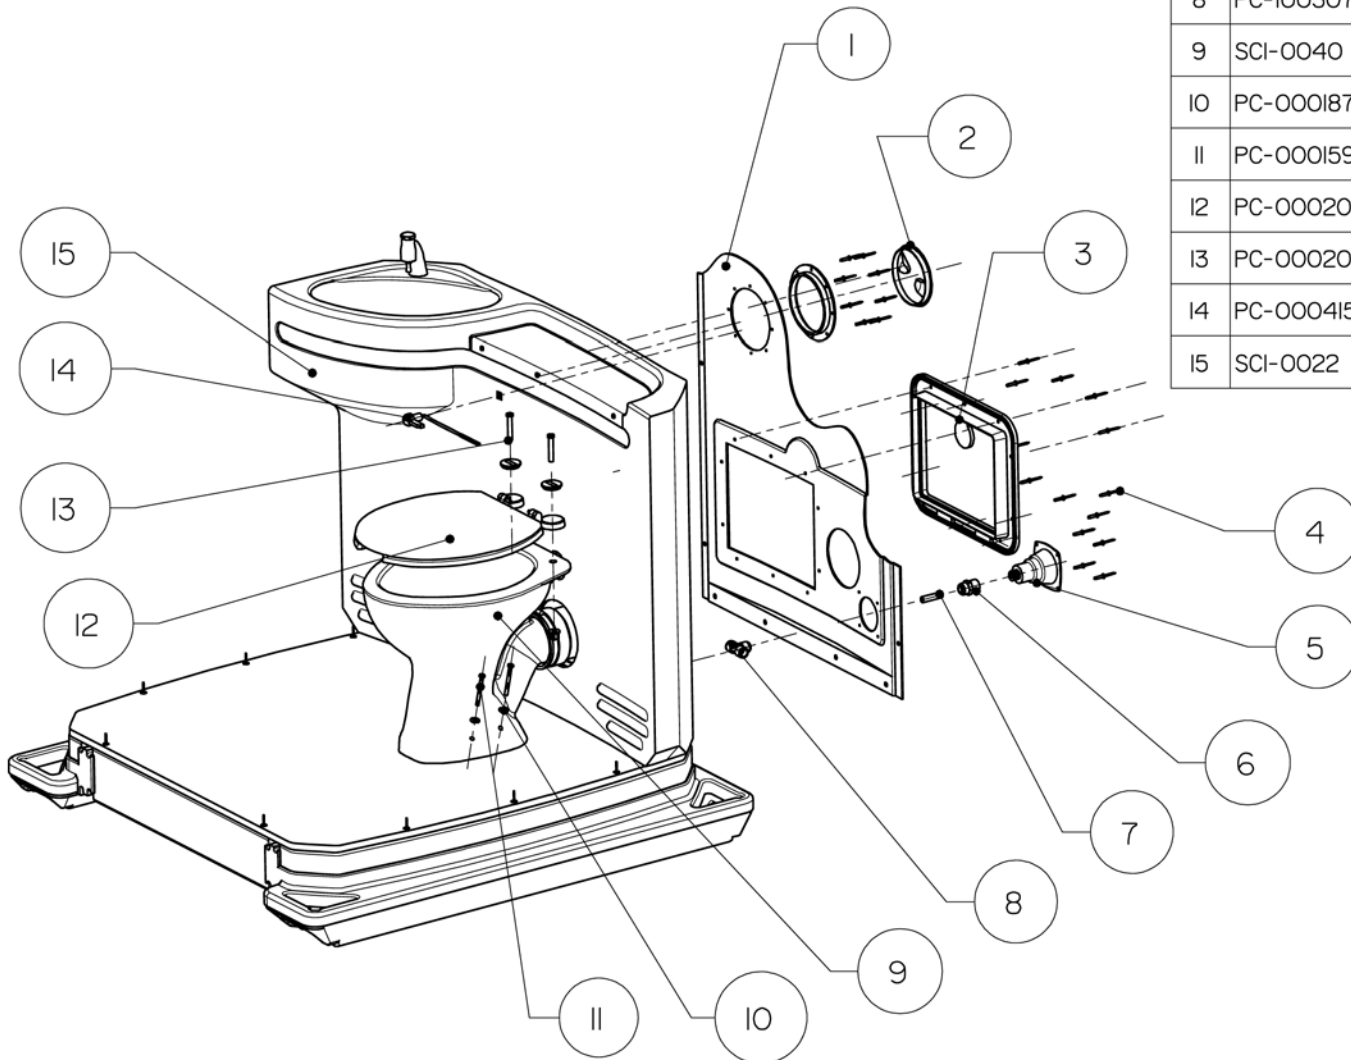

SIGNATURE CITY MAINS MISCELLANEOUS PARTS

ITEM	PART #	DESCRIPTION	QTY
1	SGI-0004	PANEL, REAR	1
2	PC-100450	REAR ROUND HATCH	1
3	PC-100455	RECTANGLE HATCH CITY MAINS	1
4	PC-000104	RIVET- 6IO SMALL FLANGE	22
5	PC-100302	WATER CONNECTOR/ REGULATOR	1
6	PC-100306	PKR FEM. CONN. 1/2" TUBE/PIPE	2
7	SCI-0092	PLASTIC TUBE, 1/2" O.D. x 2" LONG PKR	1
8	PC-100307	UNION TEE, 1/2"	1
9	SCI-0040	TOILET, PORCELAIN	1
10	PC-000187	SPRING CABLE GROMMET	4
11	PC-000159	SCREW 1/4-20X3 PHILIP HD SS	4
12	PC-000204CB	SEAT, TOILET W/LID	1
13	PC-000203	SEAT HARDWARE NEW STYLE	2
14	PC-000415	FLUSH HANDLE	1
15	SCI-0022	VANITY W/ DECAL	1