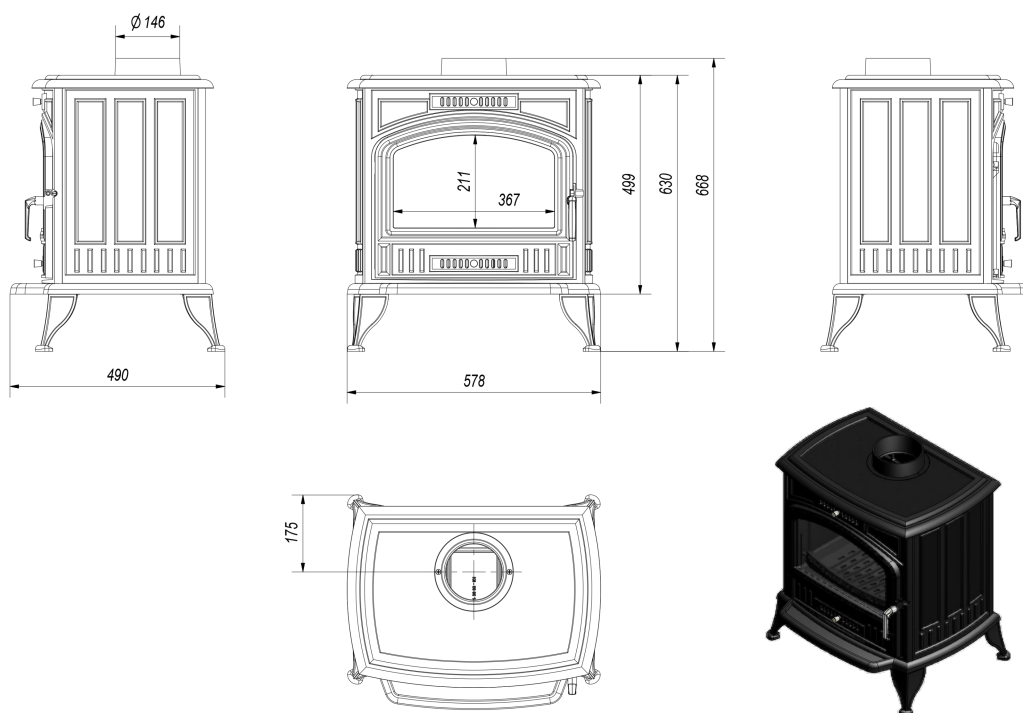

### **CONVENIENT TO USE**

The cold handle system allows to disassembly it when the stove is in use.

Ash drawer / ashtray, where the remains of burnt wood are gathered and grate for easy ash removal.

Reduced soot deposition through a system of pure glass (air curtain).

## Technical drawing

---