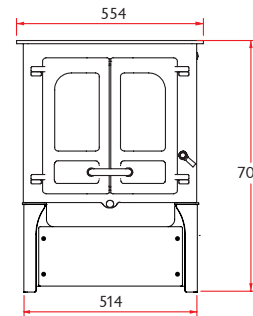

## STOVE DIMENSIONS

The Charnwood Island I is the smallest stove in the Island collection. Its uncomplicated looks and gentle curves ensure it sits well in any situation; be it modern or traditional. Delivering a nominal output of 5kW of heat it can take a log length of up to 370mm (14.5”).

STORE STAND

**Heat Output to Room**

5kW (17,500 Btu/hr)

**Flue Outlet**

Top or Rear 150mm (6”) diameter

**Maximum Log Length**

370mm (14.5 inches)

**Weight**