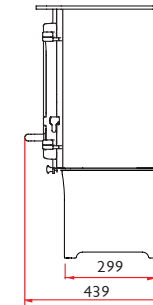

## STOVE DIMENSIONS

The Charnwood Island I is the smallest stove in the Island collection. Its uncomplicated looks and gentle curves ensure it sits well in any situation; be it modern or traditional. Delivering a nominal output of 5kW of heat it can take a log length of up to 370mm (14.5”).

STORE STAND

**Heat Output to Room**

5kW (17,500 Btu/hr)

**Flue Outlet**

Top or Rear 150mm (6”) diameter

**Maximum Log Length**

370mm (14.5 inches)

**Weight**