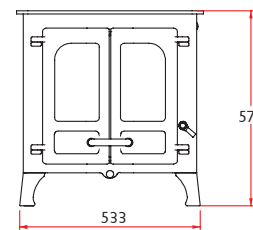

## STOVE DIMENSIONS

The Charnwood Island I is the smallest stove in the Island collection. Its uncomplicated looks and gentle curves ensure it sits well in any situation; be it modern or traditional. Delivering a nominal output of 5kW of heat it can take a log length of up to 370mm (14.5”).

STORE STAND

**Heat Output to Room**

5kW (17,500 Btu/hr)

**Flue Outlet**

Top or Rear 150mm (6”) diameter

**Maximum Log Length**

370mm (14.5 inches)

**Weight**

Low Legs: 130kg

High Legs: 133kg

Store Stand: 139kg

**Optional Accessories**

Ash Carrier

Vertical Rear Flue Connector

HIGH LEG

LOW LEG