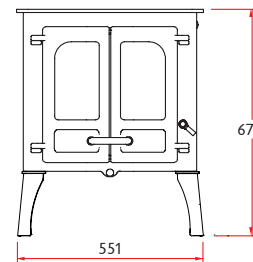

## STOVE DIMENSIONS

The Charnwood Island I is the smallest stove in the Island collection. Its uncomplicated looks and gentle curves ensure it sits well in any situation; be it modern or traditional. Delivering a nominal output of 5kW of heat it can take a log length of up to 370mm (14.5”).

STORE STAND

**Heat Output to Room**

5kW (17,500 Btu/hr)

**Flue Outlet**

Top or Rear 150mm (6”) diameter

**Maximum Log Length**

370mm (14.5 inches)

**Weight**

Low Legs: 130kg

High Legs: 133kg

Store Stand: 139kg

**Optional Accessories**

Ash Carrier

Vertical Rear Flue Connector

HIGH LEG

LOW LEG