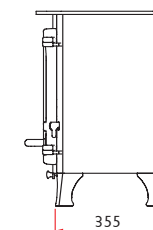

## STOVE DIMENSIONS

The Charnwood Island I is the smallest stove in the Island collection. Its uncomplicated looks and gentle curves ensure it sits well in any situation; be it modern or traditional. Delivering a nominal output of 5kW of heat it can take a log length of up to 370mm (14.5”).

STORE STAND

**Heat Output to Room**

5kW (17,500 Btu/hr)

**Flue Outlet**

Top or Rear 150mm (6”) diameter

**Maximum Log Length**

370mm (14.5 inches)

**Weight**

Low Legs: 130kg

High Legs: 133kg

Store Stand: 139kg

**Optional Accessories**

Ash Carrier

Vertical Rear Flue Connector

HIGH LEG

LOW LEG