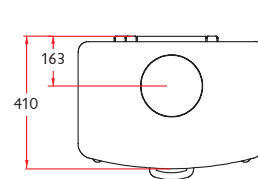

## STOVE DIMENSIONS

The Charnwood Island I is the smallest stove in the Island collection. Its uncomplicated looks and gentle curves ensure it sits well in any situation; be it modern or traditional. Delivering a nominal output of 5kW of heat it can take a log length of up to 370mm (14.5”).

STORE STAND

**Heat Output to Room**

5kW (17,500 Btu/hr)

**Flue Outlet**

Top or Rear 150mm (6”) diameter

**Maximum Log Length**

370mm (14.5 inches)

**Weight**