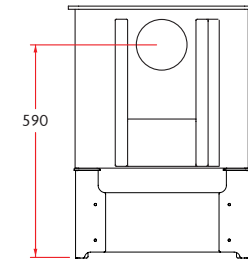

## STOVE DIMENSIONS

The Charnwood Island I is the smallest stove in the Island collection. Its uncomplicated looks and gentle curves ensure it sits well in any situation; be it modern or traditional. Delivering a nominal output of 5kW of heat it can take a log length of up to 370mm (14.5”).

STORE STAND

**Heat Output to Room**

5kW (17,500 Btu/hr)

**Flue Outlet**

Top or Rear 150mm (6”) diameter

**Maximum Log Length**

370mm (14.5 inches)

**Weight**