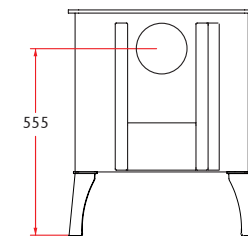

## STOVE DIMENSIONS

The Charnwood Island I is the smallest stove in the Island collection. Its uncomplicated looks and gentle curves ensure it sits well in any situation; be it modern or traditional. Delivering a nominal output of 5kW of heat it can take a log length of up to 370mm (14.5”).

STORE STAND

**Heat Output to Room**

5kW (17,500 Btu/hr)

**Flue Outlet**

Top or Rear 150mm (6”) diameter

**Maximum Log Length**

370mm (14.5 inches)

**Weight**

Low Legs: 130kg

High Legs: 133kg

Store Stand: 139kg

**Optional Accessories**

Ash Carrier

Vertical Rear Flue Connector

HIGH LEG

LOW LEG