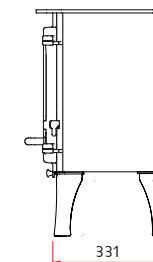

## STOVE DIMENSIONS

The Charnwood Island I is the smallest stove in the Island collection. Its uncomplicated looks and gentle curves ensure it sits well in any situation; be it modern or traditional. Delivering a nominal output of 5kW of heat it can take a log length of up to 370mm (14.5”).

STORE STAND

**Heat Output to Room**

5kW (17,500 Btu/hr)

**Flue Outlet**

Top or Rear 150mm (6”) diameter

**Maximum Log Length**

370mm (14.5 inches)

**Weight**

Low Legs: 130kg

High Legs: 133kg

Store Stand: 139kg

**Optional Accessories**

Ash Carrier

Vertical Rear Flue Connector

HIGH LEG

LOW LEG