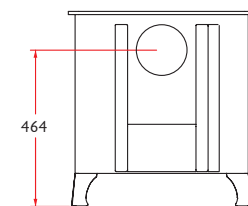

## STOVE DIMENSIONS

The Charnwood Island I is the smallest stove in the Island collection. Its uncomplicated looks and gentle curves ensure it sits well in any situation; be it modern or traditional. Delivering a nominal output of 5kW of heat it can take a log length of up to 370mm (14.5”).

STORE STAND

**Heat Output to Room**

5kW (17,500 Btu/hr)

**Flue Outlet**

Top or Rear 150mm (6”) diameter

**Maximum Log Length**

370mm (14.5 inches)

**Weight**

Low Legs: 130kg

High Legs: 133kg

Store Stand: 139kg

**Optional Accessories**

Ash Carrier

Vertical Rear Flue Connector

HIGH LEG

LOW LEG