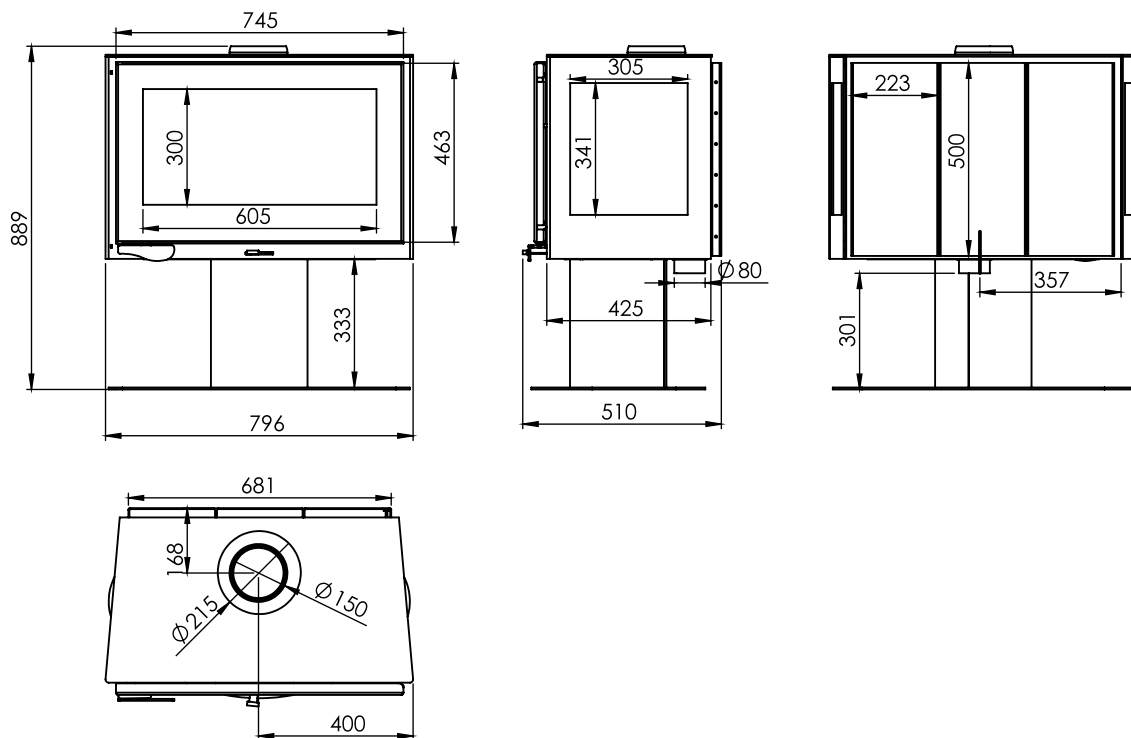

*Unit of measure and model dimensions may vary. E&OE.