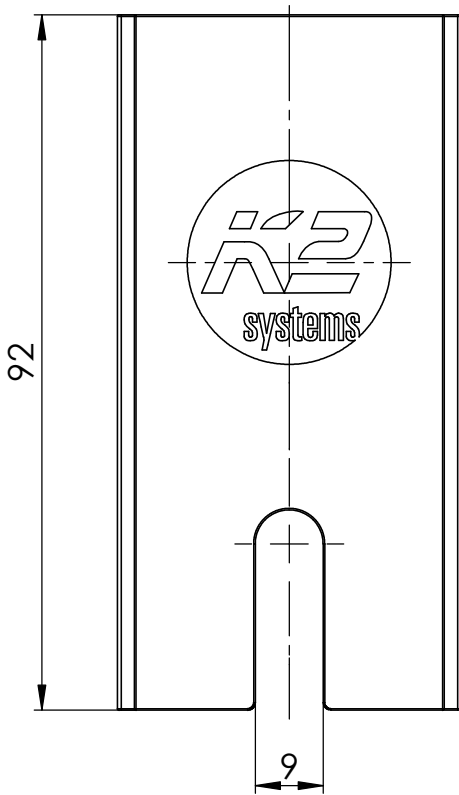

1 2 3 4

A

B

C

D

E

Isometric
S 1:1

F

K2 Systems GmbH
Industriestr. 18
71272 Renningen
Germany
+49 7159 42059-0

Designation:

Data sheet
Distance pad

	Name	Date	Material:	Item no.:	1002361	A4
Designed	Renz	07.07.2010	PA6.6-GF35/PA6.6-GF50			
Approved	Renz	07.07.2010	Surface: blank	Drawing no.:	04-041-02	All dimensions in mm
Last change	A. Gerstenberger	18.05.2021	Weight: ca. 8.7 g/pc	Scale: 1:1		Sheet 1 of 1