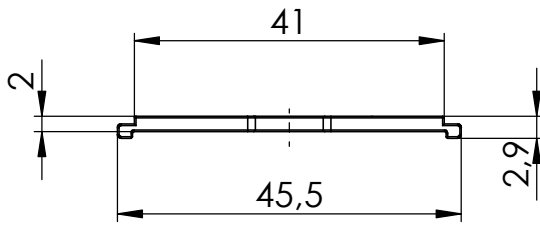

1 2 3 4

A

B

C

D

E

Isometric
S 1:1

F

K2 Systems GmbH
Industriestr. 18
71272 Renningen
Germany
+49 7159 42059-0

Designation:

Data sheet
Distance pad

	Name	Date	Material:	Item no.:	1002361	A4
Designed	Renz	07.07.2010	PA6.6-GF35/PA6.6-GF50			
Approved	Renz	07.07.2010	Surface: blank	Drawing no.:	04-041-02	All dimensions in mm
Last change	A. Gerstenberger	18.05.2021	Weight: ca. 8.7 g/pc	Scale: 1:1		Sheet 1 of 1