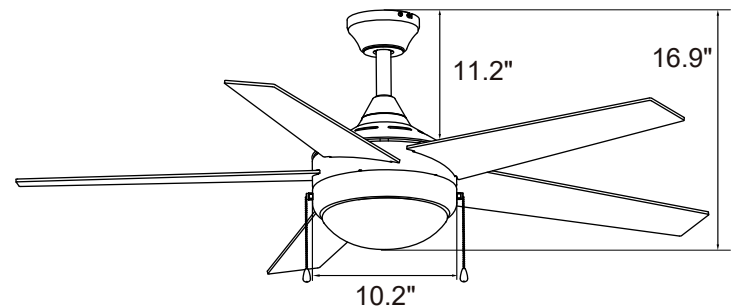

AC MOTOR 120V

2 X E26 LIGHT BULBS INCLUDED

AC Motor

- 3-Speed | Reversible
- Motor | 153 X 15mm
- RPM: High 200 Low 95
- 3990 CFM | 57 W | Efficiency = 80
- 6" Downrod Included

Blade

- 5-Blade | 52" Sweep
- Material: Highly-Compressed Plywood
- 12° Pitch

Light Kit

- 2 X E26 Light Bulb Base
- 2 Light Bulbs (Bulb: 8.5W/pcs, Warm Light, 800 Lumens/pcs)
- Lens: Glass

Control

- Pull Chain (Standard)
- Wall Control (Optional)

Certification

- ETL Listed

Warranty

- Fan Motor: One-Year Limited Warranty
- LED Light Kit: One-Year Limited Warranty
- Fan Blade: One-Year Limited Warranty
- Other: One-Year Limited Warranty

Measurements

- Dimensions(in.): 16.9 H (to lowest point) x 10.2 W (housing) x 11.2 H (top of blade)
- Product Weight (lbs.): 16 N.W. | 19 G.W.
- Box (in.): 24.4 W X 12.2 D X 12.8 H

Shipping

- Container Loading:
20GP 460 pcs | 40GP 950 pcs | 40HQ 1100 pcs

Dimensions

16.9"	10.2"	11.2"
Height (lowest point)	Width (housing)	Height (top of blade)

Wall Control Features:

- AC Motor Ceiling Fan Wall-Mounted Control and Receiver.
- For Fans: AC Motor Builder Grade Fans
- Fan Control: 3-speed Fan| Fan On/Off
- Light Control: Toggle Switch On/Off
- UL Listed for Dry Location