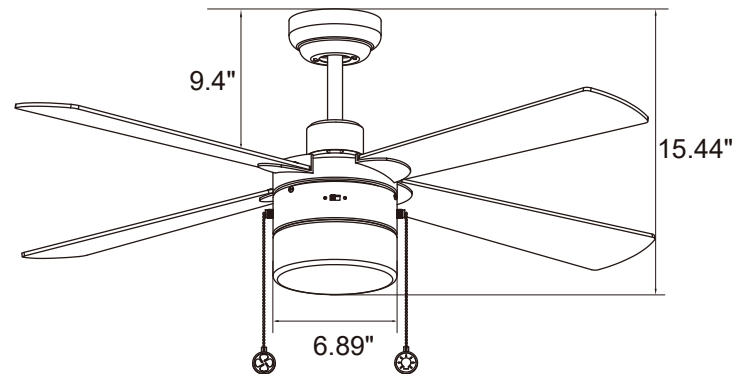

Measurements

- Dimensions(in.): 15.44 H (to lowest point) x 6.89 W (housing) x 9.4 H (top of blade)
- Product Weight (lbs.): 13 N.W. | 15.2 G.W.
- Box (in.): 24.3 W X 9.4 D X 10.4 H

Shipping

- Container Loading:
20GP 730 pcs | 40GP 1500 pcs | 40HQ 1750 pcs

Dimensions

15.44"	6.89"	9.4"
Height (lowest point)	Width (housing)	Height (top of blade)

Wall Control Features:

- AC Motor Ceiling Fan Wall-Mounted Control and Receiver.
- For Fans: AC Motor Builder Grade Fans
- Fan Control: 3-speed Fan| Fan On/Off
- Light Control: Toggle Switch On/Off
- UL Listed for Dry Location