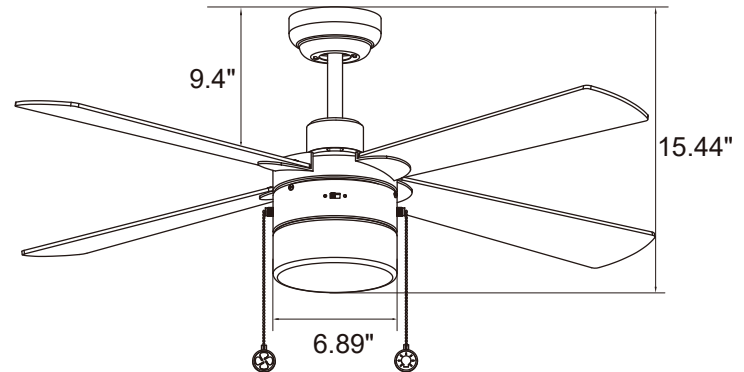

### Measurements

- Dimensions(in.): 15.44 H (to lowest point) x 6.89 W (housing) x 9.4 H (top of blade)
- Product Weight (lbs.): 13 N.W. | 15.2 G.W.
- Box (in.): 24.3 W X 9.4 D X 10.4 H

### Dimensions

15.44"	6.89"	9.4"
Height (lowest point)	Width (housing)	Height (top of blade)