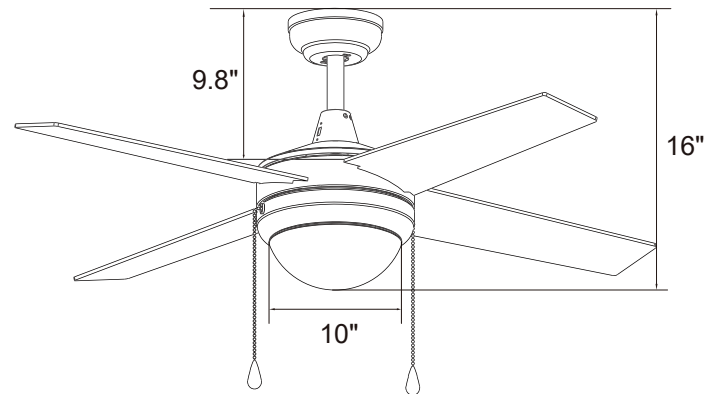

AC MOTOR 120V

2 X E26 LIGHT BULBS INCLUDED

AC Motor

- 3-Speed | Reversible
- Motor | 153 X 12mm
- RPM: High 205 Low 55
- 4230 CFM | 58 W | Efficiency = 77
- 4" Downrod Included

Blade

- 4-Blade | 52" Sweep
- Material: Highly-Compressed Plywood
- 12° Pitch

Light Kit

- 2 X E26 Light Bulb Base
- 2 Light Bulbs (Bulb: 8.5W/pcs, Warm Light, 800 Lumens/pcs)
- Lens: Glass

Control

- Pull Chain (Standard)
- Wall Control (Optional)

Certification

- UL Listed

Warranty

- Fan Motor: One-Year Limited Warranty
- LED Light Kit: One-Year Limited Warranty
- Fan Blade: One-Year Limited Warranty
- Other: One-Year Limited Warranty

Measurements

- Dimensions(in.): 16 H (to lowest point) x 10 W (housing) x 9.8 H (top of blade)
- Product Weight (lbs.): 14.8 N.W. | 17.5 G.W.
- Box (in.): 24 W X 12.2 D X 11.2 H

Shipping

- Container Loading:
20GP 530 pcs | 40GP 1080 pcs | 40HQ 1268 pcs

Dimensions

16"	10"	9.8"
Height (lowest point)	Width (housing)	Height (top of blade)

Wall Control Features:

- AC Motor Ceiling Fan Wall-Mounted Control and Receiver.
- For Fans: AC Motor Builder Grade Fans
- Fan Control: 3-speed Fan| Fan On/Off
- Light Control: Toggle Switch On/Off
- UL Listed for Dry Location