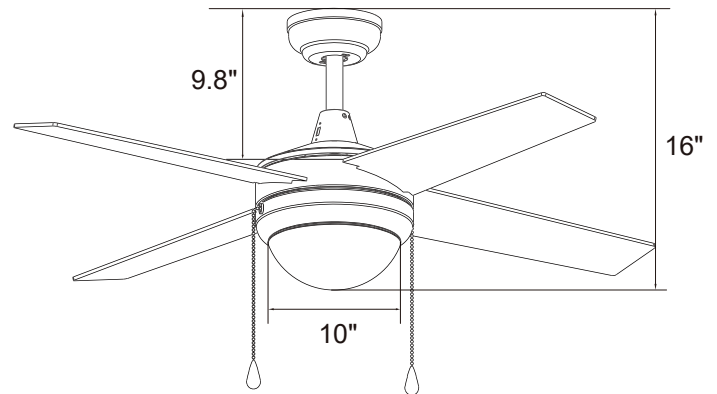

Light Kit

- 2 X E26 Light Bulb Base
- 2 Light Bulbs (Bulb: 8.5W/pcs, Warm Light, 800 Lumens/pcs)
- Lens: Glass

Control

- Pull Chain (Standard)
- Wall Control (Optional)

Certification

- UL Listed

Warranty

- Fan Motor: One-Year Limited Warranty
- LED Light Kit: One-Year Limited Warranty
- Fan Blade: One-Year Limited Warranty
- Other: One-Year Limited Warranty

Measurements

- Dimensions(in.): 16 H (to lowest point) x 10 W (housing) x 9.8 H (top of blade)
- Product Weight (lbs.): 14.8 N.W. | 17.5 G.W.
- Box (in.): 24 W X 12.2 D X 11.2 H

Shipping

- Container Loading:
20GP 530 pcs | 40GP 1080 pcs | 40HQ 1268 pcs

Dimensions

16"	10"	9.8"
Height (lowest point)	Width (housing)	Height (top of blade)

Wall Control Features:

- AC Motor Ceiling Fan Wall-Mounted Control and Receiver.
- For Fans: AC Motor Builder Grade Fans
- Fan Control: 3-speed Fan| Fan On/Off
- Light Control: Toggle Switch On/Off
- UL Listed for Dry Location