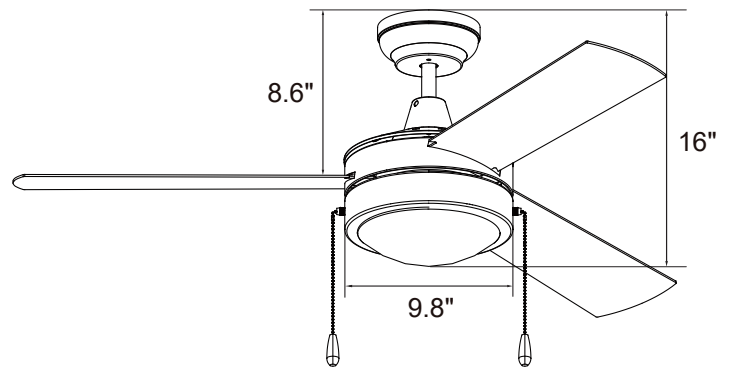

Light Kit

- 2 X E26 Light Bulb Base
- 2 Light Bulbs (Bulb: 8.5W/pcs, Warm Light, 800 Lumens/pcs)
- Lens: Glass

Control

- Pull Chain (Standard)
- Wall Control (Optional)

Certification

- ETL Listed

Warranty

- Fan Motor: One-Year Limited Warranty
- LED Light Kit: One-Year Limited Warranty
- Fan Blade: One-Year Limited Warranty
- Other: One-Year Limited Warranty

Measurements

- Dimensions(in.): 16 H (to lowest point) x 9.8 W (housing) x 8.6 H (top of blade)
- Product Weight (lbs.): 14.1 N.W. | 15.9 G.W.
- Box (in.): 23.4 W X 11.6 D X 12.6 H

Shipping

- Container Loading:
20GP 510 pcs | 40GP 1050 pcs | 40HQ 1230 pcs

Dimensions

16"	9.8"	8.6"
Height (lowest point)	Width (housing)	Height (top of blade)

Wall Control Features:

- AC Motor Ceiling Fan Wall-Mounted Control and Receiver.
- For Fans: AC Motor Builder Grade Fans
- Fan Control: 3-speed Fan| Fan On/Off
- Light Control: Toggle Switch On/Off
- UL Listed for Dry Location