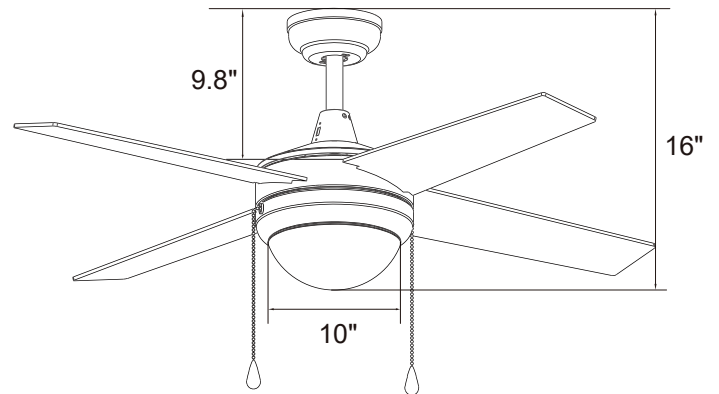

### Measurements

- Dimensions(in.): 16 H (to lowest point) x 10 W (housing) x 9.8 H (top of blade)
- Product Weight (lbs.): 14.6 N.W. | 16.8 G.W.
- Box (in.): 24 W X 12.2 D X 11.2 H

### Dimensions

16"	10"	9.8"
Height (lowest point)	Width (housing)	Height (top of blade)