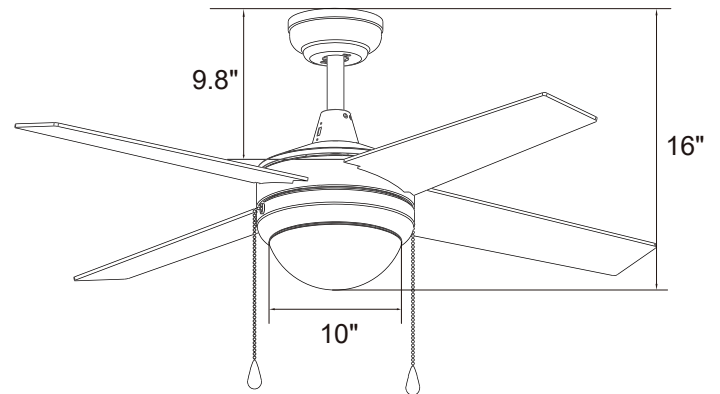

AC MOTOR 120V

2 X E26 LIGHT BULBS INCLUDED

AC Motor

- 3-Speed | Reversible
- Motor | 153 X 12mm
- RPM: High 190 Low 80
- 4300 CFM | 58 W | Efficiency = 77
- 4" Downrod Included

Blade

- 4-Blade | 48" Sweep
- Material: Highly-Compressed Plywood
- 12° Pitch

Light Kit

- 2 X E26 Light Bulb Base
- 2 Light Bulbs (Bulb: 8.5W/pcs, Warm Light, 800 Lumens/pcs)
- Lens: Glass

Control

- Pull Chain (Standard)
- Wall Control (Optional)

Certification

- UL Listed

Warranty

- Fan Motor: One-Year Limited Warranty
- LED Light Kit: One-Year Limited Warranty
- Fan Blade: One-Year Limited Warranty
- Other: One-Year Limited Warranty

Measurements

- Dimensions(in.): 16 H (to lowest point) x 10 W (housing) x 9.8 H (top of blade)
- Product Weight (lbs.): 14.6 N.W. | 16.8 G.W.
- Box (in.): 24 W X 12.2 D X 11.2 H

Shipping

- Container Loading:
20GP 530 pcs | 40GP 1080 pcs | 40HQ 1268 pcs

Dimensions

16"	10"	9.8"
Height (lowest point)	Width (housing)	Height (top of blade)

Wall Control Features:

- AC Motor Ceiling Fan Wall-Mounted Control and Receiver.
- For Fans: AC Motor Builder Grade Fans
- Fan Control: 3-speed Fan| Fan On/Off
- Light Control: Toggle Switch On/Off
- UL Listed for Dry Location