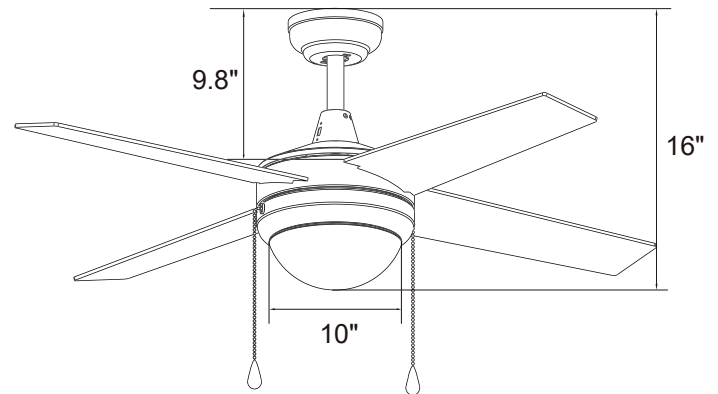

Measurements

- Dimensions(in.): 16 H (to lowest point) x 10 W (housing) x 9.8 H (top of blade)
- Product Weight (lbs.): 14.6 N.W. | 16.8 G.W.
- Box (in.): 24 W X 12.2 D X 11.2 H

Shipping

- Container Loading:
20GP 530 pcs | 40GP 1080 pcs | 40HQ 1268 pcs

SKU #	Motor/Blade Finish
VWGA-484C-L11-B2-1	Black Black Plywood Blades

EVERETT

4-Blade | 48"

AC MOTOR 120V

2 X E26 LIGHT BULBS INCLUDED

Dimensions

16"	10"	9.8"
Height (lowest point)	Width (housing)	Height (top of blade)