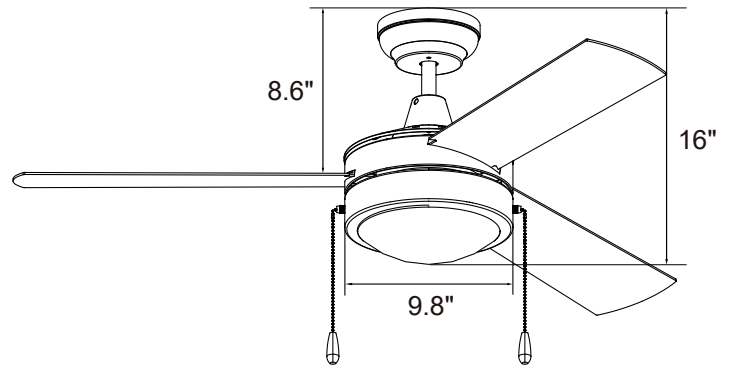

Light Kit

- 2 X E26 Light Bulb Base
- 2 Light Bulbs (Bulb: 8.5W/pcs, Warm Light, 800 Lumens/pcs)
- Lens: Glass

Control

- Pull Chain (Standard)
- Wall Control (Optional)

Certification

- ETL Listed

Warranty

- Fan Motor: One-Year Limited Warranty
- LED Light Kit: One-Year Limited Warranty
- Fan Blade: One-Year Limited Warranty
- Other: One-Year Limited Warranty

Measurements

- Dimensions(in.): 16 H (to lowest point) x 9.8 W (housing) x 8.6 H (top of blade)
- Product Weight (lbs.): 13.1 N.W. | 15.3 G.W.
- Box (in.): 23.4 W X 11.6 D X 12.6 H

Shipping

- Container Loading:
20GP 510 pcs | 40GP 1050 pcs | 40HQ 1230 pcs

Dimensions

16"	9.8"	8.6"
Height (lowest point)	Width (housing)	Height (top of blade)

Wall Control Features:

- AC Motor Ceiling Fan Wall-Mounted Control and Receiver.
- For Fans: AC Motor Builder Grade Fans
- Fan Control: 3-speed Fan| Fan On/Off
- Light Control: Toggle Switch On/Off
- UL Listed for Dry Location