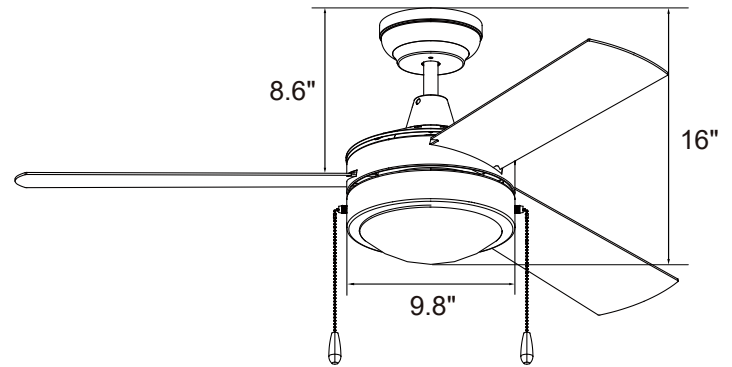

Measurements

- Dimensions(in.): 16 H (to lowest point) x 9.8 W (housing) x 8.6 H (top of blade)
- Product Weight (lbs.): 13.1 N.W. | 15.3 G.W.
- Box (in.): 23.4 W X 11.6 D X 12.6 H

Shipping

- Container Loading:
20GP 510 pcs | 40GP 1050 pcs | 40HQ 1230 pcs

SKU #	Motor/Blade Finish
VWGA-483C-L11-SC-1	Brushed Nickel Silver Plywood Blades

EVERETT

3-Blade | 48"

AC MOTOR 120V

2 X E26 LIGHT BULBS INCLUDED

Dimensions

16"	9.8"	8.6"
Height (lowest point)	Width (housing)	Height (top of blade)