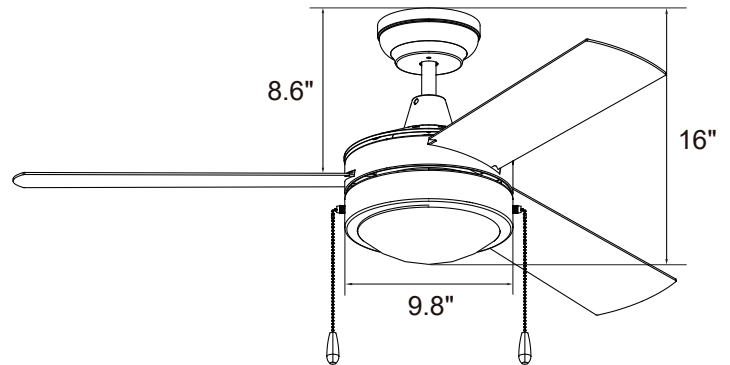

### Measurements

- Dimensions(in.): 16 H (to lowest point) x 9.8 W (housing) x 8.6 H (top of blade)
- Product Weight (lbs.): 13.1 N.W. | 15.3 G.W.
- Box (in.): 23.4 W X 11.6 D X 12.6 H

### Dimensions

16"	9.8"	8.6"
Height (lowest point)	Width (housing)	Height (top of blade)