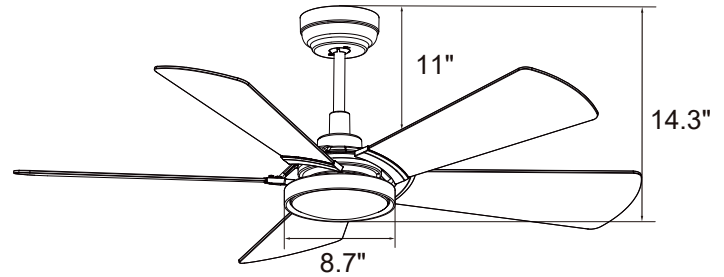

DC MOTOR 120V

INTEGRATED LED LIGHT KIT

DC Motor

- 10-Speed | Reversible
- Motor | 164 X 15mm
- RPM: High 140 Low 45
- 5100 CFM | 26 W | Efficiency = 172
- 6" Downrod Included

Blade

- 5-Blade | 56" Sweep
- Material: Highly-Compressed Plywood
- 16° Pitch

- Dimensions(in.): 14.3 H (to lowest point) x 8.7 W(housing)
 x 11 H (top of blade)
- Product Weight (lbs.): 13.3 N.W. | 17.4 G.W.
- Box (in.): 24.6 W X 11.6 D X 9.5 H

Shipping

- Container Loading:
 20GP 790 pcs | 40GP 1625 pcs | 40HQ 1900 pcs

Dimensions

14.3"	8.7"	11"
Height (lowest point)	Width (housing)	Height (top of blade)

Fan Control Options

Simple and intuitive design with standard layout.

Multifunctional: fan speed control, fan forward/reverse direction, fan on/off, light brightness adjustment, warm/cool light switch, light on/off. RF pairing, and Wi-Fi pairing.