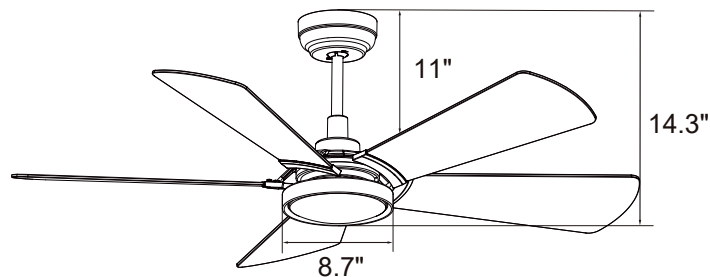

SKU #	Motor/Blade Finish
VS565B3-L22-BS-1	Black Barnwood Plywood Blades

BRISA

5-Blade | 56"

DC MOTOR 120V

INTEGRATED LED LIGHT KIT

DC Motor

- 10-Speed | Reversible
- Motor | 164 X 15mm
- RPM: High 140 Low 45
- 5100 CFM | 26 W | Efficiency = 172
- 6" Downrod Included

Measurements

- Dimensions(in.): 14.3 H (to lowest point) x 8.7 W(housing) x 11 H (top of blade)
- Product Weight (lbs.): 13.3 N.W. | 17.4 G.W.
- Box (in.): 24.6 W X 11.6 D X 9.5 H

Shipping

- Container Loading:
- 20GP 790 pcs | 40GP 1625 pcs | 40HQ 1900 pcs

Dimensions

14.3"	8.7"	11"
Height (lowest point)	Width (housing)	Height (top of blade)

Fan Control Options

Simple and intuitive design with standard layout.

Multifunctional: fan speed control, fan forward/reverse direction, fan on/off, light brightness adjustment, warm/cool light switch, light on/off. RF pairing, and Wi-Fi pairing.