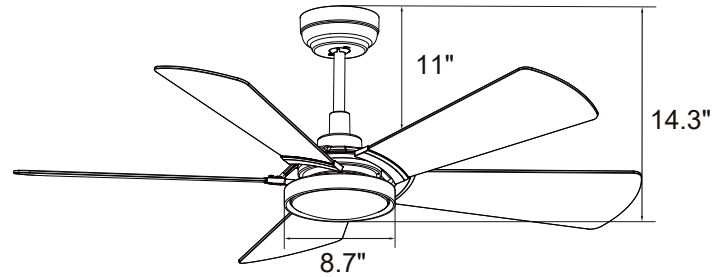

DC MOTOR 120V

INTEGRATED LED LIGHT KIT

DC Motor

- 10-Speed | Reversible
- Motor | 164 X 15mm
- RPM: High 140 Low 45
- 5100 CFM | 26 W | Efficiency = 172
- 6" Downrod Included

Blade

- 5-Blade | 56" Sweep
- Material: Highly-Compressed Plywood
- 16° Pitch

- Dimensions(in.): 14.3 H (to lowest point) x 8.7 W(housing) x 11 H (top of blade)
- Product Weight (lbs.): 13.3 N.W. | 17.4 G.W.
- Box (in.): 24.6 W X 11.6 D X 9.5 H

Shipping

- Container Loading:
- 20GP 790 pcs | 40GP 1625 pcs | 40HQ 1900 pcs

Dimensions

14.3"	8.7"	11"
Height (lowest point)	Width (housing)	Height (top of blade)

Fan Control Options

Simple and intuitive design with standard layout.

Multifunctional: fan speed control, fan forward/reverse direction, fan on/off, light brightness adjustment, warm/cool light switch, light on/off. RF pairing, and Wi-Fi pairing.