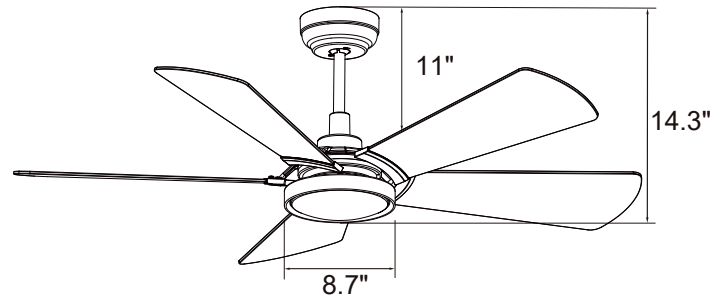

CARRO

SMART FANS | LIGHTING

DC Motor

- 10-Speed | Reversible
- Motor | 164 X 15mm
- RPM: High 140 Low 45
- 5100 CFM | 26 W | Efficiency = 172
- 6" Downrod Included

Blade

- 5-Blade | 56" Sweep
- Material: Highly-Compressed Plywood
- 16° Pitch

- Dimensions(in.): 14.3 H (to lowest point) x 8.7 W(housing) x 11 H (top of blade)
- Product Weight (lbs.): 13.3 N.W. | 17.4 G.W.
- Box (in.): 24.6 W X 11.6 D X 9.5 H

Shipping

- Container Loading:
- 20GP 790 pcs | 40GP 1625 pcs | 40HQ 1900 pcs

SKU #	Motor/Blade Finish
VS565B3-L22-B2-1G	Black Black Plywood Blades(Gold Detail)

BRISA

5-Blade | 56" | Smart Ceiling Fan
DC MOTOR 120V
INTEGRATED LED LIGHT KIT

Dimensions

14.3"	8.7"	11"
Height (lowest point)	Width (housing)	Height (top of blade)