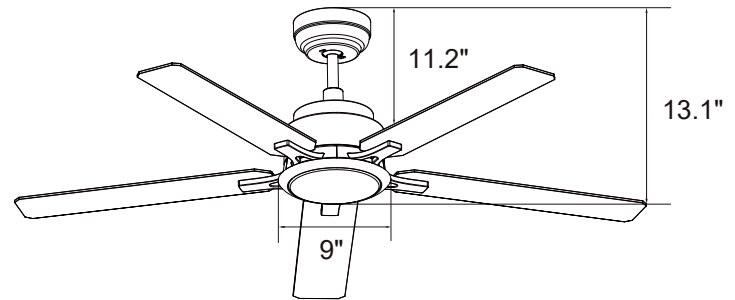

DC MOTOR 120V

INTEGRATED LED LIGHT KIT

DC Motor

- 10-Speed | Reversible
- Motor | 148 X 15mm
- RPM: High 205 Low 50
- 5000 CFM | 26 W | Efficiency = 159
- 4.5" Downrod Included

Blade

- 5-Blade | 52" Sweep
- Material: Highly-Compressed Plywood
- 11° Pitch

- Dimensions(in.): 13.1 H (to lowest point) x 9 W(housing) x 11.2 H (top of blade)
- Product Weight (lbs.): 9.4 N.W. | 16.5 G.W.
- Box (in.): 21.8 W X 12.6 D X 10 H

Shipping

- Container Loading:
- 20GP 700 pcs | 40GP 1440 pcs | 40HQ 1685 pcs

Dimensions

13.1"	9"	11.2"
Height (lowest point)	Width (housing)	Height (top of blade)

Fan Control Options

Simple and intuitive design with standard layout.

Multifunctional: fan speed control, fan forward/reverse direction, fan on/off, light brightness adjustment, warm/cool light switch, light on/off. RF pairing, and Wi-Fi pairing.