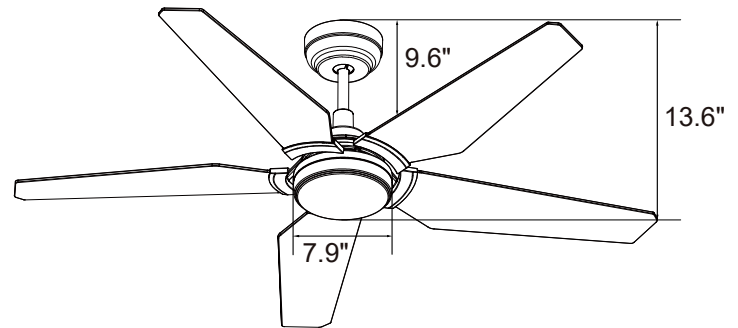

### Measurements

- Dimensions(in.): 13.6 H (to lowest point) x 7.9 W(housing) x 9.6 H (top of blade)
- Product Weight (lbs.): 12.5 N.W. | 17.1 G.W.
- Box (in.): 23.2 W X 11.6 D X 9.4 H

### Dimensions

13.6"	7.9"	9.6"
Height (lowest point)	Width (housing)	Height (top of blade)