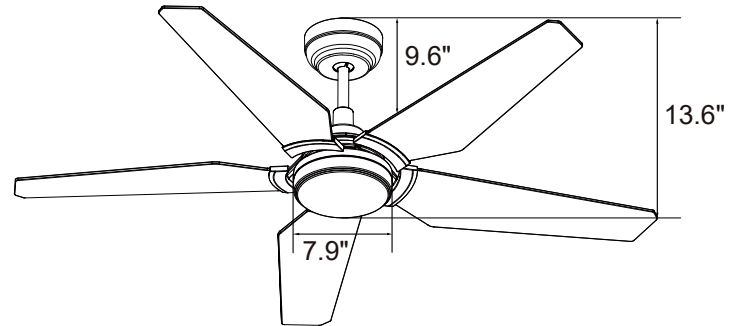

- Dimensions(in.): 13.6 H (to lowest point) x 7.9 W(housing)
x 9.6 H (top of blade)
- Product Weight (lbs.): 12.5 N.W. | 17.1 G.W.
- Box (in.): 23.2 W X 11.6 D X 9.4 H

Shipping

- Container Loading:
20GP 790 pcs | 40GP 1625 pcs | 40HQ 1900 pcs

Dimensions

| 13.6" | 7.9" | 9.6" |
|--------------------------|--------------------|--------------------------|
| Height (lowest point) | Width (housing) | Height (top of blade) |

Fan Control Options

Simple and intuitive design with standard layout.