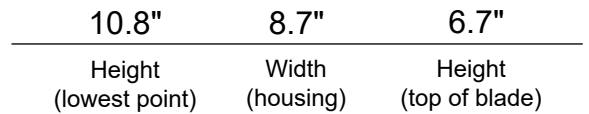

Dimensions