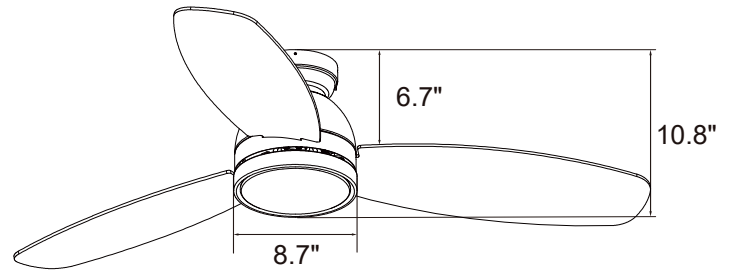

Dimensions