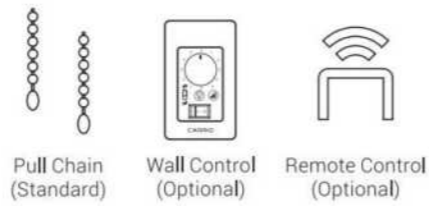

VALENCIA

52" 5-BLADE

Pull Chain (Standard) Wall Control (Optional) Remote Control (Optional)

FAN FEATURES 52"

- Sturdy Construction
- High-Quality Plywood Blades

MOTOR

Fan Wattage	27W
RPM	65-215
Airflow High Speed (CFM)	4300
Airflow Efficiency (CFM/W)	160

DC

DC Motor

4000K Cool Light

5 Speed Options

Forward/Reverse Fan Direction

INTEGRATED LED LIGHT KIT

Light Source (Standard Feature)	3000K Warm Light, 5 Levels Dimming	Lumens	1300
Power	16W	Color Temperature (Optional Feature)	2700K Yellow Light / 3500K Warm Light / 4000K Cool Light
		Light Shade	Glass