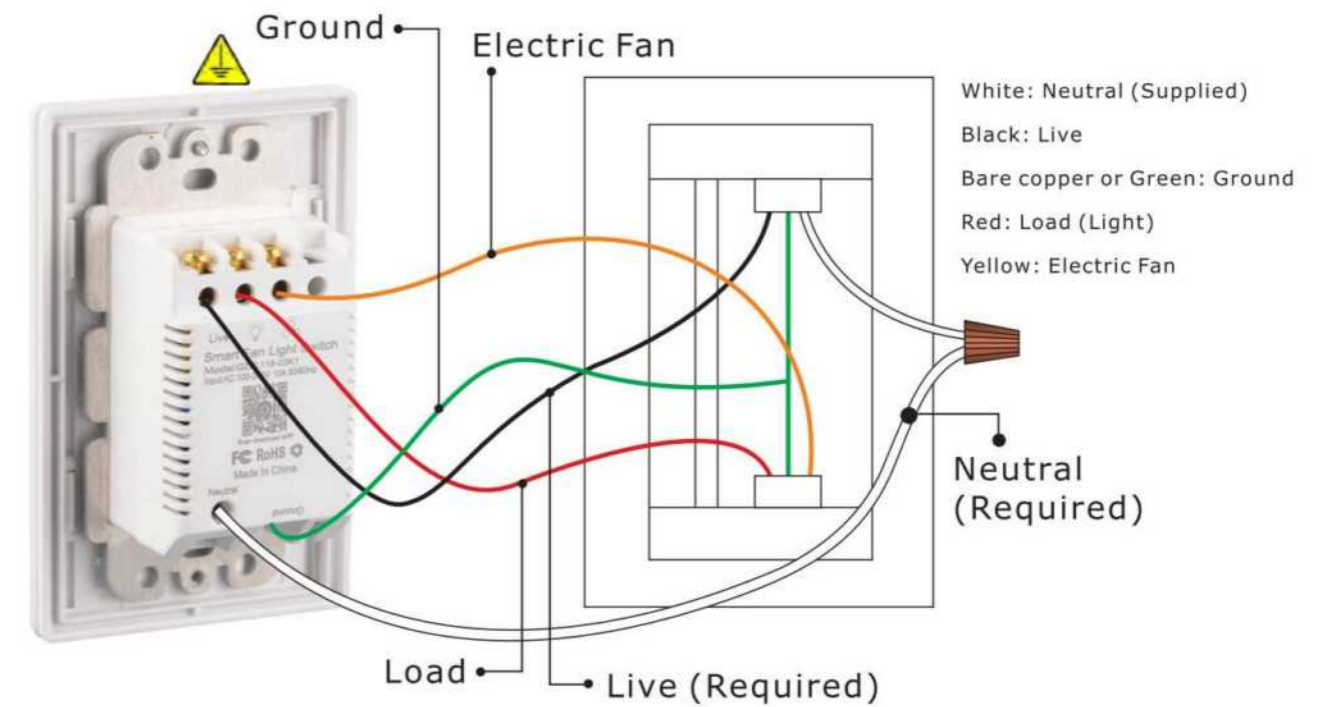

CEILING FAN SMART SWITCH

Easy Setup on Carro App

Operation

SMART CONNECTION

Easy Setup on Carro App

- Note: The fan is OFF when the fan indicator light is GREEN.
The fan is ON when the fan indicator light is RED.
The switch is READY TO PAIR with the App when the fan indicator light is BLINKING.
- If you are unable to pair the switch with the App, press and hold "OFF" button for 8 seconds until the LEDs start blinking slowly. Then, pair the switch with the App again.
- Choose the AP mode to improve Wi-Fi connection when necessary.
Cleaning Tip: Use a damp cloth, DO NOT use chemical cleaners.