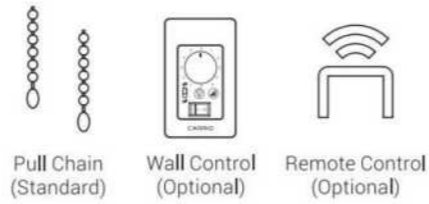

MALTA

52" 5-BLADE

MALTA 52" 5-BLADE
Black/Black Plywood Blades
CFP525E6-L11-B2-1