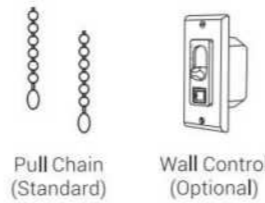

EMPIRE

52" 4-BLADE