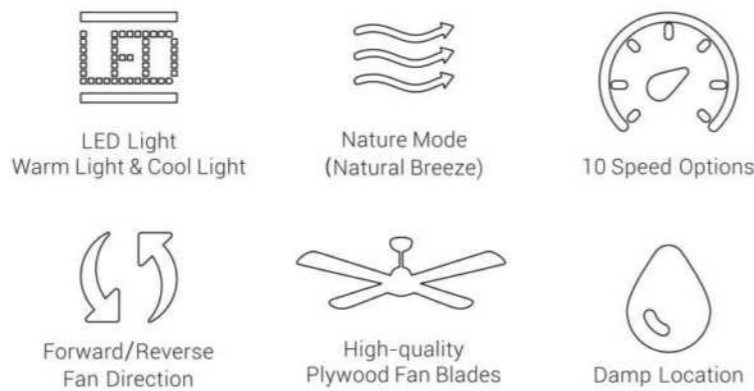

MOTOR

Fan Wattage	26W
RPM	65-215
Airflow High Speed (CFM)	4300
Airflow Efficiency (CFM/W)	124
Energy Cost (Yearly)	$6

INTEGRATED LED LIGHT KIT

Light	Integrated LED	Lumens	1300
Dimming	Dimmable from 10%-100%, Integrated	Color Temperature	3500K (2700K Warm Light/4000K Cool Light)
Power	15W	Light Shade	Glass