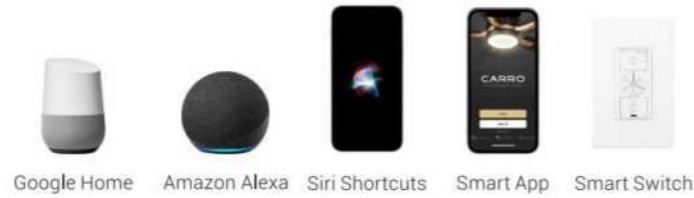

RAIDEN

48" | 52" 3-BLADE FLUSHMOUNT

FAN FEATURES 52"

- Sturdy Construction
- High-Quality Plywood Blades

MOTOR

Fan Wattage	50W
RPM	81-182
Airflow High Speed (CFM)	3462
Airflow Efficiency (CFM/W)	77
Energy Cost (Yearly)	$9

INTEGRATED LED LIGHT KIT

Light	Integrated LED	Lumens	1062
		Color Temperature	3000K Warm Light
Power	18W	Light Shade	Glass