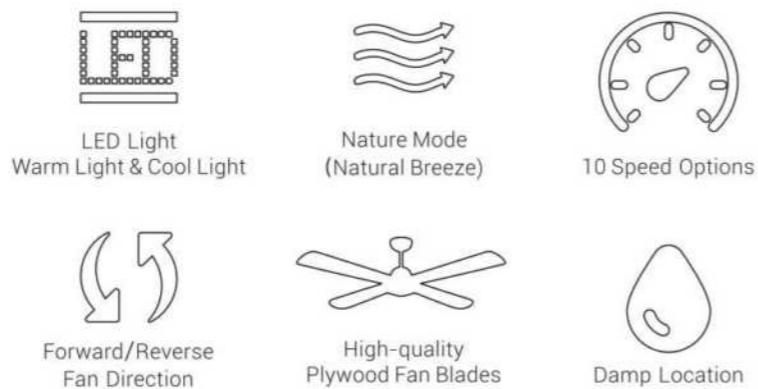

FAN FEATURES 52"

- Sturdy Construction
- High-Quality Plywood Blades

MOTOR

Fan Wattage	26W
RPM	66-200
Airflow High Speed (CFM)	4631
Airflow Efficiency (CFM/W)	145
Energy Cost (Yearly)	\$6

INTEGRATED LED LIGHT KIT