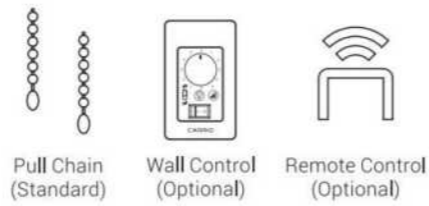

GREENWOOD

48" | 52" 4-BLADE FLUSHMOUNT

GREENWOOD 48" | 52" 4-BLADE
Black/Barnwood Reversible
Other Wood Finishes Available
CFP484Q5-L11-BG-1-FM
CFP524Q5-L11-BG-1-FM