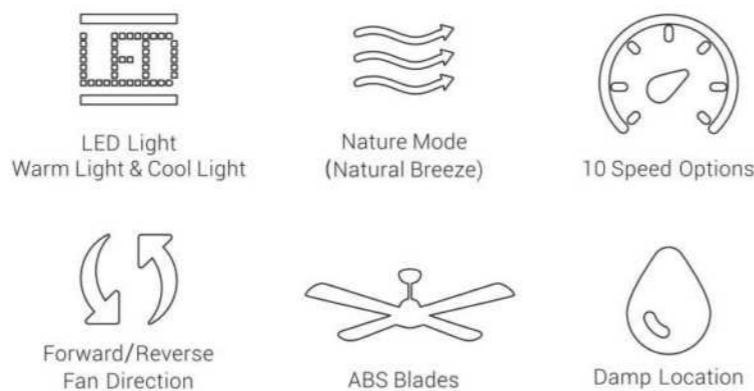

INTEGRATED LED LIGHT KIT

Light	Integrated LED	Lumens	1915
Dimming	Dimmable from 10%-100%, Integrated	Color Temperature	3500K (2700K Warm Light/4000K Cool Light)
Power	22W	Light Shade	Plastic