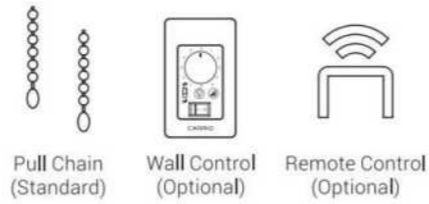

MORGAN

52" 3-BLADE FLUSHMOUNT

FAN FEATURES 52"

- Sturdy Construction
- ABS Blades

MOTOR

Fan Wattage	26W
RPM	45-165
Airflow High Speed (CFM)	4580
Airflow Efficiency (CFM/W)	176

DC

DC Motor

4000K Cool Light

5 Speed Options

Forward/Reverse Fan Direction

INTEGRATED LED LIGHT KIT

Light Source (Standard Feature)	3000K Warm Light, 5 Levels Dimming	Lumens	1300
Power	16W	Color Temperature (Optional Feature)	2700K Yellow Light / 3500K Warm Light / 4000K Cool Light
		Light Shade	Glass