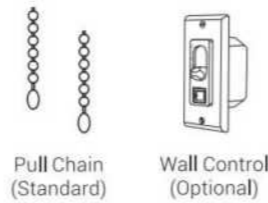

LAMONT

52" 4-BLADE FLUSHMOUNT