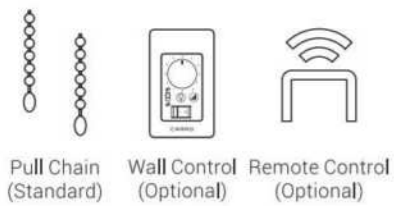

Pull Chain (Standard) Wall Control (Optional) Remote Control (Optional)