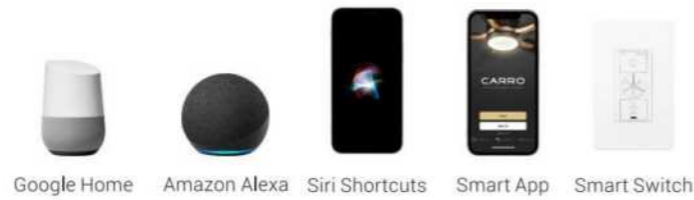

EUNOIA

52" 3-BLADE

FAN FEATURES 52"

- Sturdy Construction
- High-Quality Plywood Blades

MOTOR

Fan Wattage	60W
RPM	214
Airflow High Speed (CFM)	4657
Airflow Efficiency (CFM/W)	78
Energy Cost (Yearly)	$11

High-Quality Plywood Fan Blades

3 Speed Options

Forward/Reverse Fan Direction

INTEGRATED LED LIGHT KIT

Lumens	1947.1	Color Temperature	3000K Warm Light
Power	20W	Light Shade	Glass