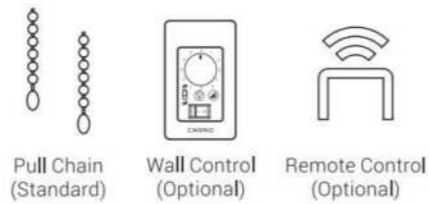

GREENWOOD

48" | 52" 3-BLADE

GREENWOOD 48" | 52" 3-BLADE
Black/Barnwood Reversible
Other Wood Finishes Available
CFP483Q5-L11-BG-1
CFP523Q5-L11-BG-1