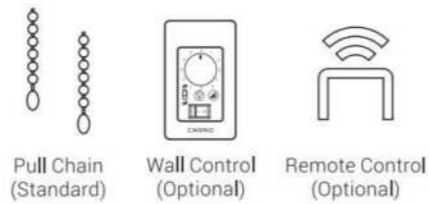

REXTON

52" 3-BLADE

FAN FEATURES 52"

- Sturdy Construction
- ABS Blades

MOTOR

Fan Wattage	26W
RPM	45-165
Airflow High Speed (CFM)	4580
Airflow Efficiency (CFM/W)	176

DC

DC Motor

4000K Cool Light

5 Speed Options

Forward/Reverse Fan Direction

INTEGRATED LED LIGHT KIT

Light Source (Standard Feature)	3000K Warm Light, 5 Levels Dimming	Lumens	1300
Power	16W	Color Temperature (Optional Feature)	2700K Yellow Light / 3500K Warm Light / 4000K Cool Light
		Light Shade	Glass