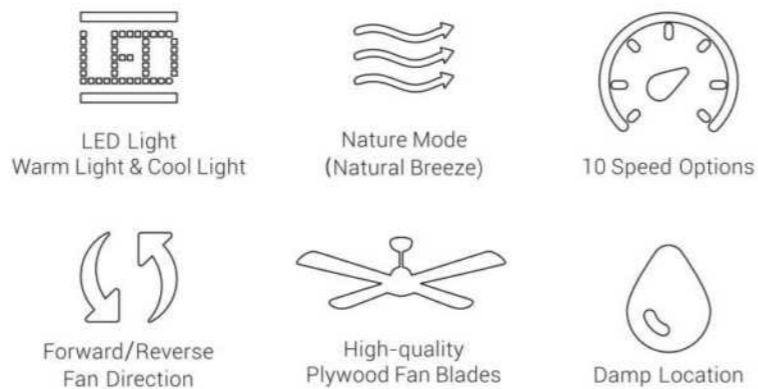

MOTOR

Fan Wattage	26W
RPM	55-215
Airflow High Speed (CFM)	4700
Airflow Efficiency (CFM/W)	148
Energy Cost (Yearly)	$6

INTEGRATED LED LIGHT KIT

Light	Integrated LED	Lumens	1915
Dimming	Dimmable from 10%-100%, Integrated	Color Temperature	3500K (2700K Warm Light/4000K Cool Light)
Power	22W	Light Shade	Glass