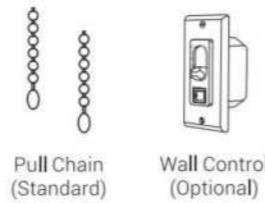

FLINT

52" 3-BLADE

FAN FEATURES 52"

- Sturdy Construction
- High-Quality Plywood Blades

MOTOR

Fan Wattage	54W
RPM	105-205
Airflow High Speed (CFM)	3820
Airflow Efficiency (CFM/W)	81
Energy Cost (Yearly)	\$10