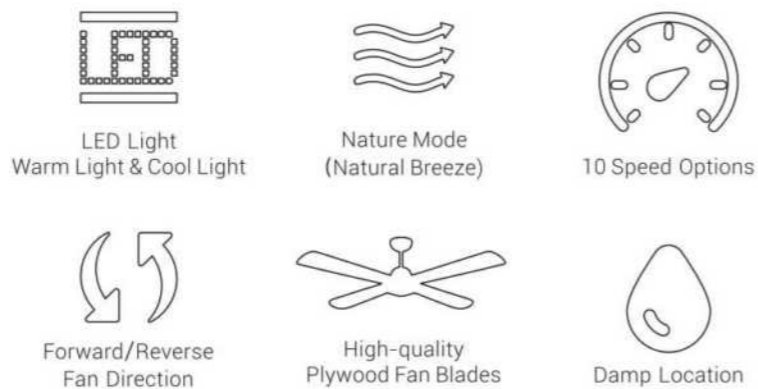

BRISA 52" 5-BLADE
White/White Plywood Blades
VS525B3-L22-W1-1

SAVILI

52" 5-BLADE

FAN FEATURES 52"

- Sturdy Construction
- High-Quality Plywood Blades

MOTOR

Fan Wattage	27W
RPM	50-170
Airflow High Speed (CFM)	4400
Airflow Efficiency (CFM/W)	142
Energy Cost (Yearly)	\$6