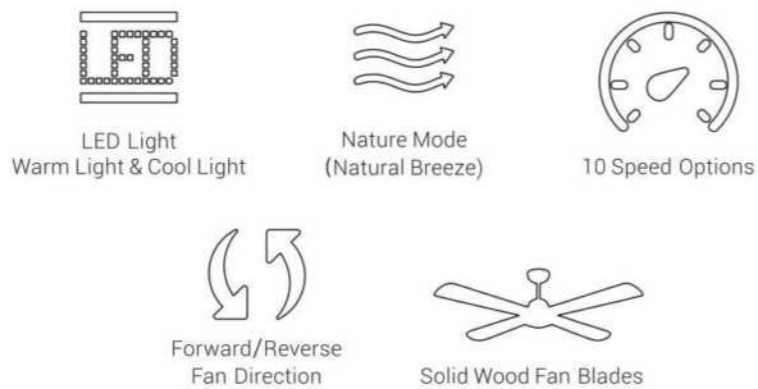

LABELLE

52" 3-BLADE FLUSHMOUNT

FAN FEATURES 52"

- Sturdy Construction
- High-Quality Solid Wood Blades

MOTOR

Fan Wattage	22W
RPM	65-215
Airflow High Speed (CFM)	4770
Airflow Efficiency (CFM/W)	140
Energy Cost (Yearly)	\$6