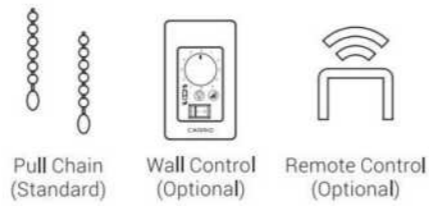

FORMOSA

44" 3-BLADE FLUSHMOUNT

Pull Chain (Standard) Wall Control (Optional) Remote Control (Optional)

FAN FEATURES 44"

- Sturdy Construction
- ABS Blades

MOTOR

Fan Wattage	17W
RPM	50-215
Airflow High Speed (CFM)	4000
Airflow Efficiency (CFM/W)	235

DC

DC Motor

4000K Cool Light

5 Speed Options

Forward/Reverse Fan Direction

INTEGRATED LED LIGHT KIT

Light Source (Standard Feature)	3000K Warm Light, 5 Levels Dimming	Lumens	1300
Power	16W	Color Temperature (Optional Feature)	2700K Yellow Light / 3500K Warm Light / 4000K Cool Light
		Light Shade	Glass