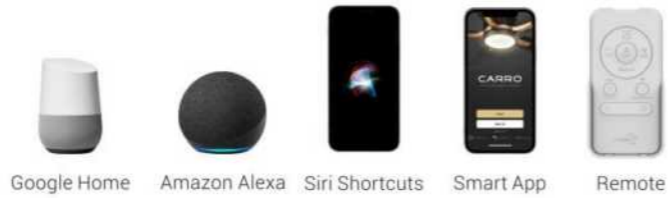

LABELLE

52" 3-BLADE FLUSHMOUNT