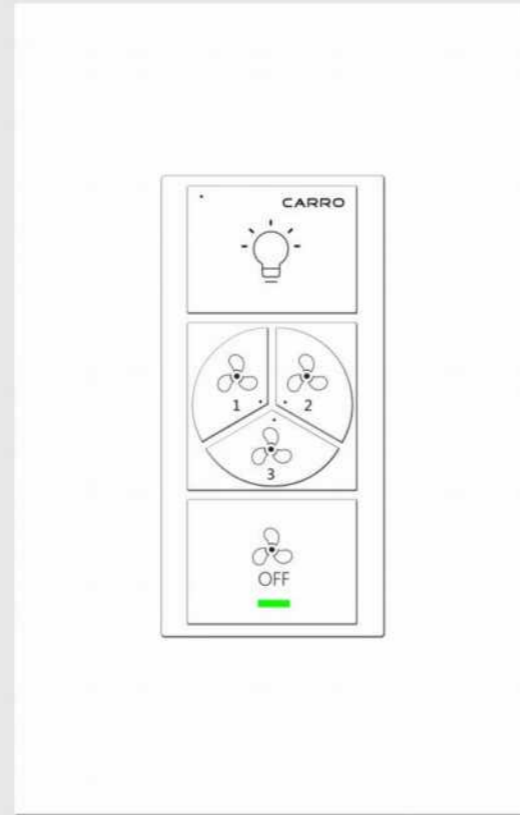

CEILING FAN SMART SWITCH

Easy Setup on Carro App