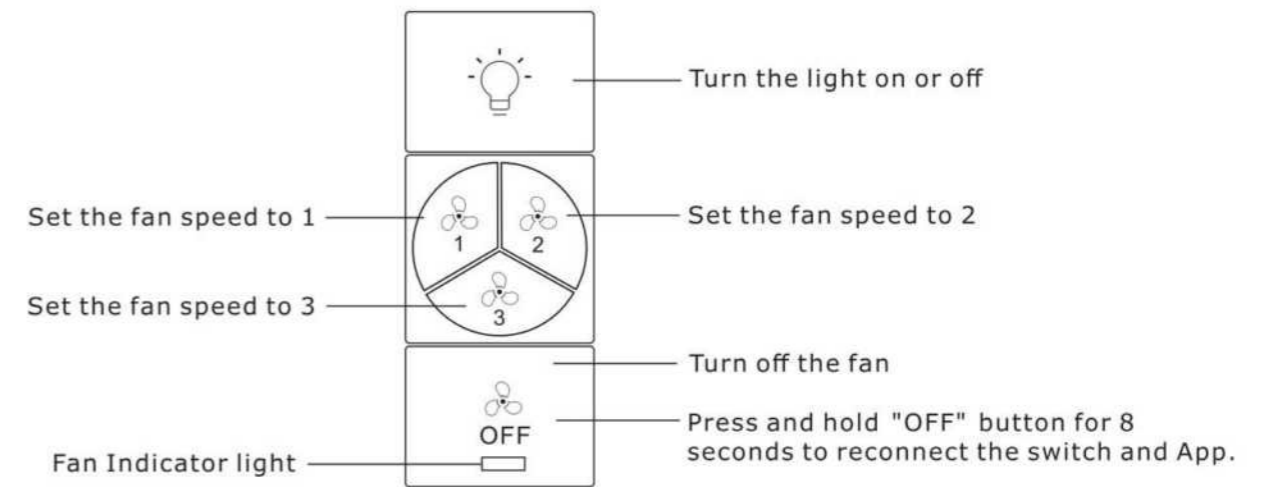

Operation

SMART CONNECTION

Easy Setup on Carro App