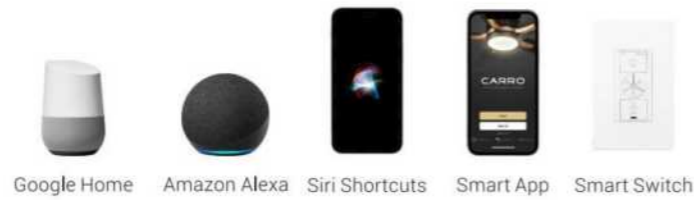

RAIDEN 52" 3-BLADE
Brushed Nickel/Reversible Gray Pine
and Black Plywood Blades
VWGS-523A-L11-SM-1

RAIDEN 52" 3-BLADE
Black with Gold/Black Plywood Blades
VWGS-523A-L11-B2-1G

AERYN

52" 3-BLADE

Google Home Amazon Alexa Siri Shortcuts Smart App Smart Switch