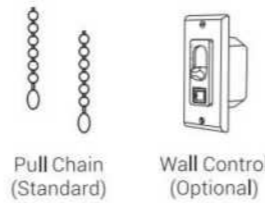

EMPIRE

52" 3-BLADE

FAN FEATURES 52"

- Sturdy Construction
- High-Quality Plywood Blades

MOTOR

Fan Wattage	54W
RPM	90-190
Airflow High Speed (CFM)	3760
Airflow Efficiency (CFM/W)	78
Energy Cost (Yearly)	\$10