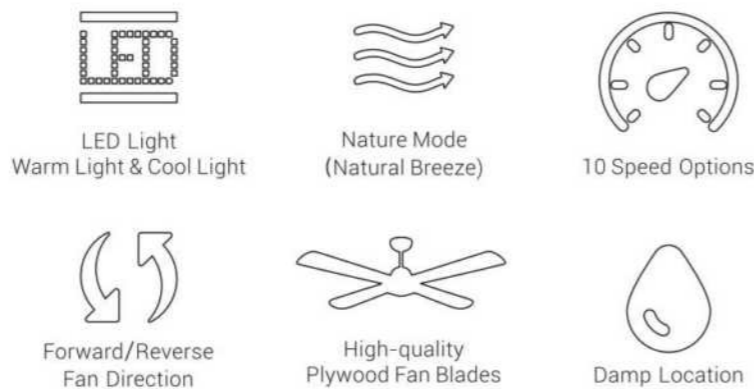

SPEZIA 52" 3-BLADE
White with Gold/White ABS Blades
VS523P2-L22-W1-1

ESPEAR

52" | 56" | 60" 5-BLADE

FAN FEATURES 52"

- Sturdy Construction
- High-Quality Plywood Blades

MOTOR

Fan Wattage	26W
RPM	50-205
Airflow High Speed (CFM)	4700
Airflow Efficiency (CFM/W)	159
Energy Cost (Yearly)	\$6