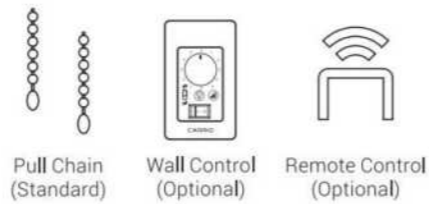

GREENWOOD 48" | 52" 3-BLADE
 White/Whitewash Plywood Blades
 CFP483Q5-L11-WM-1
 CFP523Q5-L11-WM-1

GREENWOOD

48" | 52" 3-BLADE FLUSHMOUNT

Pull Chain (Standard) Wall Control (Optional) Remote Control (Optional)