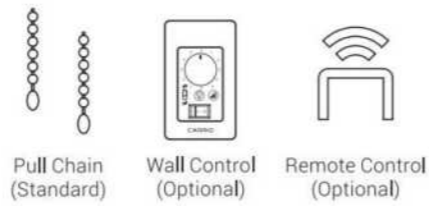

ASCOTT

52" 3-BLADE

Pull Chain (Standard) Wall Control (Optional) Remote Control (Optional)

FAN FEATURES 52"

- Sturdy Construction
- High-Quality Plywood Blades

MOTOR

Fan Wattage	22W
RPM	70-215
Airflow High Speed (CFM)	4960
Airflow Efficiency (CFM/W)	230
Energy Cost (Yearly)	$4

DC

DC Motor

4000K Cool Light

5 Speed Options

Forward/Reverse Fan Direction

INTEGRATED LED LIGHT KIT

Light Source (Standard Feature)	3500K Warm Light, 5 Levels Dimming	Lumens	2116
		Color Temperature (Optional Feature)	2700K Yellow Light / 3500K Warm Light / 4000K Cool Light
Power	22W	Light Shade	Glass