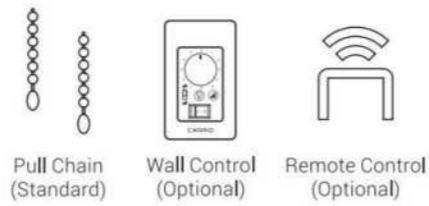

HAVEN

52" 3-BLADE FLUSHMOUNT

FAN FEATURES 52"

- Sturdy Construction
- ABS Blades

MOTOR

Fan Wattage	17W
RPM	50-170
Airflow High Speed (CFM)	4000
Airflow Efficiency (CFM/W)	235

DC

DC Motor

4000K Cool Light

5 Speed Options

Forward/Reverse Fan Direction

INTEGRATED LED LIGHT KIT

Light Source (Standard Feature)	3000K Warm Light, 5 Levels Dimming	Lumens	1300
Power	16W	Color Temperature (Optional Feature)	2700K Yellow Light / 3500K Warm Light / 4000K Cool Light
		Light Shade	Glass