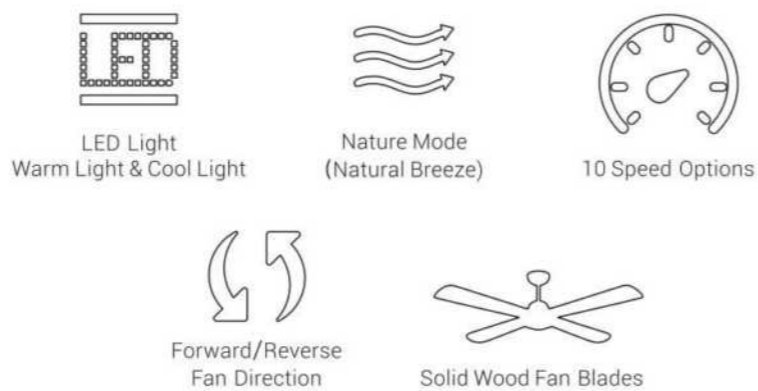

MOTOR

Fan Wattage	22W
RPM	55-215
Airflow High Speed (CFM)	4600
Airflow Efficiency (CFM/W)	147
Energy Cost (Yearly)	$5

INTEGRATED LED LIGHT KIT

Light	Integrated LED	Lumens	1915
Dimming	Dimmable from 10%-100%, Integrated	Color Temperature	3500K (2700K Warm Light/4000K Cool Light)
Power	22W	Light Shade	Glass