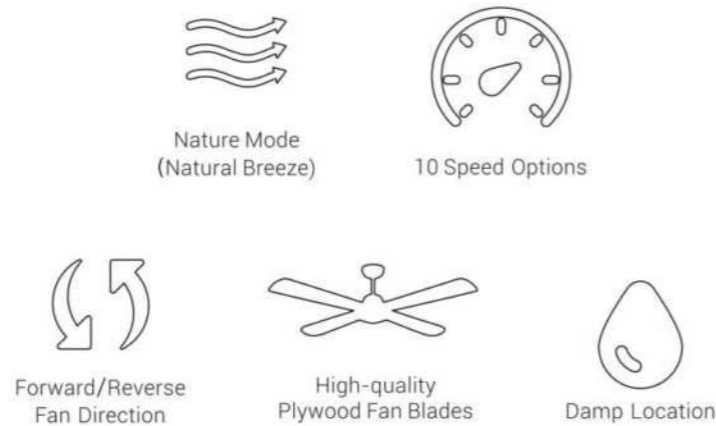

KIAMA

52" 3-BLADE

FAN FEATURES 52"

- Sturdy Construction
- High-Quality Plywood Blades

MOTOR

Fan Wattage	26W
RPM	45-155
Airflow High Speed (CFM)	4600
Airflow Efficiency (CFM/W)	132
Energy Cost (Yearly)	\$6