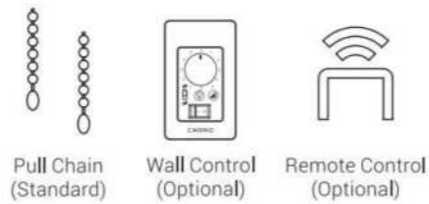

MALTA

52" 3-BLADE

MALTA 52" 3-BLADE
Black/Black Plywood Blades
CFP523E6-L12-B2-1