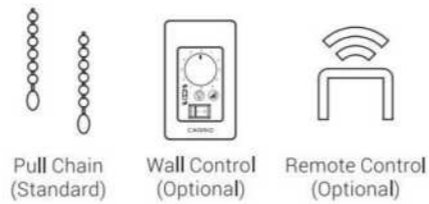

ASCOTT 52" 4-BLADE
White/White Plywood Blades
CFP524E5-L11-W1-1

ASCOTT 52" 4-BLADE NO LIGHT
White/White Plywood Blades
CFP524E5-N10-W1-1

ASCOTT

52" 5-BLADE

FAN FEATURES 52"

- Sturdy Construction
- High-Quality Plywood Blades