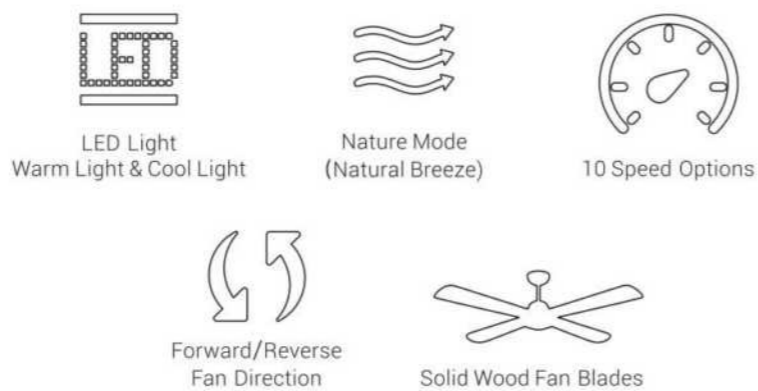

GARRICK

52" 3-BLADE

FAN FEATURES 52"

- Sturdy Construction
- High-Quality Solid Wood Blades

MOTOR

Fan Wattage	27W
RPM	65-215
Airflow High Speed (CFM)	4900
Airflow Efficiency (CFM/W)	141
Energy Cost (Yearly)	\$6