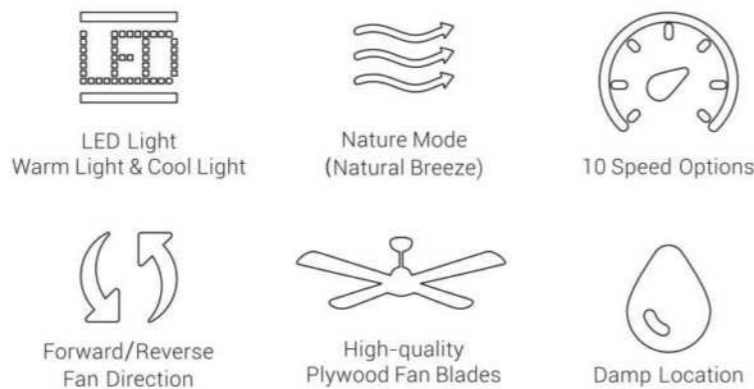

MOTOR

Fan Wattage	26W
RPM	66-200
Airflow High Speed (CFM)	4631
Airflow Efficiency (CFM/W)	145
Energy Cost (Yearly)	$6

INTEGRATED LED LIGHT KIT

Light	Integrated LED	Lumens	1300
Dimming	Dimmable from 10%-100%, Integrated	Color Temperature	3500K (2700K Warm Light/4000K Cool Light)
Power	16W	Light Shade	Glass