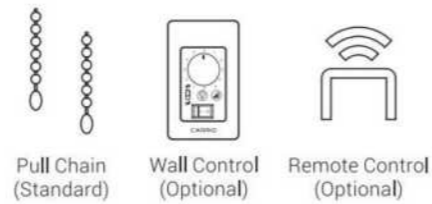

GREENWOOD 48" | 52" 4-BLADE
White/Whitewash Plywood Blades
CFP484Q5-L11-WM-1-FM
CFP524Q5-L11-WM-1-FM

GREENWOOD

48" | 52" 5-BLADE

GREENWOOD 48" | 52" 5-BLADE
Black/Barnwood Reversible
Other Wood Finishes Available
CFP485Q5-L11-BG-1
CFP525Q5-L11-BG-1