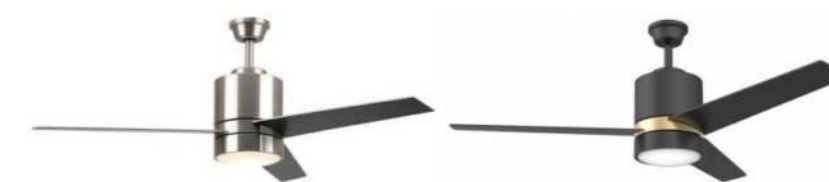

VWGS-523A-L11-SM-1 Pg.118 VWGS-523A-L11-B2-1G Pg.118