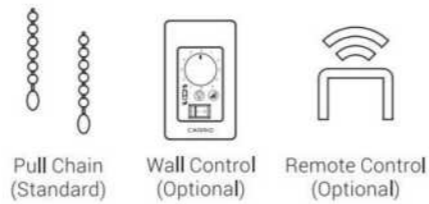

GREENWOOD

48" | 52" 4-BLADE

GREENWOOD 48" | 52" 4-BLADE
Black/Barnwood Reversible
Other Wood Finishes Available

CFP484Q5-L11-BG-1
CFP524Q5-L11-BG-1