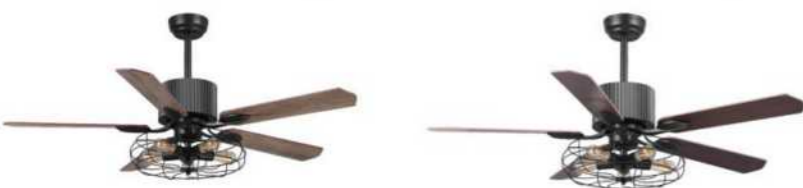

ARLINGTON · 52"
4 Blades

VWGS-524G-L12-B2-1FM Pg.124 VWGS-524G-L12-W1-1FM Pg.124

EUNOIA · 52"
3 Blades

VWGS-523F-L12-B2-1 Pg.124 VWGS-523F-L12-W1-1 Pg.124

HELSTON · 52"
5 Blades

VWGS-525D-L12-BB-1 Pg.122 VWGS-525D-L12-B5-1 Pg.122

NEVA · 48" | 52"
4 Blades

VWGS-484C-L11-G2-1 Pg.114 VWGS-484C-L11-SC-1 Pg.114 VWGS-484C-L11-W1-1 Pg.114
VWGS-524C-L11-G2-1 VWGS-524C-L11-SC-1 VWGS-524C-L11-W1-1

AC MOTOR

SMART CEILING FAN

AC MOTOR

PALOMA · 42"
3 Blades