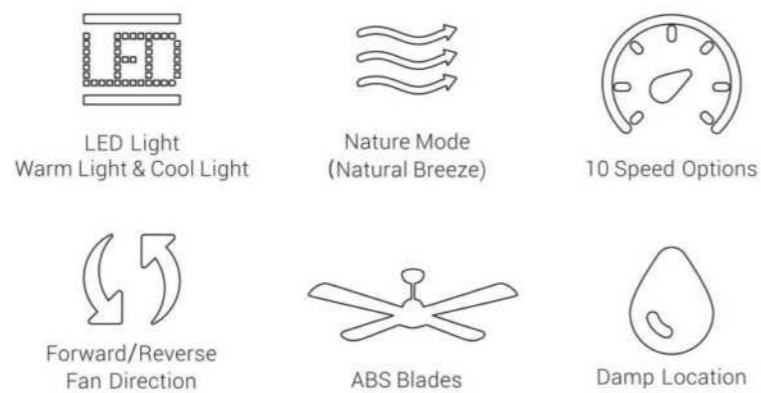

CRANSTON

52" 3-BLADE

FAN FEATURES 52"

- Sturdy Construction
- ABS Blades

MOTOR

Fan Wattage	18W
RPM	50-170
Airflow High Speed (CFM)	5350
Airflow Efficiency (CFM/W)	220
Energy Cost (Yearly)	\$4

INTEGRATED LED LIGHT KIT