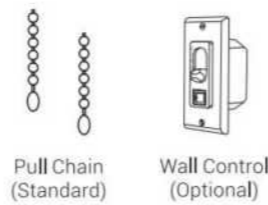

LAMONT

52" 3-BLADE FLUSHMOUNT

LAMONT 52" 3-BLADE
Brushed Nickel/Silver Plywood Blades
VWGA-523B-L12-SC-1