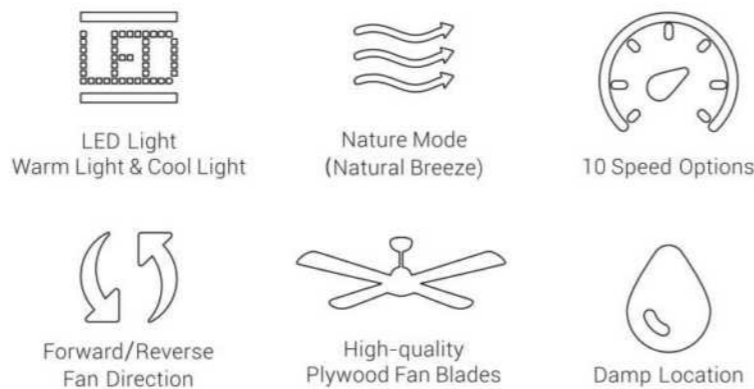

MOTOR

Fan Wattage	26W
RPM	50-165
Airflow High Speed (CFM)	4500
Airflow Efficiency (CFM/W)	151
Energy Cost (Yearly)	$5