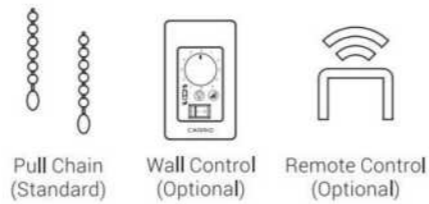

GREENWOOD

48" | 52" 5-BLADE FLUSHMOUNT

GREENWOOD 48" | 52" 5-BLADE
Black/Barnwood Reversible
Other Wood Finishes Available
CFP485Q5-L11-BG-1-FM
CFP525Q5-L11-BG-1-FM