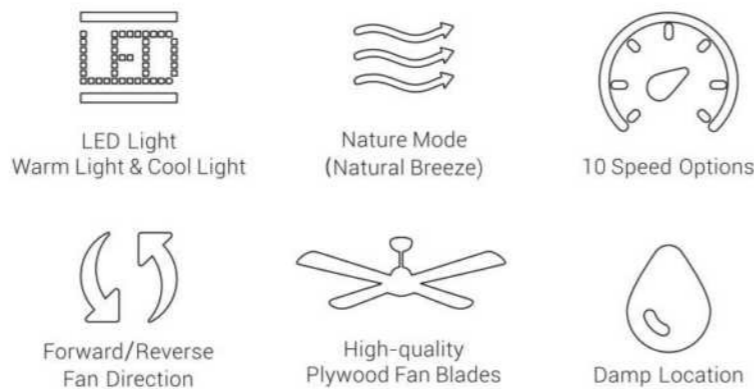

MOTOR

Fan Wattage	17W
RPM	50-215
Airflow High Speed (CFM)	3850
Airflow Efficiency (CFM/W)	149
Energy Cost (Yearly)	$4

INTEGRATED LED LIGHT KIT

Light	Integrated LED	Lumens	1915
Dimming	Dimmable from 10%-100%, Integrated	Color Temperature	3500K (2700K Warm Light/4000K Cool Light)
Power	22W	Light Shade	Glass