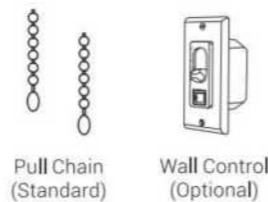

EVERETT

48" | 52" 4-BLADE

EVERETT 48" | 52" 4-BLADE
Black/Black Plywood Blades
VWGA-484C-L11-B2-1
VWGA-524C-L11-B2-1