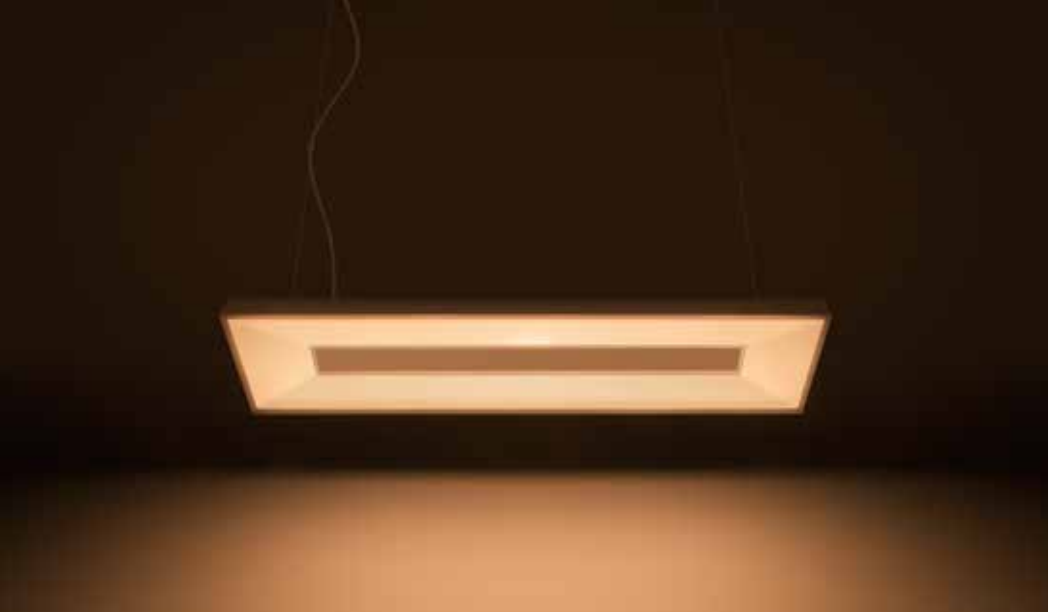

Within pendant light

The Within pendant accentuates the elegance of your contemporary home with an adjustable height feature.

Being Extra slim with Slope-in diffuser, the pendant helps in creating an inviting and soothing experience for the user.

Using the same with HUE Smart Dimmer Switch, we can easily toggle between the 4 ideal light recipes for our daily activities. Also, by pairing the Hue Bridge in the ecosystem along with the Switch, we can experience the full richness of Hue via the Remote and Out of Home access.

Features

- Integrated LED 55W, 1600 lumen
- Dimmable and Tunable (2200K to 6500K)
- Dual Control Option: Smart Switch or HUE Mobile App