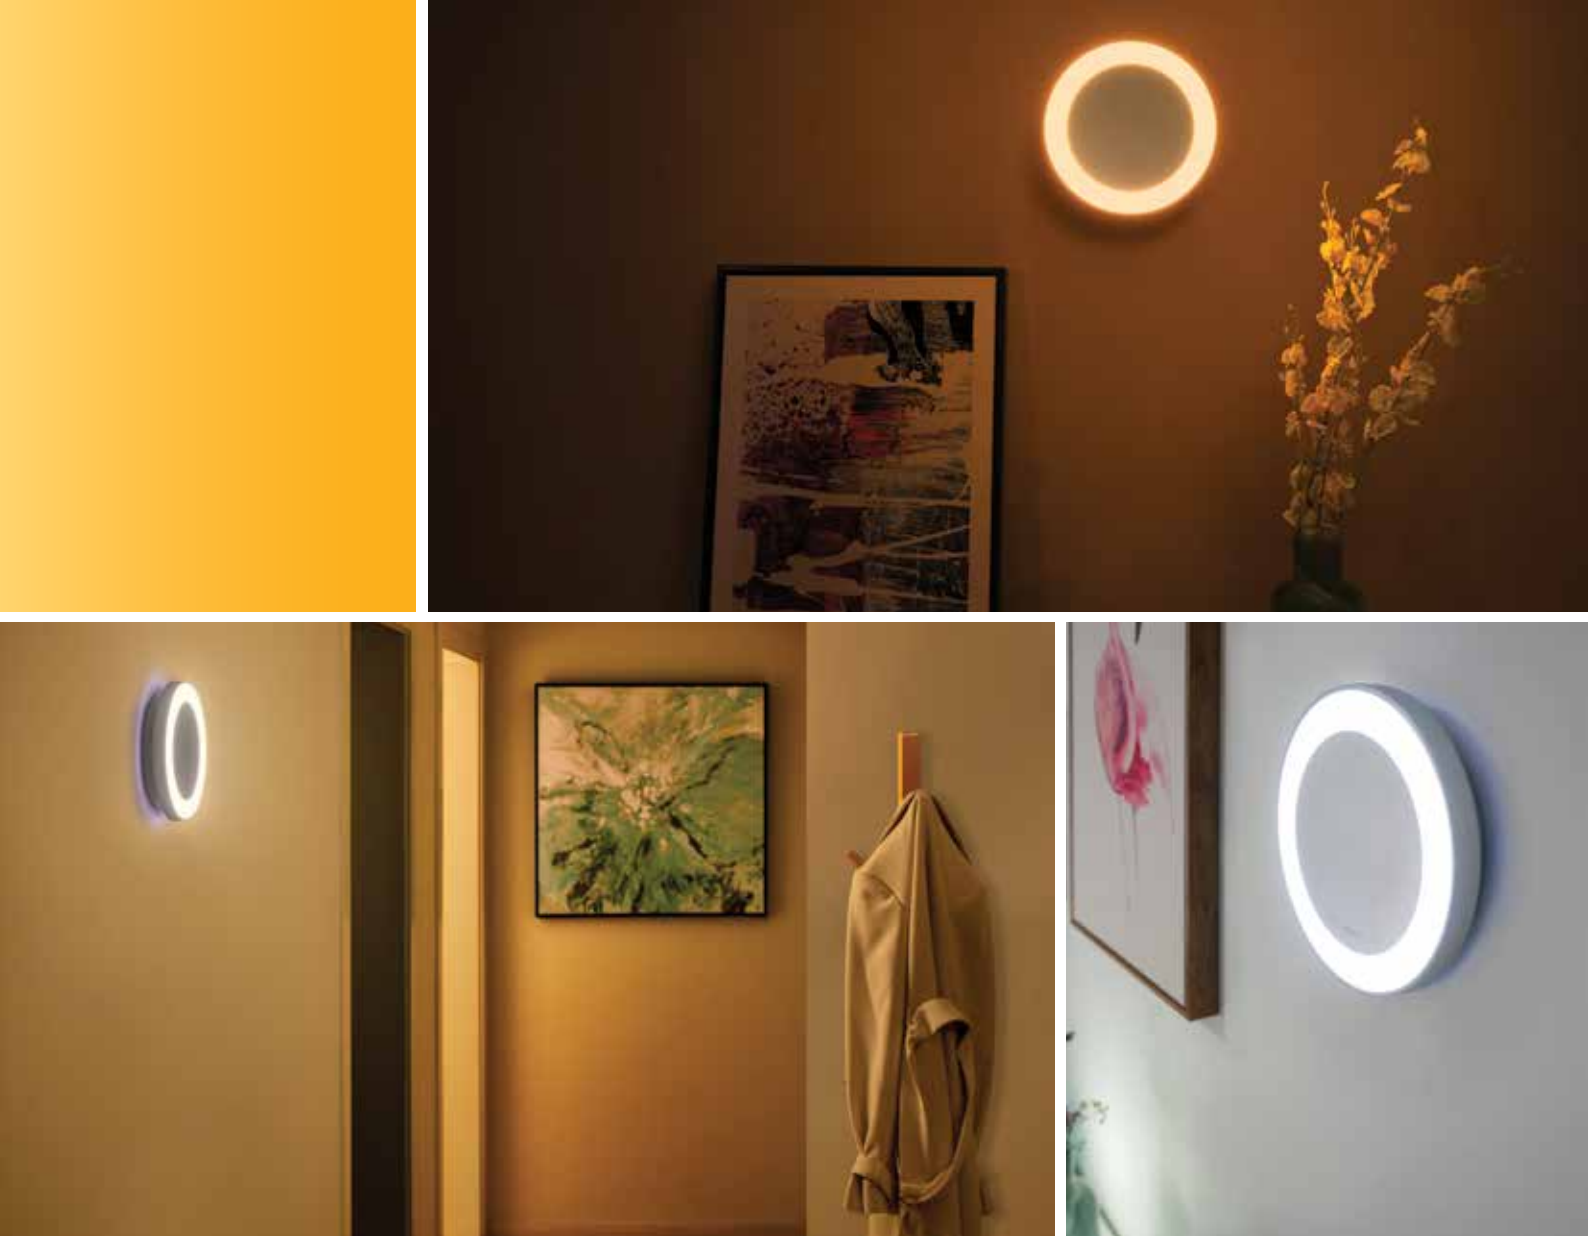

Semeru ceiling light

Premium finish with metal frame, Semeru ceiling light offers real life lighting experiences that range from sunset to sunrise.

Designed to maximize light effect, its functional downward light provides sufficient brightness for your daily routines with shades of white ranging from warm white to cool bright daylight. In addition, ambient light from the side ring creates subtle contrast, changing colors along with the light downwards.

Features

- LED integrated 52W
- 2200K - 6500K cool daylight to warm white light
- System lumen: 2400 lumen
- Connect ready: Hue Dimmer Switch included

Semeru pendant light

Part of a coherent collection of contemporary styled luminaires, Semeru pendant light offers an optimal Hue lighting experience supporting applications through the home.

Perform daily tasks, dine in style or enjoy delicate ambiance that adds to the moments you have at home with loved ones making treasured memories last a lifetime.

Features

- LED integrated 52W
- 2200K - 6500K cool daylight to warm white light
- System lumen: 2400 lumen
- Ambient side light