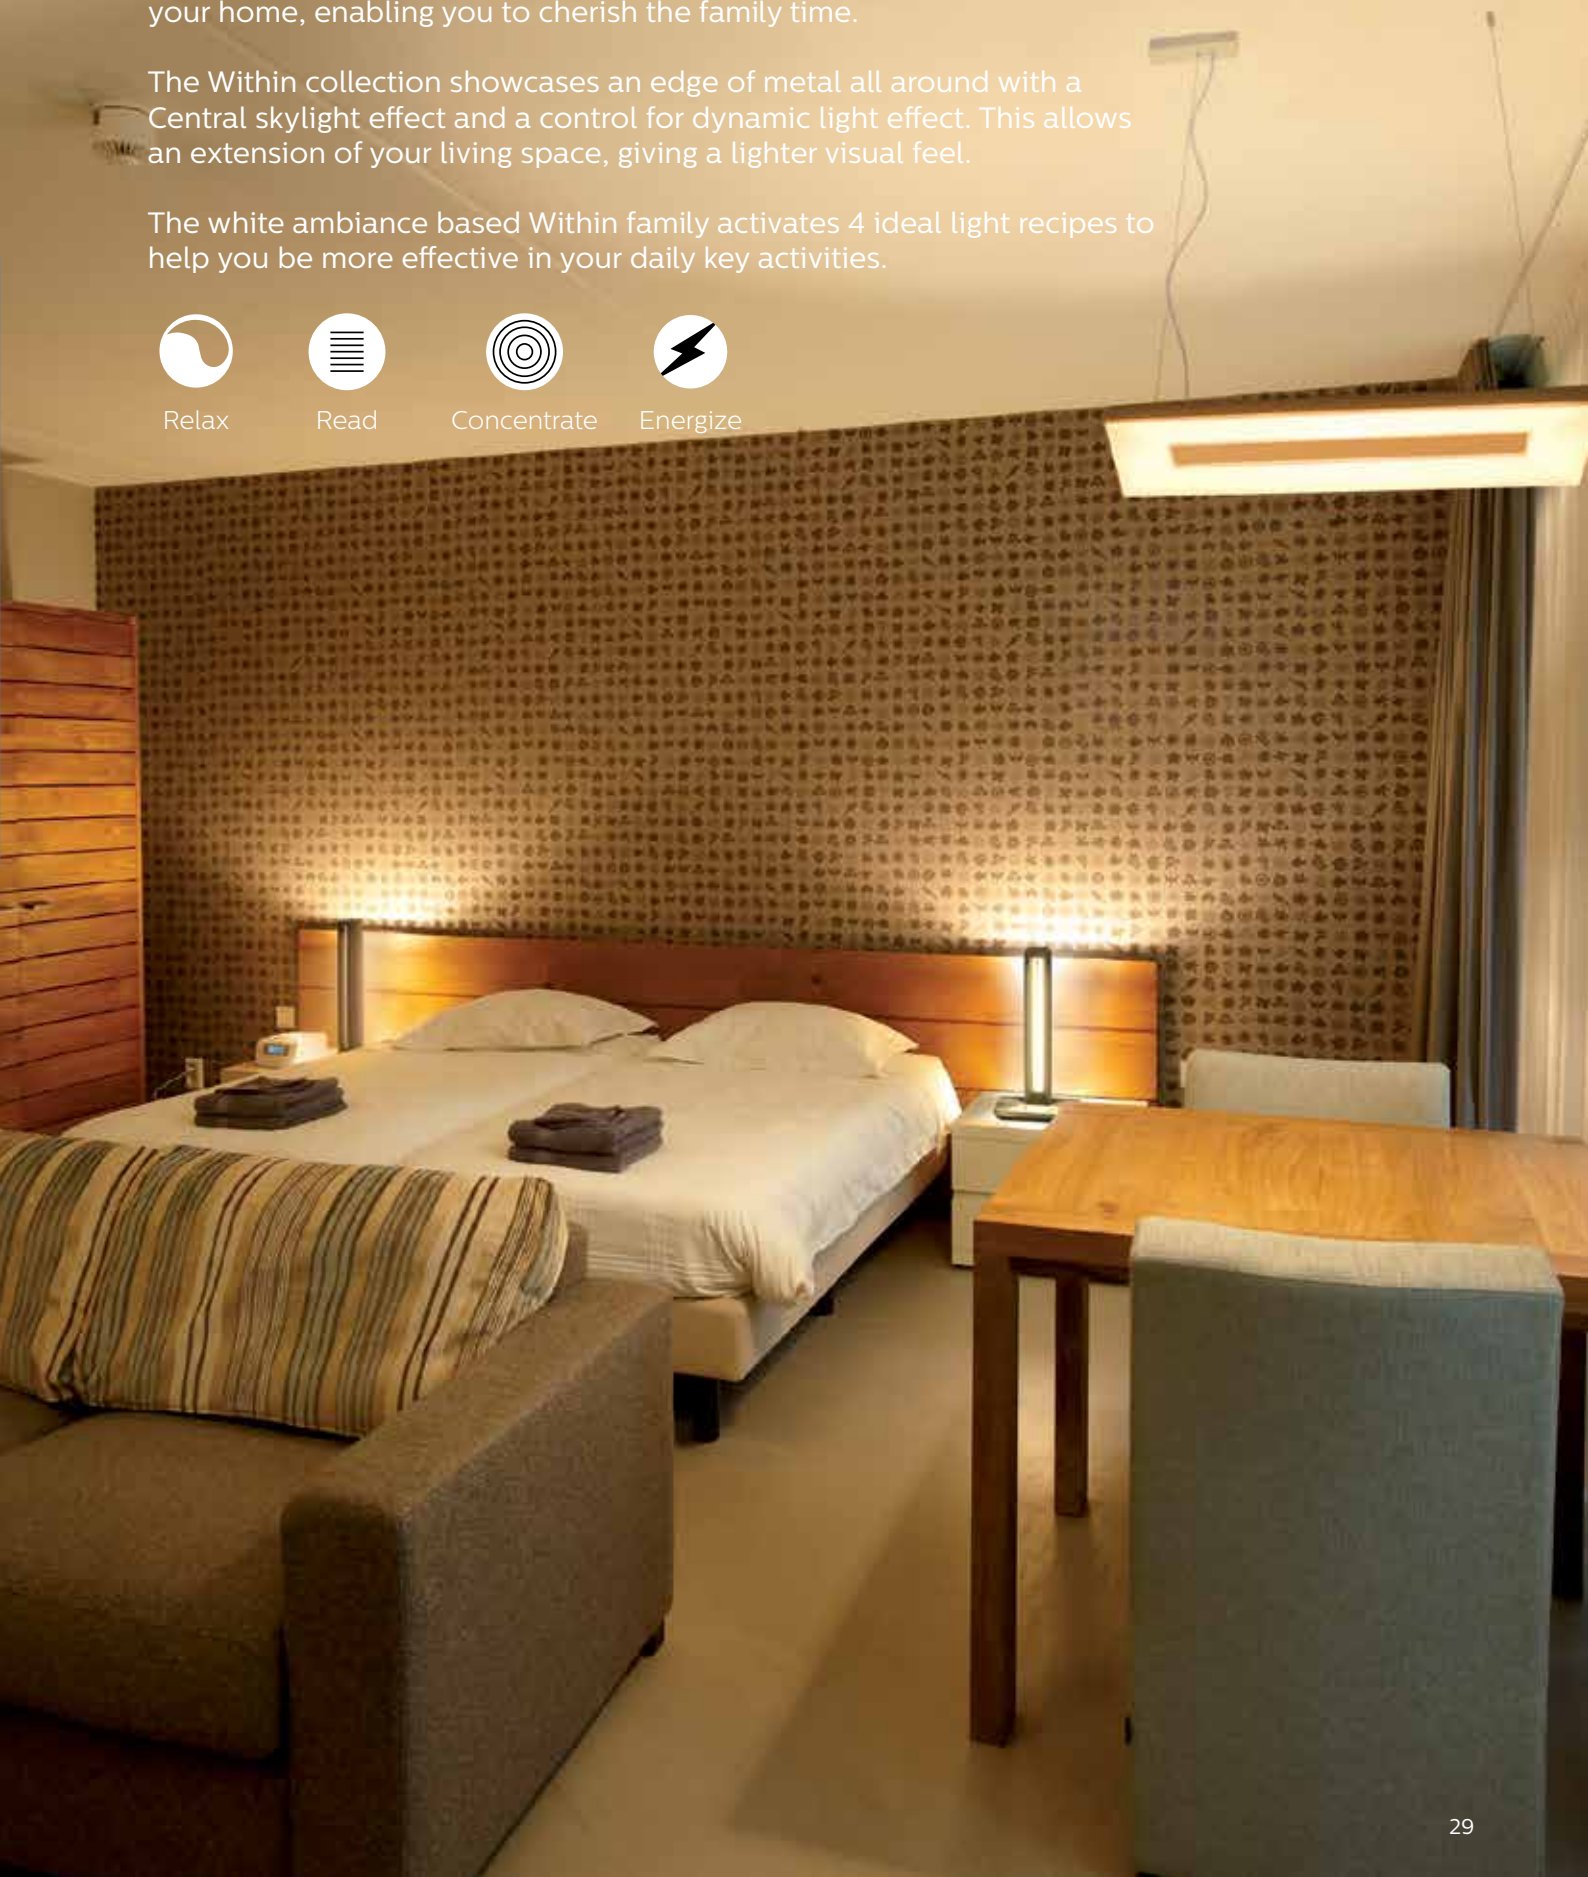

The white ambiance based Within family activates 4 ideal light recipes to help you be more effective in your daily key activities.

Relax

Read

Concentrate

Energize

Within ceiling light

The Within ceiling creates the right light and ambiance in your treasured home for you to cherish every moment with your family.

The Extra Slim form factor with an edge of metal all around, adds to the décor and aesthetics of your home, giving it a contemporary look.

Using the same with HUE Smart Dimmer Switch, we can easily toggle between the 4 ideal light recipes for our daily activities. Also, by pairing the Hue Bridge in the ecosystem along with the Switch, we can experience the full richness of Hue via the Remote & Out of Home access.