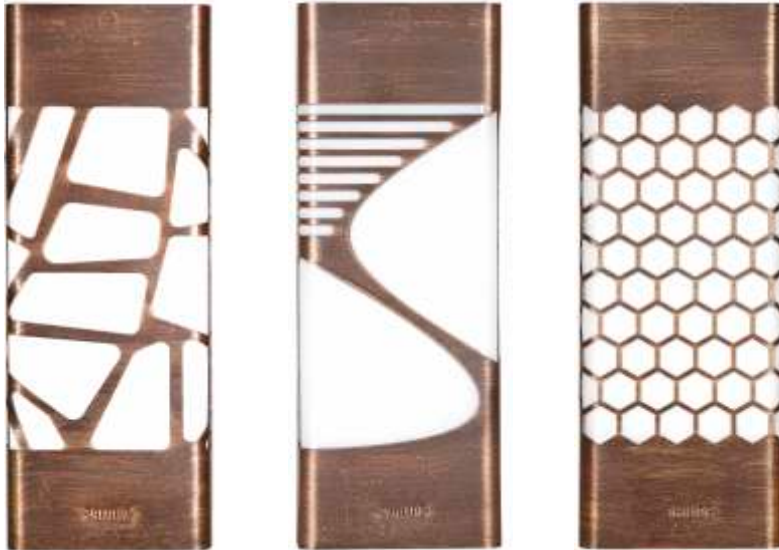

Oriel Next

Mood Lighting for brighter days and warm evenings

Powered by the VariLume technology, this modern LED integrated fixture has everything to cover your requirements. Slim design, Antique finish, and dual light mode for brighter days and warm evenings.