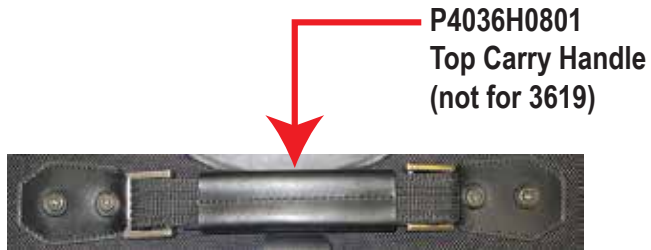

Parts Catalog

	Description	Part Number	Usage
	15mm Diameter Plastic Washer	PGEN0S0301	For Top/ Side Carry Handles
	11X4X30mm Crosshead Screw w/ Nylock Nut	PGEN0S4042 (SILVER)	For Top/ Side Carry Handles
	11X4X14mm Crosshead Screw w/ Nylock Nut	PGEN0S5042 (SILVER)	For frame on the side only
	20mm Diameter Flat Metal Washer	PGEN0S0200	For Top/ Side Carry Handle, Bottom Feet
	4X16mm Metal Screw w/Rubber Glue	PGEN0S0101	For Interior Use On Wheel Housing, Handle Bezel, Inner Bracket and Tubes