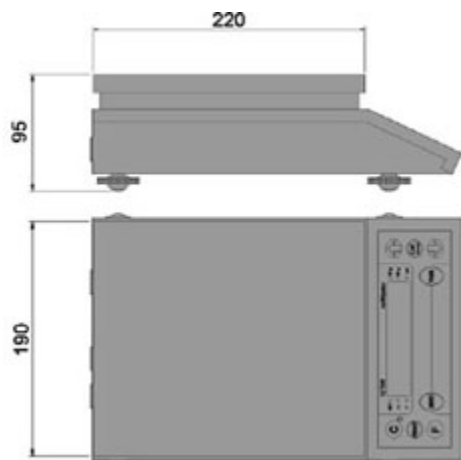

DIVISION (g): from 0.1 to 1. CAPACITY (g): from 2000 to 12000.

The best solution
for advanced industrial
applications

MAIN FEATURES

- LED display: 7 bright red segments with 7 digits, 15 mm high, for viewing the weight and 6 LEDs for showing the active functions.
- Waterproof keypad with 8 functional keys.
- Stainless steel structure.
- Stainless steel plate, 190x220mm size.
- Functions with aluminium "single point" load cell, with anticorrosive treatments.
- Protection from dust and water splashes according to IP65 standards.
- Adjustable feet and level.
- Digital calibration & set-up configurable from keyboard.
- 12 Vdc power supply with an external 230 Vac power adapter.

KEYPAD FUNCTIONS:

- Zero, Tare, Print, Mode, On-Off/Clear and 3 navigation keys

I/O SECTION:

- RS232/C or TTL bidirectional output for connection to printer or remote display.
- Bi-directional RS232/C or RS485 configurable output for PC, PLC and additional remote display.

OPTIONS ONLY AVAILABLE AT TIME OF ORDER

- Internal rechargeable battery
- I/O expansion with 2 inputs and 2 relay outputs (upon price estimate)
- Time/Date or Alibi memory with Time/Date

DETAIL 1

dimensions in mm