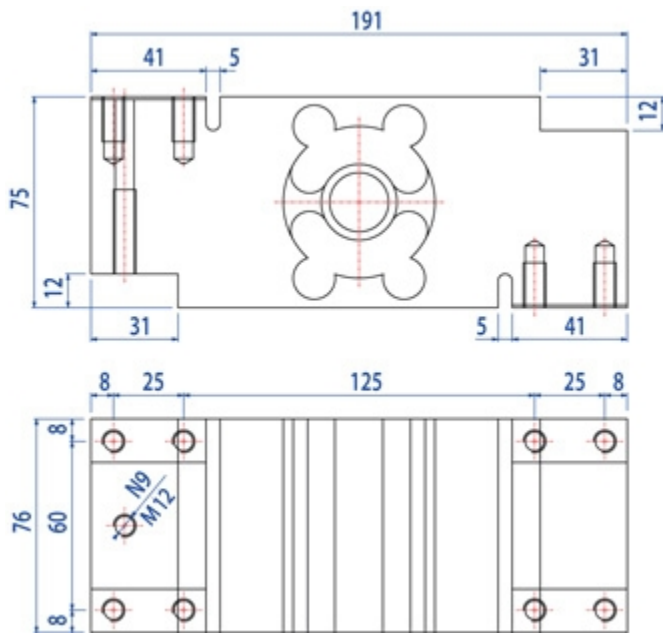

SPSZ

SPSZ SERIES SINGLE POINT STAINLESS STEEL LOAD CELLS

Stainless steel load cells for off center loads, suitable for example to build CE-M approved scales with a single load cell with maximum dimensions of 800x800 mm.

## MAIN FEATURES

- C3 PRECISION CLASS
- OFF CENTER LOAD COMPENSATED
- MADE IN 17-4 PH STAINLESS STEEL
- IP68 PROTECTION
- MAX. CAPACITIES FROM 500 TO 1000 kg
- FOR PLATFORMS WITH DIMENSIONS UP TO 800 X 800 mm
- SHIELDED CONNECTION CABLE
- TEST CERTIFICATE AVAILABLE UPON REQUEST

## TECHNICAL FEATURES

- Minimum load cell verification interval:  $V_{min} = E_{Max} / 10.000$
- Maximum number of verification intervals:  $n_{LC} = 3000$
- Full Scale Output:  $2mV/V \pm 10\%$
- Temperature effect on zero:  $0,01\% FS/10K$
- Temperature effect on full scale output:  $0,001\% FS/10K$
- Compensated Temperature Range:  $-10^{\circ}C/+40^{\circ}C$
- Operating Temperature Range:  $-10^{\circ}C/+50^{\circ}C$
- Creep at nominal load in 30 minutes:  $\pm 0,01\% F.S.$
- Maximum tolerated excitation voltage: 15 VDC
- Input Resistance:  $380 \pm 15 \text{ Ohm}$
- Output Resistance:  $350 \pm 10 \text{ Ohm}$
- Insulation Resistance (100V)  $>2000 \text{ MOhm}$
- Safe Overload: 300% F.S.
- Ultimate Overload: 300% F.S.
- Nominal displacement:  $< 0.5 \text{ mm}$
- 6-wire shielded cable, 3m long, 5mm diameter

## DETAIL 1

Dimensions in mm

Wiring Code	
<i>Colour</i>	<i>Function</i>
WHITE	OUTPUT +
GREEN	SENSE +
BLUE	INPUT +
RED	OUTPUT -
BLACK	INPUT -
GREY	SENSE -