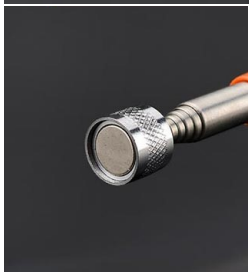

HARDEN

PRO Magnet Pickup

Comfortable High strength

Enough toughness Durable

***Magnet Pickup**
The top of the magnet, small size, easy to carry and store, the length can be extended casually, easily reach small place where hands are not easy to pick up like nails, screws, washers and other iron products.

***Spring Magnet Pickup**
The top of the magnet, soft pipe, good flexibility, can be picked fastened products at any angle from the narrow corner, like steel or iron material

HARDEN Product Details

Item.no	Size(mm)	Lenth(mm)	Width(mm)
660245	600	600	34
660246	135-640	640	13
660247	170-830	840	14

Telescopic Magnetic Pickup
***Pen type handle with pocket clip**